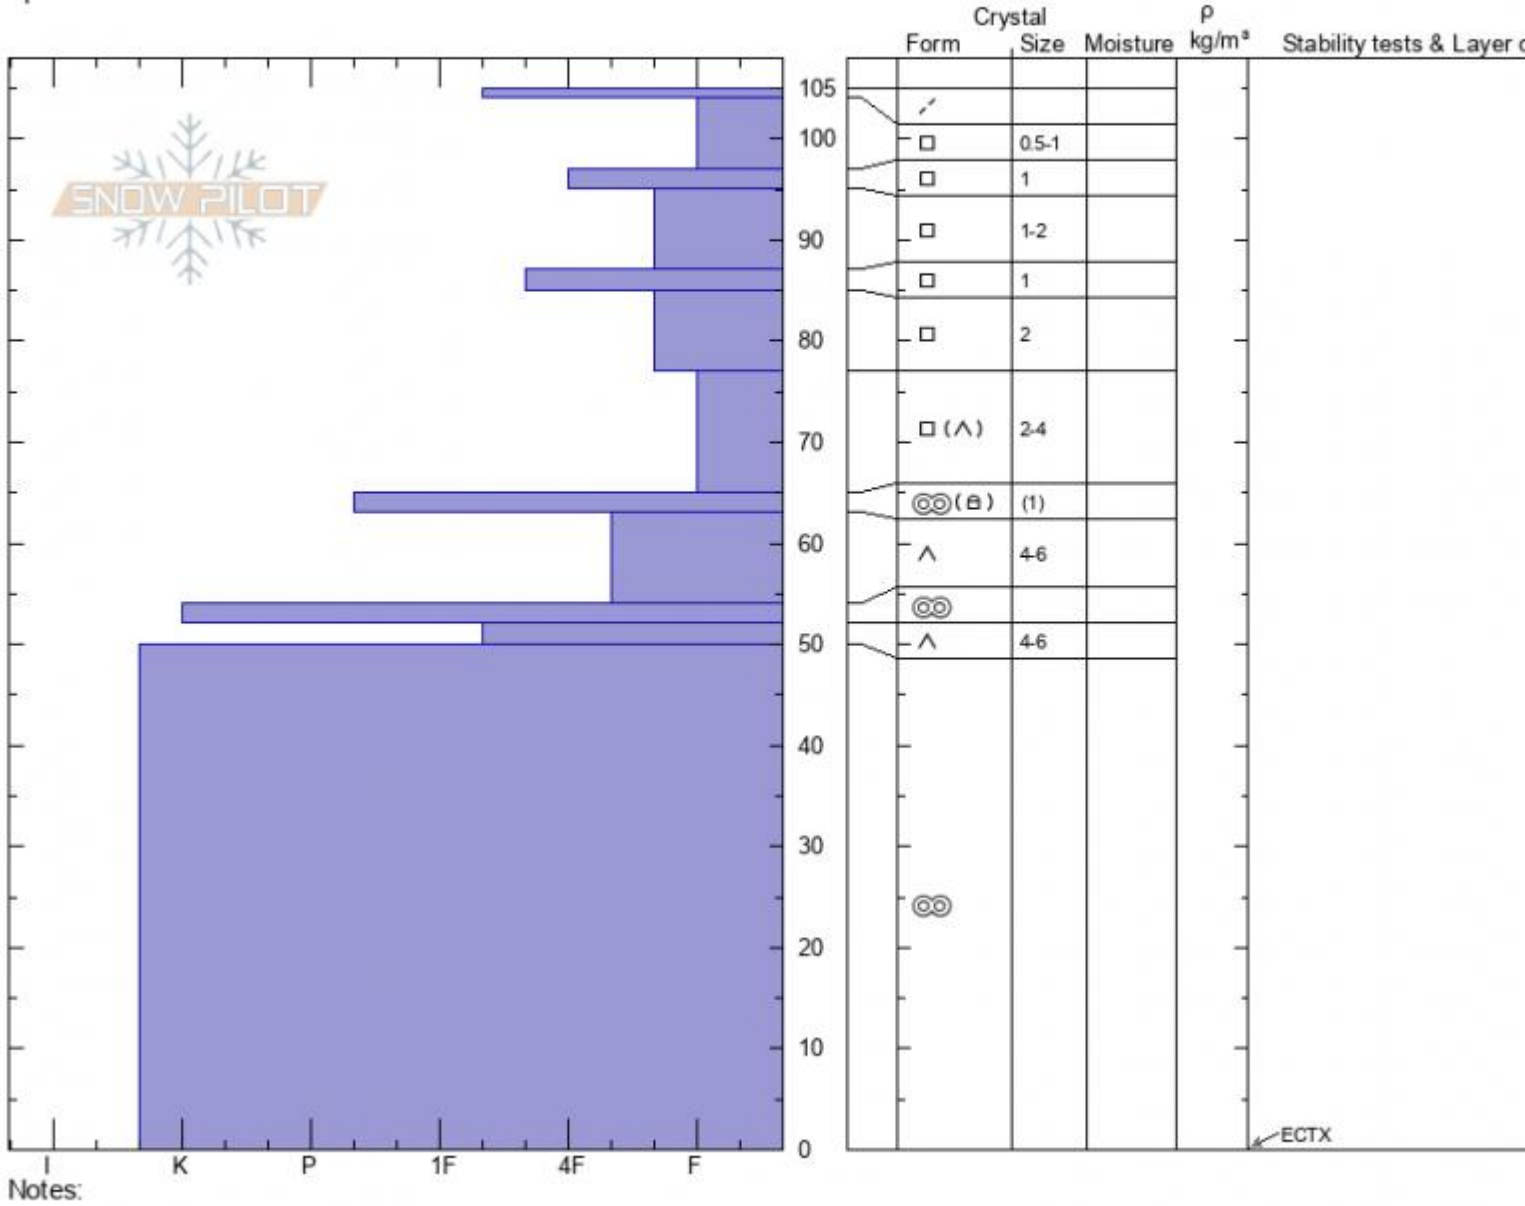

Jones Creek
Bridger Range
MT
 Elevation: **8392 ft**
 Aspect: **325°**
 Specifics:

Hannah Marshall
02/14/2022 - 10:19am
 Co-ord: **45.82401N, -110.93305W**
 Slope Angle: **36°**
 Wind Loading:

Stability:
 Air Temperature:
 Sky Cover:
 Precipitation:
 Wind:

HS:105 Layer Notes:

Advisory Region
 Bridger Range
 Longitude
 -110.93W
 Latitude
 45.83N
 Bridger Range, 2022-02-14