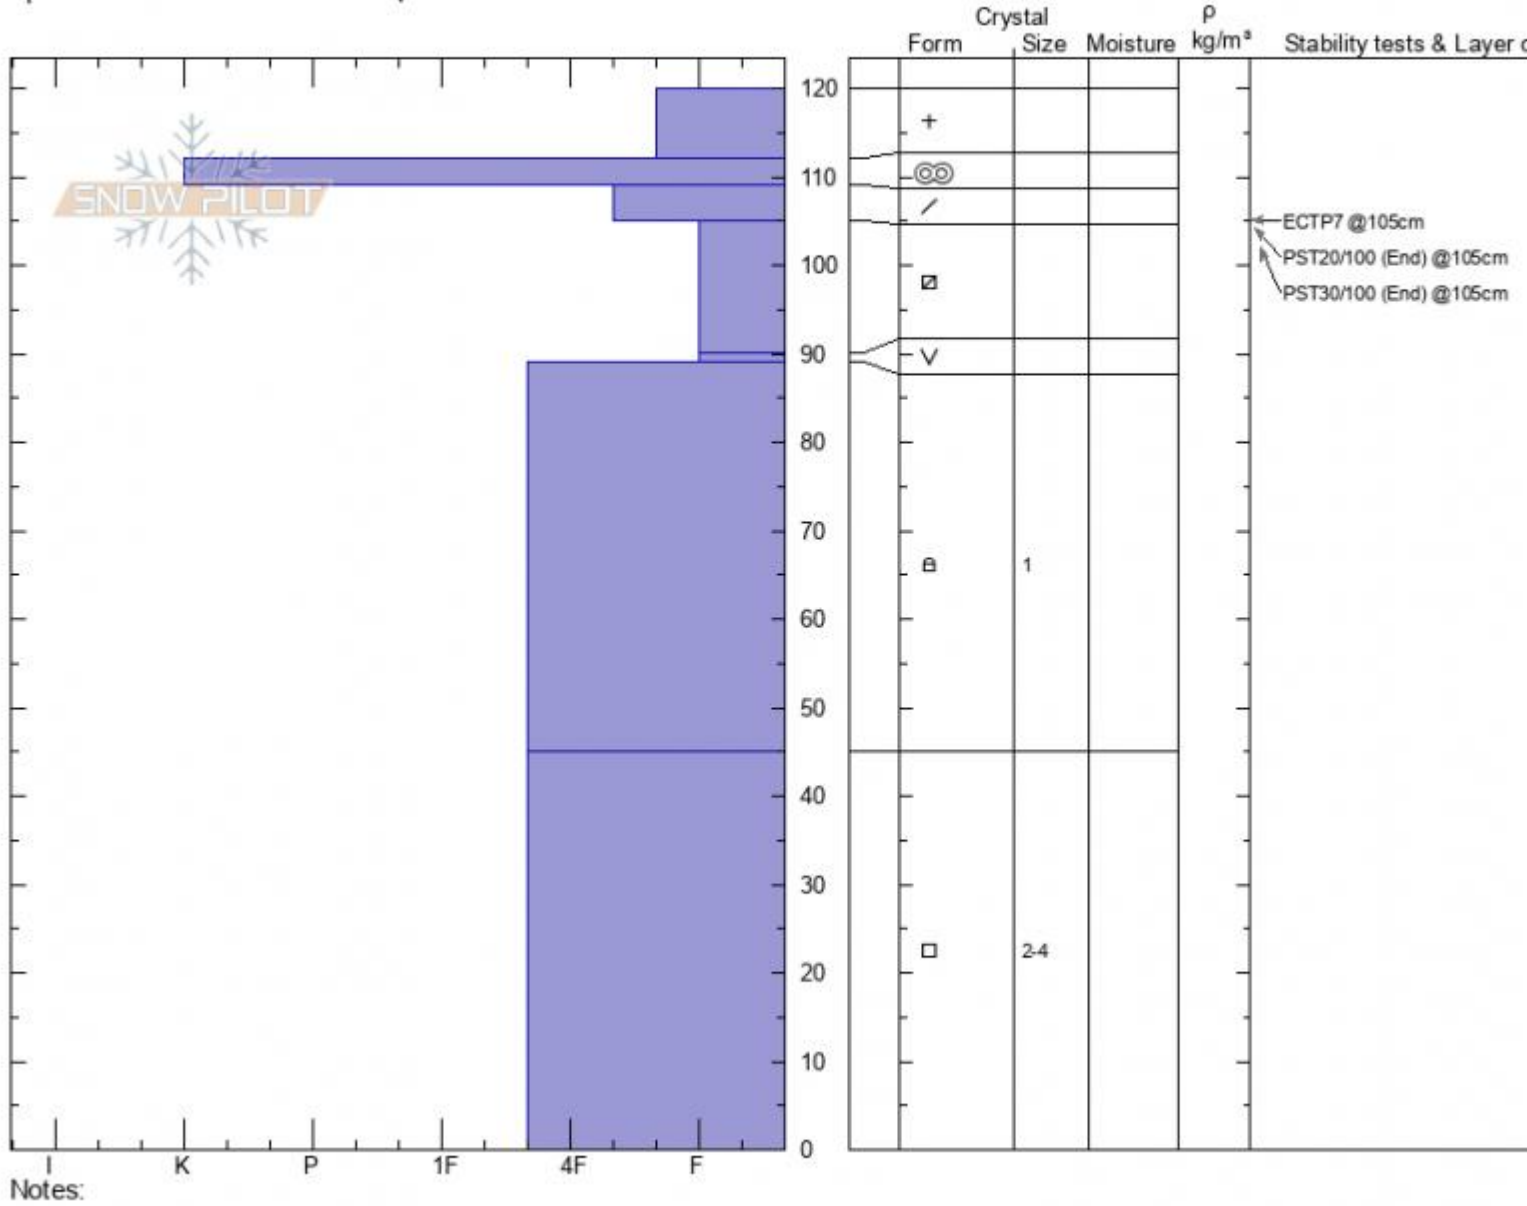

Wilderness Boundary  
 Madison Range-S  
 MT  
 Elevation: 8800 ft  
 Aspect: 250°  
 Specifics: Snowmobile tracks on slope

Ian Hoyer  
 02/19/2022 - 11:00am  
 Co-ord: 44.97666N, -111.35980W  
 Slope Angle: 25°  
 Wind Loading: no

Stability: **Good**  
 Air Temperature:  
 Sky Cover:  
 Precipitation: **NO**  
 Wind: **W Light Breeze**

HS:120  
 PF:45  
 Layer Notes:  
 105-90cm: Problematic layer

Advisory Region  
 Southern Madison  
 Longitude  
 -111.27W  
 Latitude  
 45.06N  
 Southern Madison, 2022-02-19