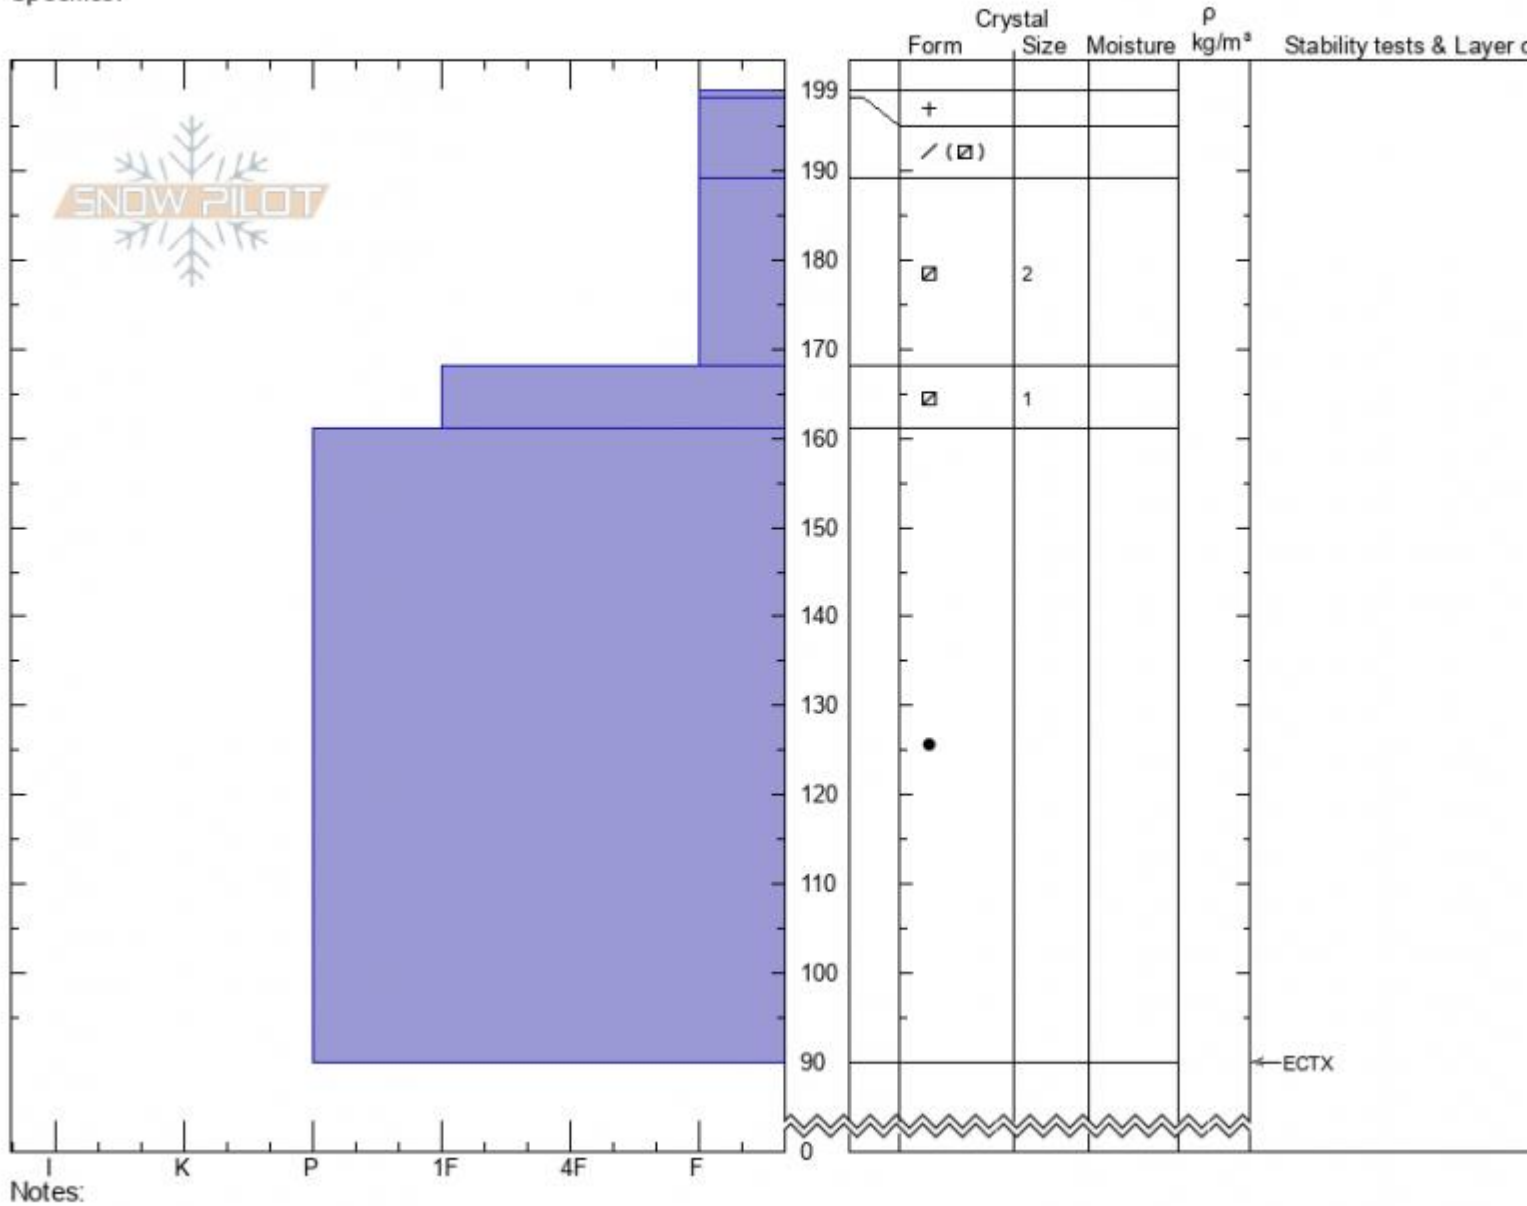

Sawtelle Road E-Facing
 Centennial Range
 ID
 Elevation: 8965 ft
 Aspect: 70°
 Specifics:

Dave Zinn
 02/24/2022 - 11:20am
 Co-ord: 44.55332N, -111.44514W
 Slope Angle: 20°
 Wind Loading: previous

Stability: **Very Good**
 Air Temperature: -17°C
 Sky Cover: **OVC**
 Precipitation: **NO**
 Wind: **Calm**

HS:199
 PF: 30
 Layer Notes: 189-168cm: Problematic layer

Advisory Region
 Island Park
 Longitude
 -111.44W
 Latitude
 44.56N
 Island Park, 2022-02-24