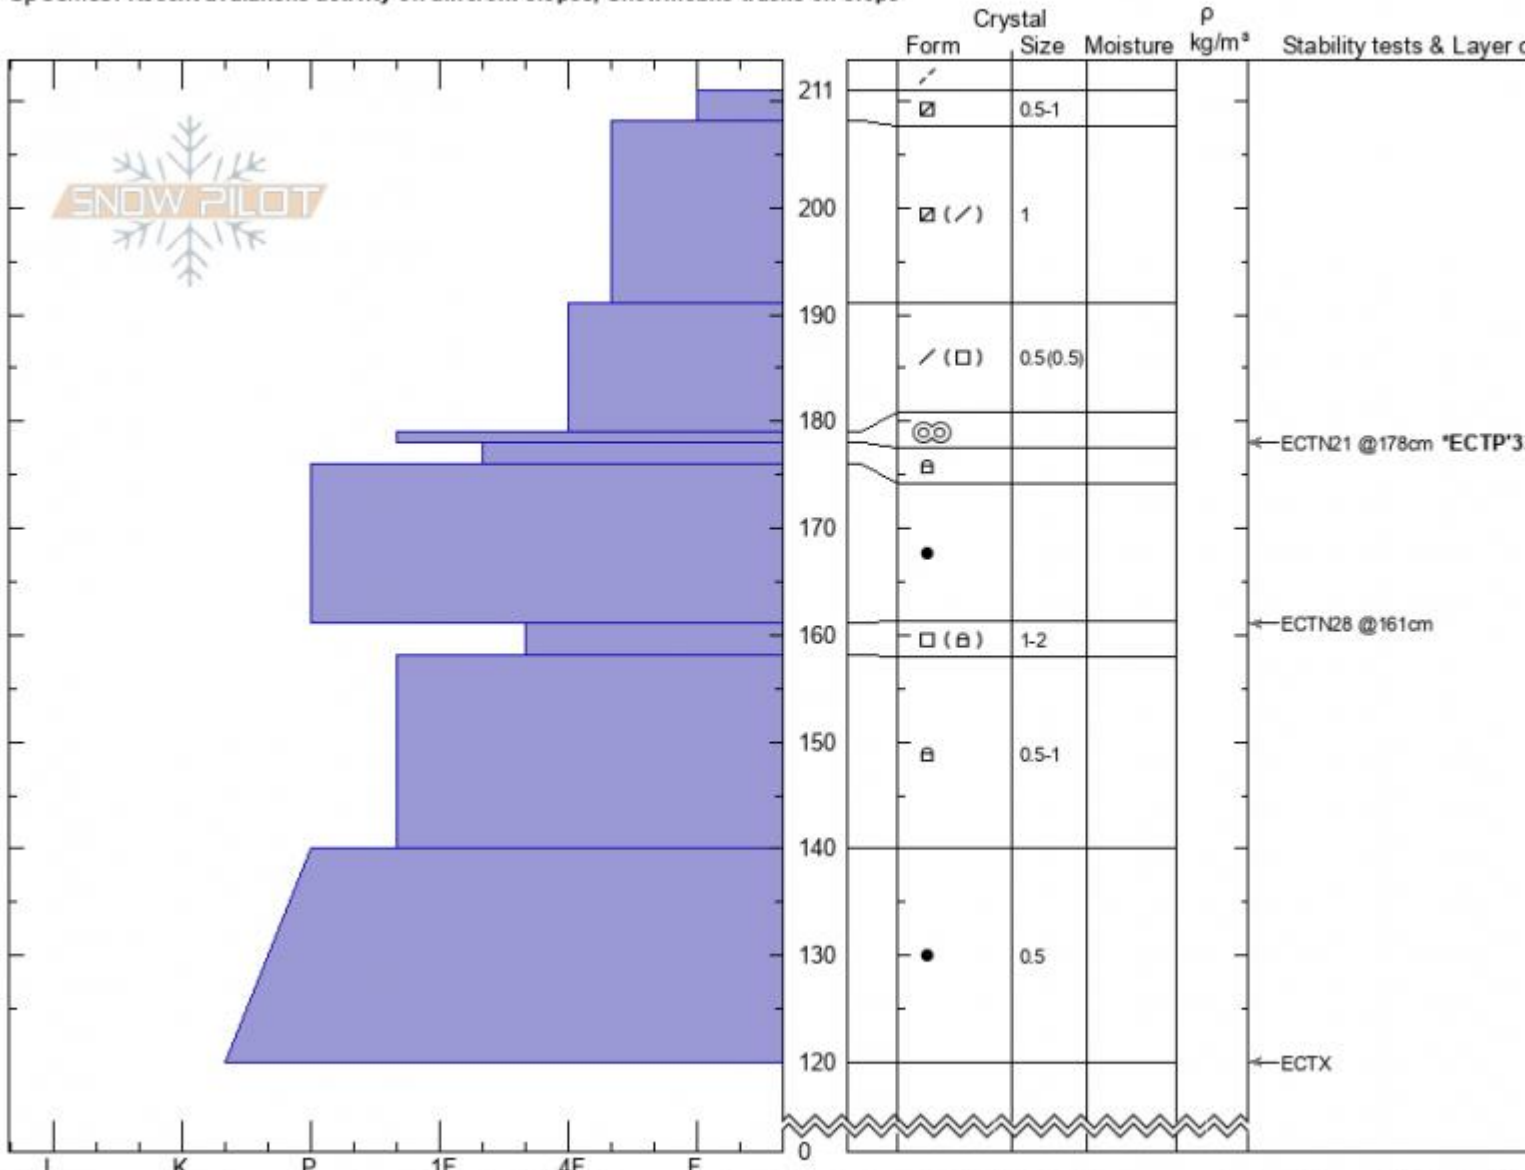

Sheep Creek
Cooke City
MT
 Elevation: **9147 ft**
 Aspect: **195°**
 Specifics: Recent avalanche activity on different slopes; Snowmobile tracks on slope

Alex Marienthal
02/26/2022 - 3:20pm
 Co-ord: **45.04107N, -109.98707W**
 Slope Angle: **26°**
 Wind Loading: **previous**

Stability: **Fair**
 Air Temperature:
 Sky Cover: **CLR**
 Precipitation: **NO**
 Wind: **NW Light Breeze**

HS:211 Layer Notes:
 176-161cm: **Problematic layer**

Notes: scores from 3 separate ect's performed side by side across slope. *first test was ECTN21 @ 178 then propagated on 161cm with 3 extra hits

Advisory Region
 Cooke City
 Longitude
 -109.98W
 Latitude
 45.03N
 Cooke City, 2022-02-28