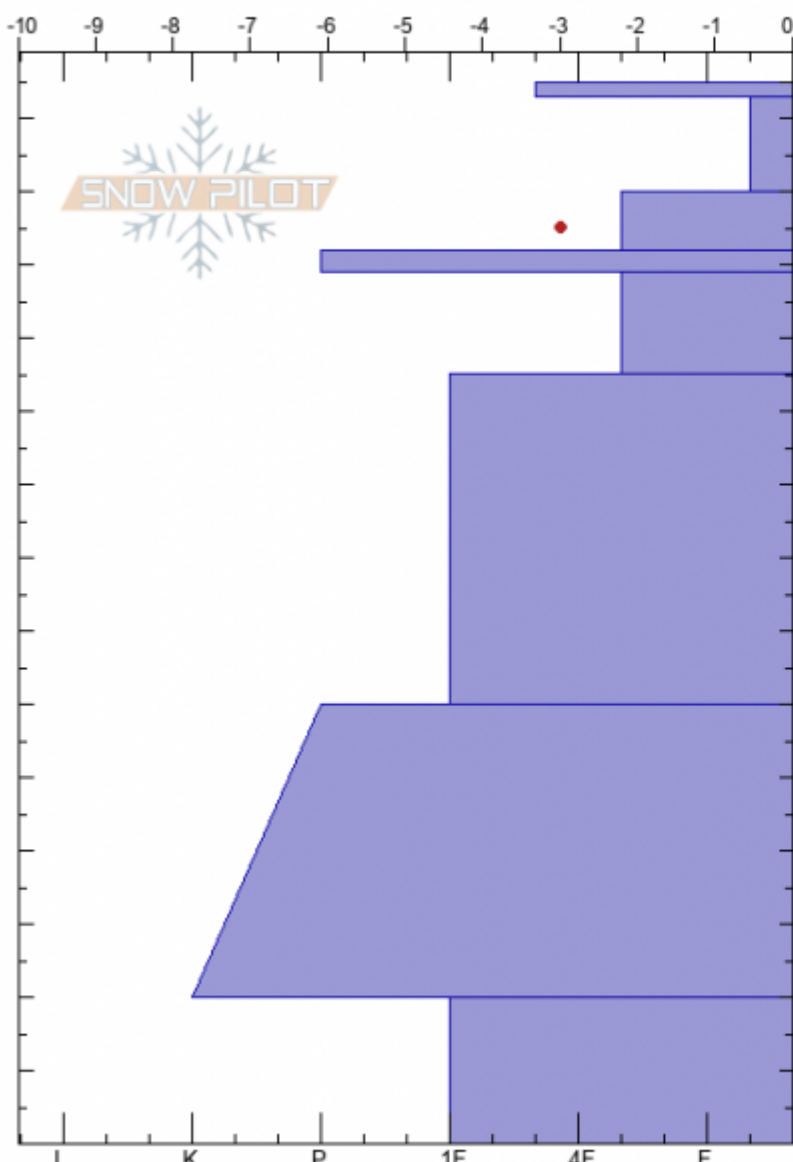

Marge
 Lionhead Range
 MT
 Elevation: 9032 ft
 Aspect: 65°
 Specifics:

Doug Chabot-Admin
 03/03/2022 - 9:00am
 Co-ord: 44.71666N, -111.31885W
 Slope Angle: 32°
 Wind Loading: previous

Stability: Good
 Air Temperature: 0°C
 Sky Cover: CLR
 Precipitation: NO
 Wind: Calm

Form	Crystal Size	Moisture	ρ kg/m³	Stability tests & Layer c
■		M		
☒	2			
☒	1-2			
☉(□)				
☒	2			
⊖	2			
⊖	2			
⊖	2			

Notes: An east wind 2 weeks ago may have eroded away some depth.
 20 cm deep temperature is -3C.

Advisory Region
 Lionhead Range
 Longitude
 -111.32W
 Latitude
 44.71N
 Lionhead Range, 2022-03-03