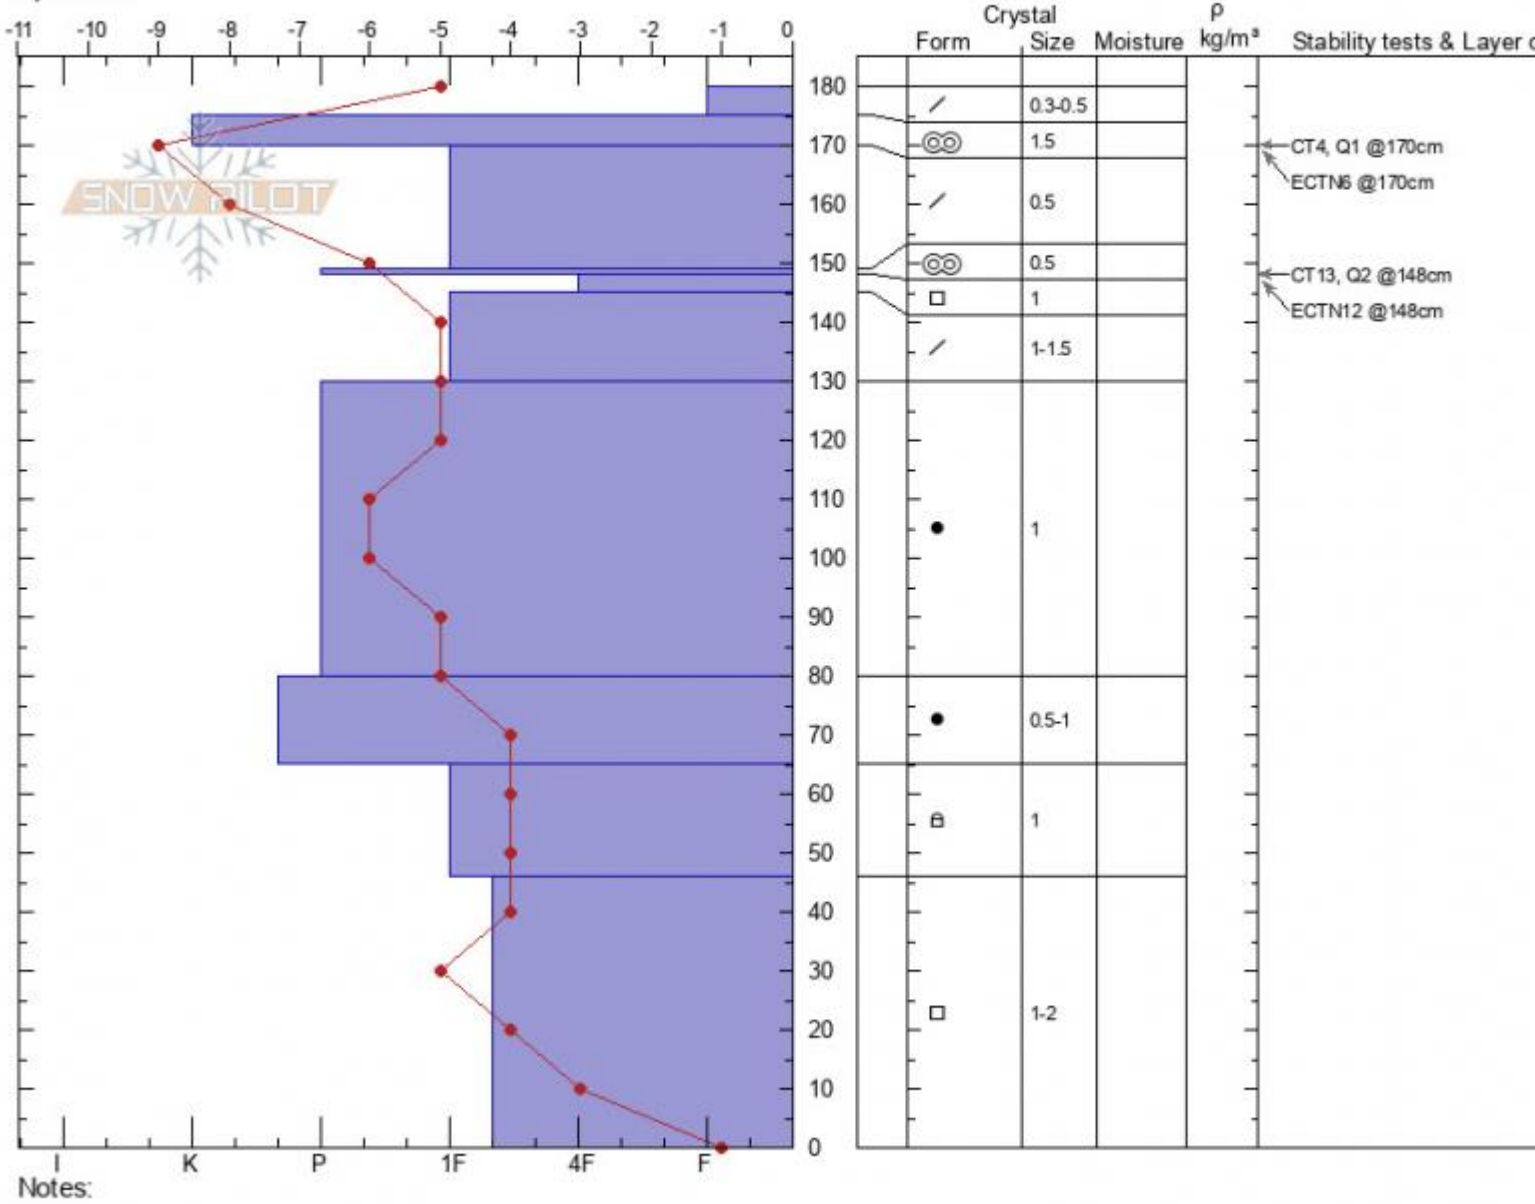

Cooke City Pit
Beartooths
MT
 Elevation: **8591 ft**
 Aspect: **S**
 Specifics:

Michael Murray
03/06/2022 - 11:13am
 Co-ord: **45.03381N, -109.96656W**
 Slope Angle: **22°**
 Wind Loading:

Stability:
 Air Temperature: **-6°C**
 Sky Cover: **BKN**
 Precipitation: **NO**
 Wind: **N Calm**

HS:180 Layer Notes:
PF: 15 148-145cm: **Problematic layer**
PS: 2

Form	Crystal Size	Moisture	ρ kg/m ³	Stability tests & Layer
/	0.3-0.5			
⊙	1.5			CT4, Q1 @170cm ECTN6 @170cm
/	0.5			
⊙	0.5			CT13, Q2 @148cm ECTN12 @148cm
□	1			
/	1-1.5			
•	1			
•	0.5-1			
⊕	1			
□	1-2			

Advisory Region
 Cooke City
 Longitude
 -109.98W
 Latitude
 45.03N
 Cooke City, 2022-03-06