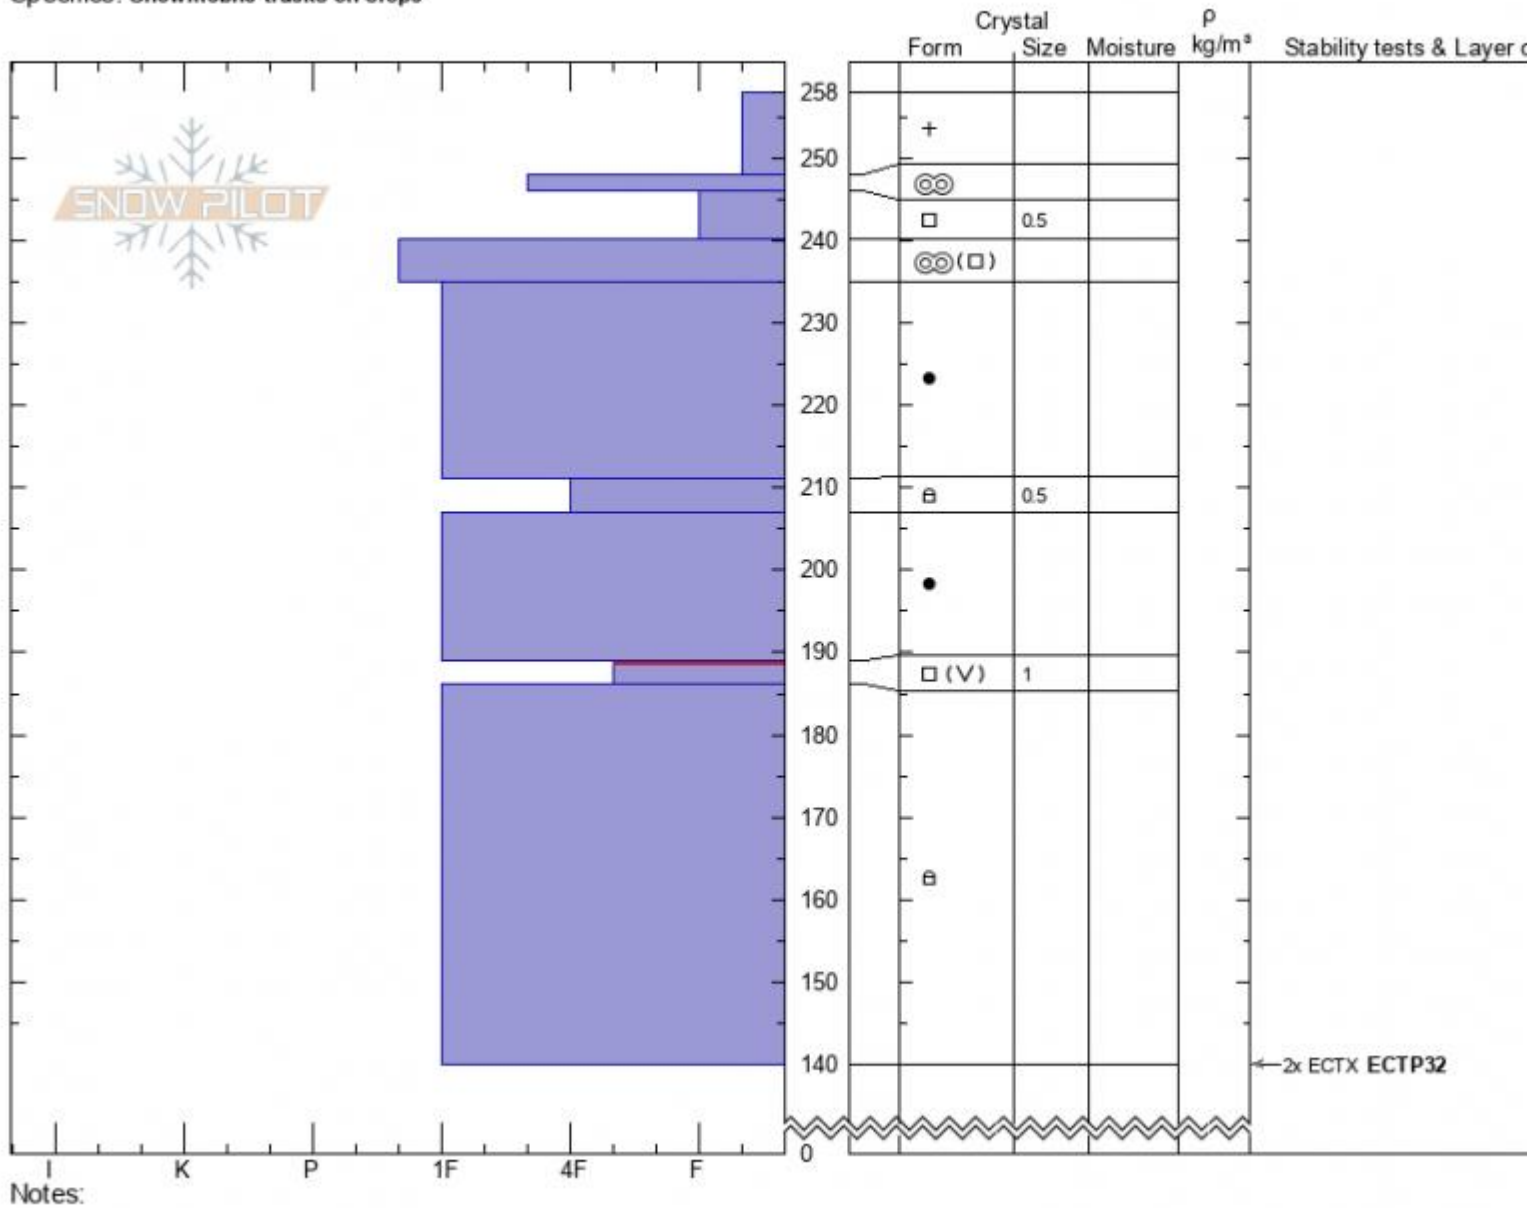

Almost Died
Cooke City
MT
 Elevation: **9500 ft**
 Aspect: **60°**
 Specifics: **Snowmobile tracks on slope**

Ian Hoyer
03/09/2022 - 10:00am
 Co-ord: **45.05053N, -109.93176W**
 Slope Angle: **25°**
 Wind Loading: **previous**

Stability: **Fair**
 Air Temperature:
 Sky Cover: **FEW**
 Precipitation: **NO**
 Wind: **Calm**

HS:258 Layer Notes:
PF:25 189-186cm: **Problematic layer**

Advisory Region
 Cooke City
 Longitude
 -109.95W
 Latitude
 45.06N
 Cooke City, 2022-03-09