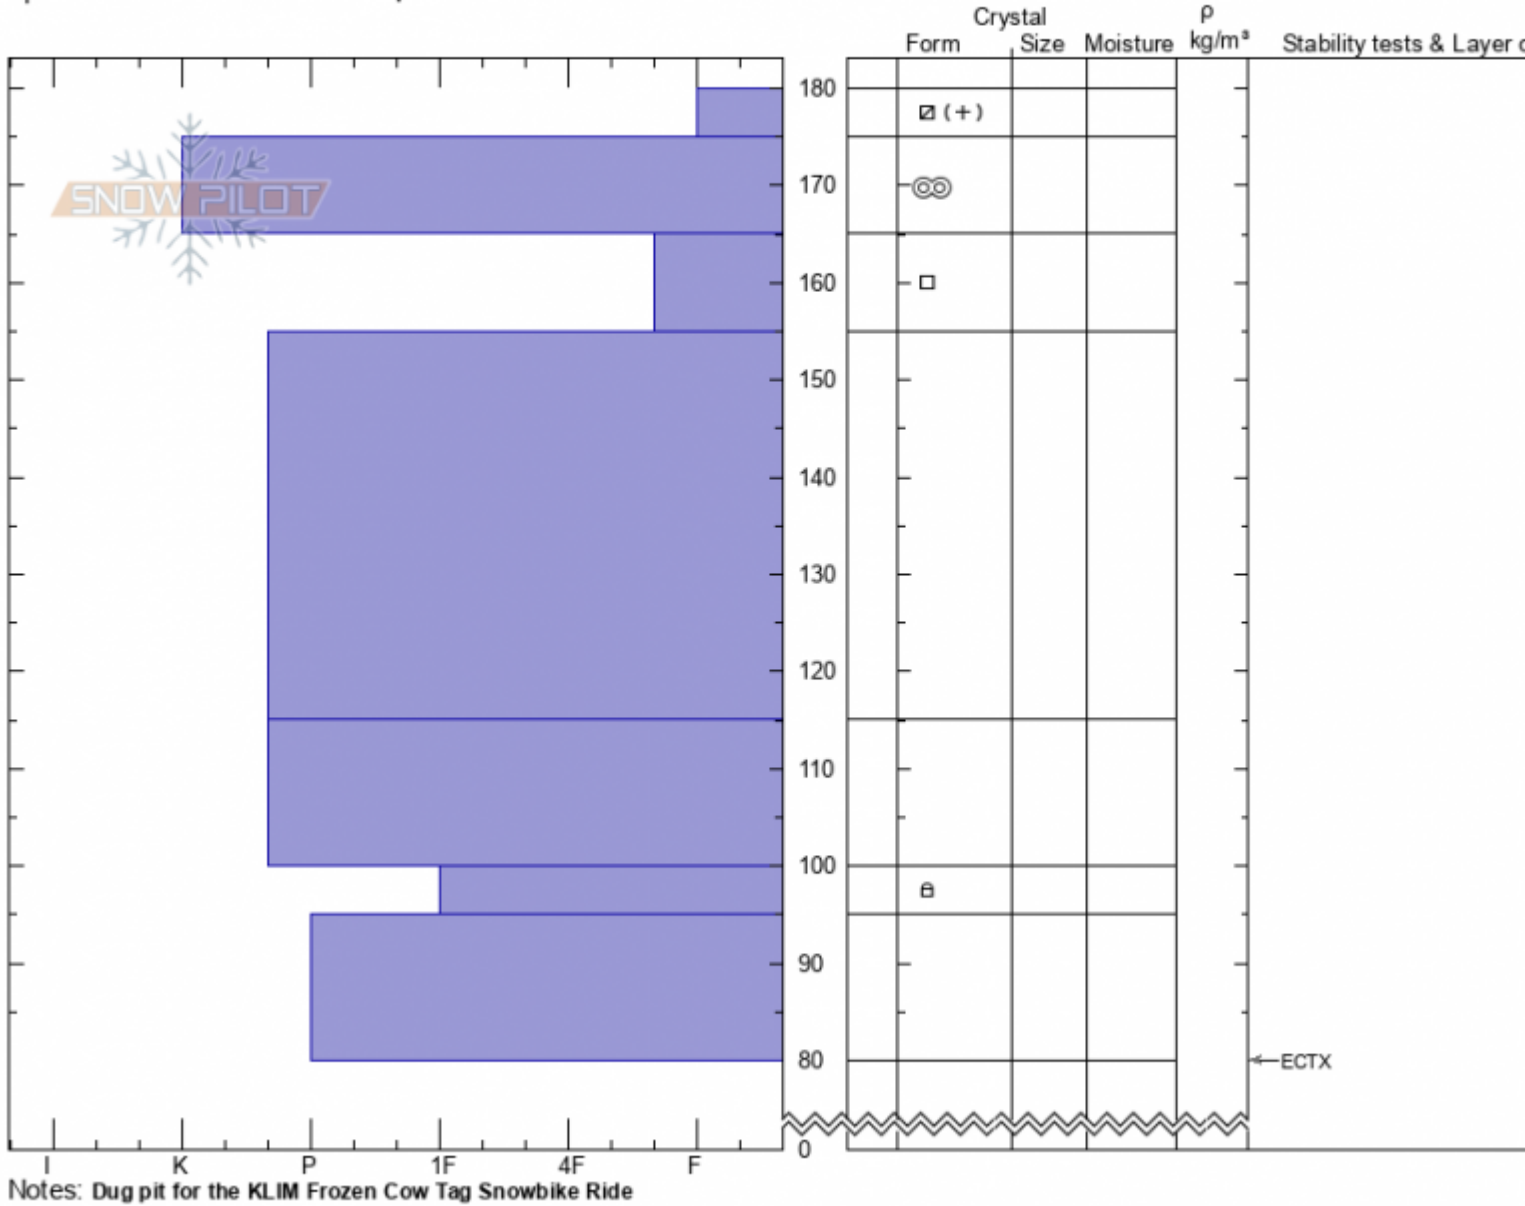

Sawtelle Rd-S Facing  
 Centennial Range  
 ID  
 Elevation: 9040 ft  
 Aspect: 200°  
 Specifics: Snowmobile tracks on slope

Doug Chabot-Admin  
 03/11/2022 - 12:00pm  
 Co-ord: 44.55498N, -111.44540W  
 Slope Angle: 15°  
 Wind Loading: no

Stability: **Very Good**  
 Air Temperature: **-10°C**  
 Sky Cover: **SCT**  
 Precipitation: **NO**  
 Wind:

HS:180 Layer Notes:

Advisory Region  
 Island Park  
 Longitude  
 -111.44W  
 Latitude  
 44.56N  
 Island Park, 2022-03-12