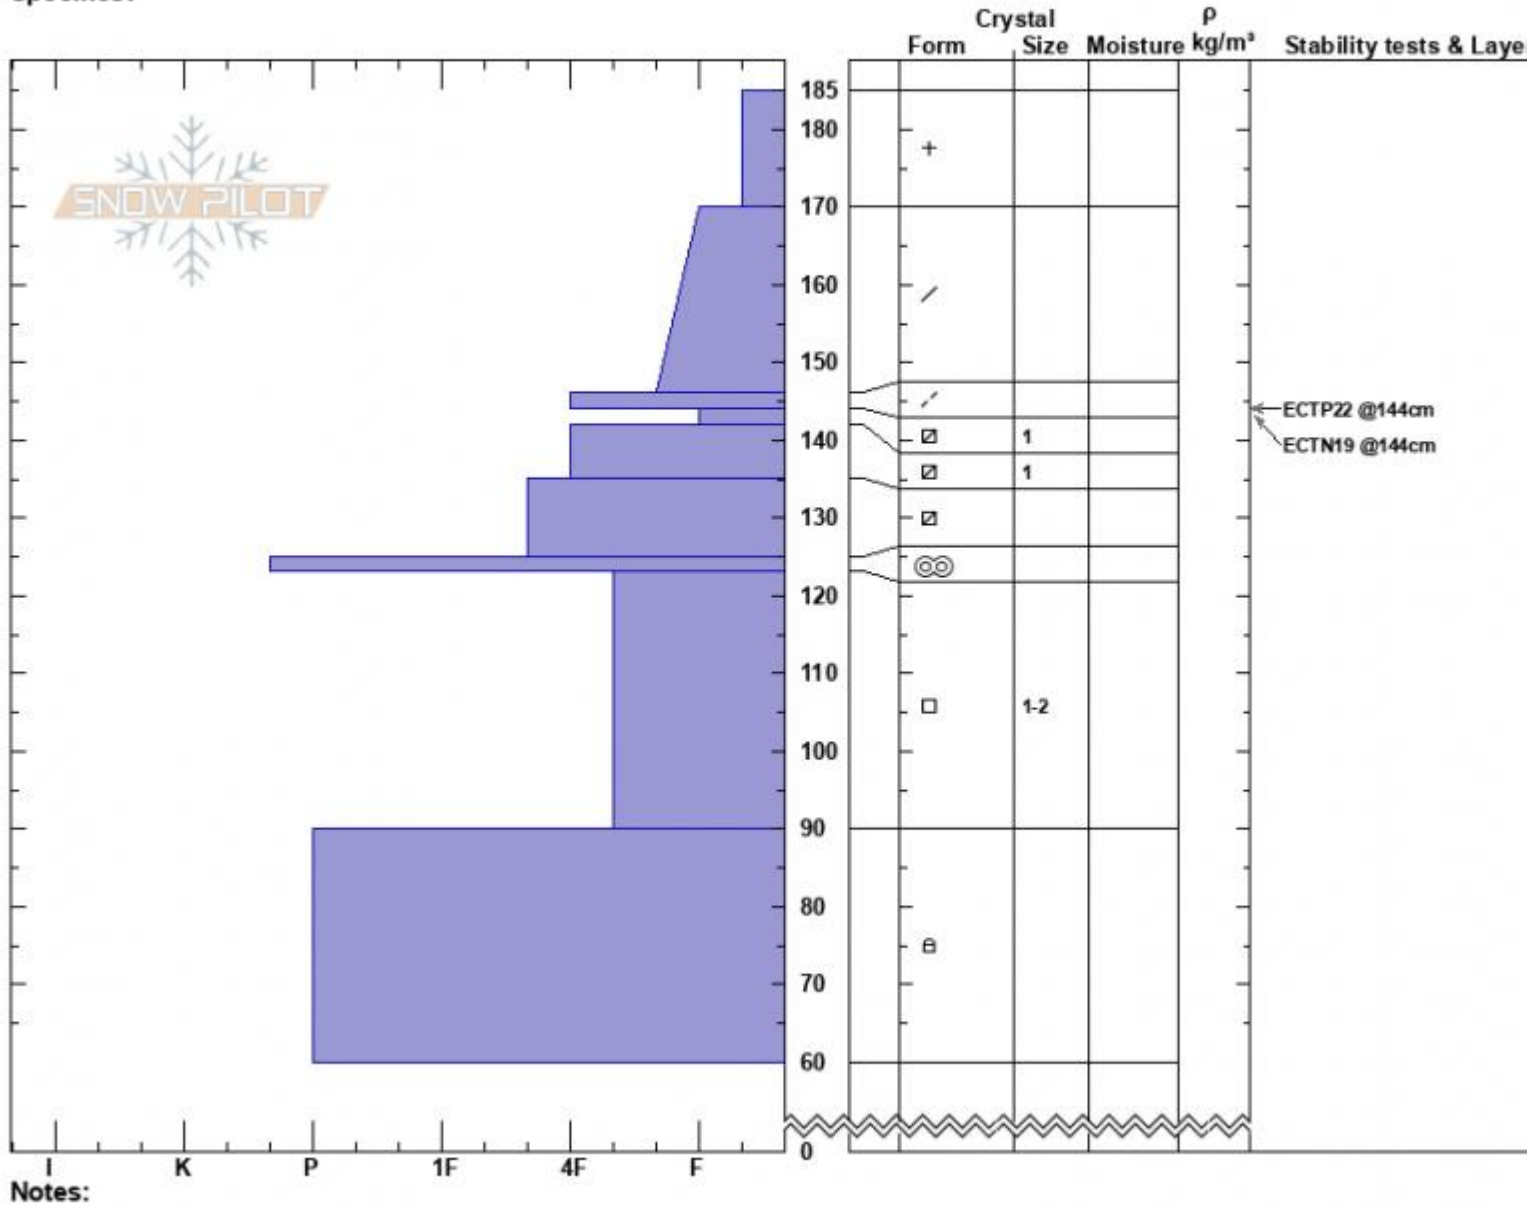

Bear Creek  
 Madison Range-N  
 MT  
 Elevation: 9453 ft  
 Aspect: 65°  
 Specifics:

Hannah Marshall  
 03/16/2022 - 1:00pm  
 Co-ord: 45.18494N, -111.46664W  
 Slope Angle: 30°  
 Wind Loading:

Stability:  
 Air Temperature:  
 Sky Cover: BKN  
 Precipitation: S-1  
 Wind: Light Breeze

HS:185 Layer Notes:

Advisory Region  
 Northern Madison  
 Longitude  
 -111.38W  
 Latitude  
 45.17N  
 Northern Madison, 2022-03-16