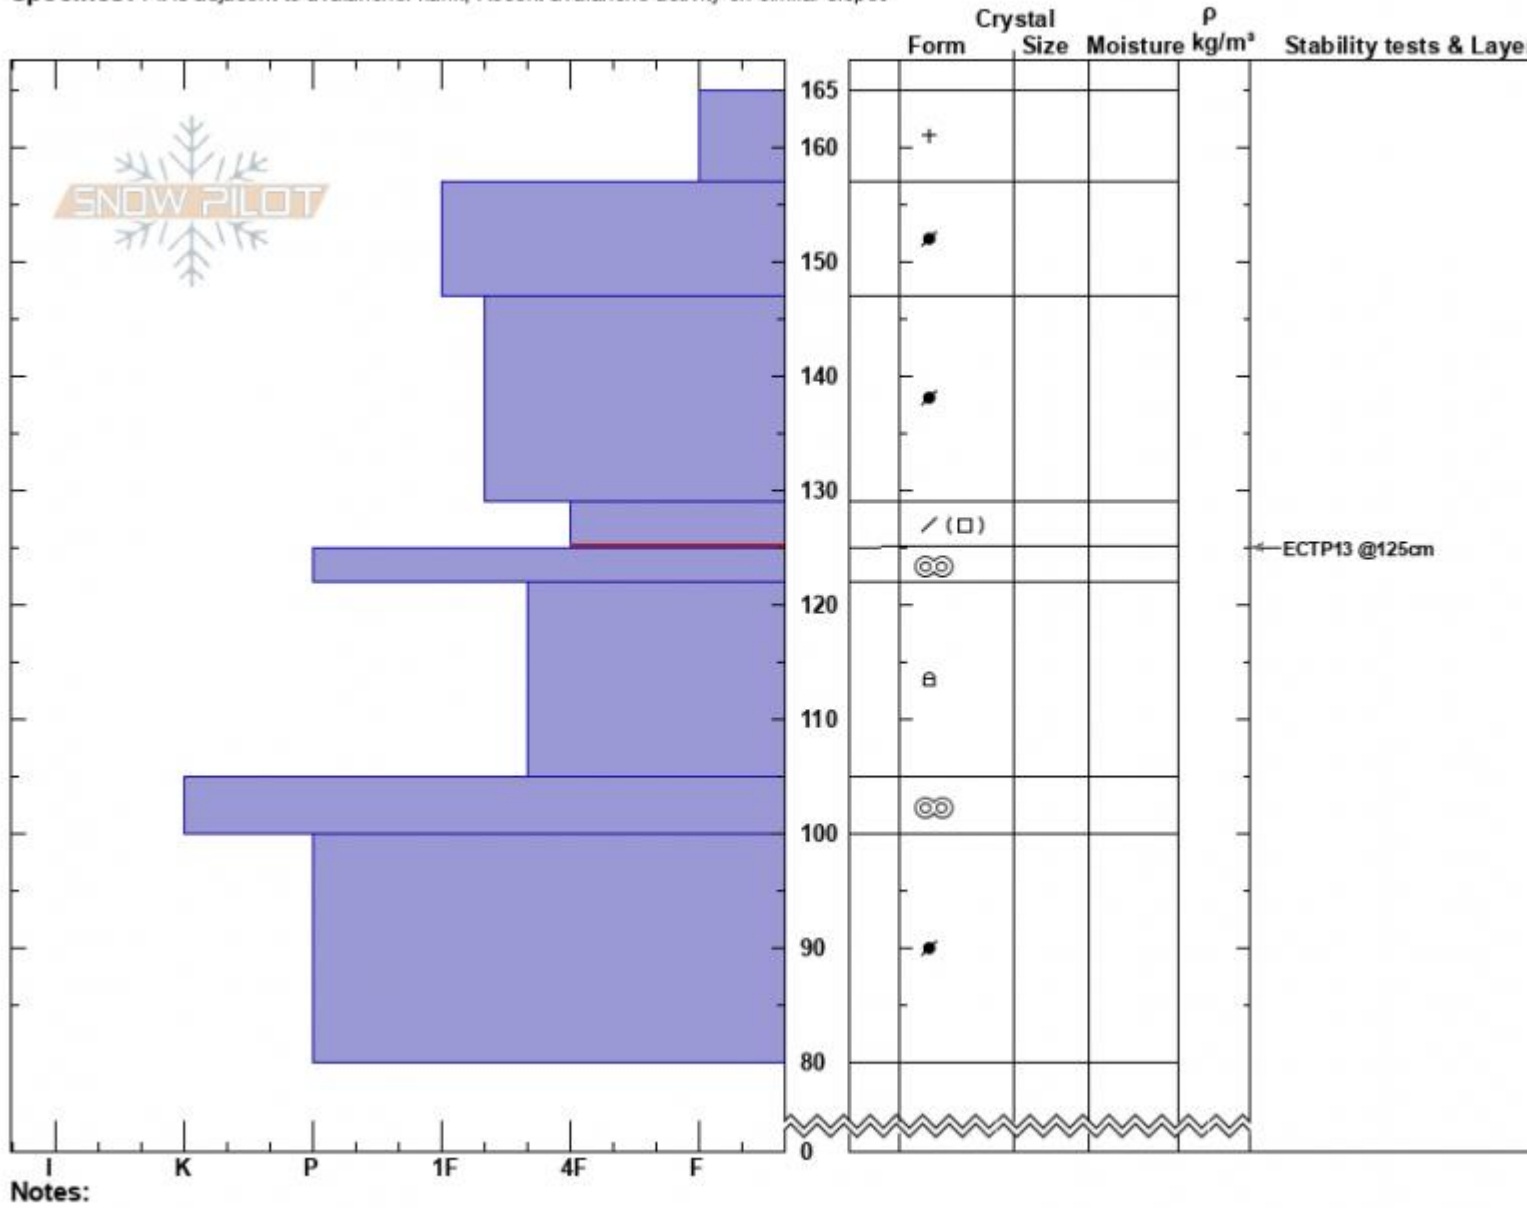

Wyoming Bowl Profile
 Madison Range-N
 MT
 Elevation: 9641 ft
 Aspect: 122°
 Specifics: Pit is adjacent to avalanche: flank; Recent avalanche activity on similar slopes

Dave Zinn
 03/15/2022 - 1:00pm
 Co-ord: 45.27052N, -111.46490W
 Slope Angle: 20°
 Wind Loading: previous

Stability: Poor
 Air Temperature:
 Sky Cover: OVC
 Precipitation: S1
 Wind: SW Light Breeze

HS:165 Layer Notes:
 129-125cm: Problematic layer

Profile of snowpack in the backcountry near Big Sky Resort next to a skier-triggered avalanche.

Advisory Region
 Northern Madison
 Longitude
 -111.44W
 Latitude
 45.28N

Northern Madison, 2022-03-17