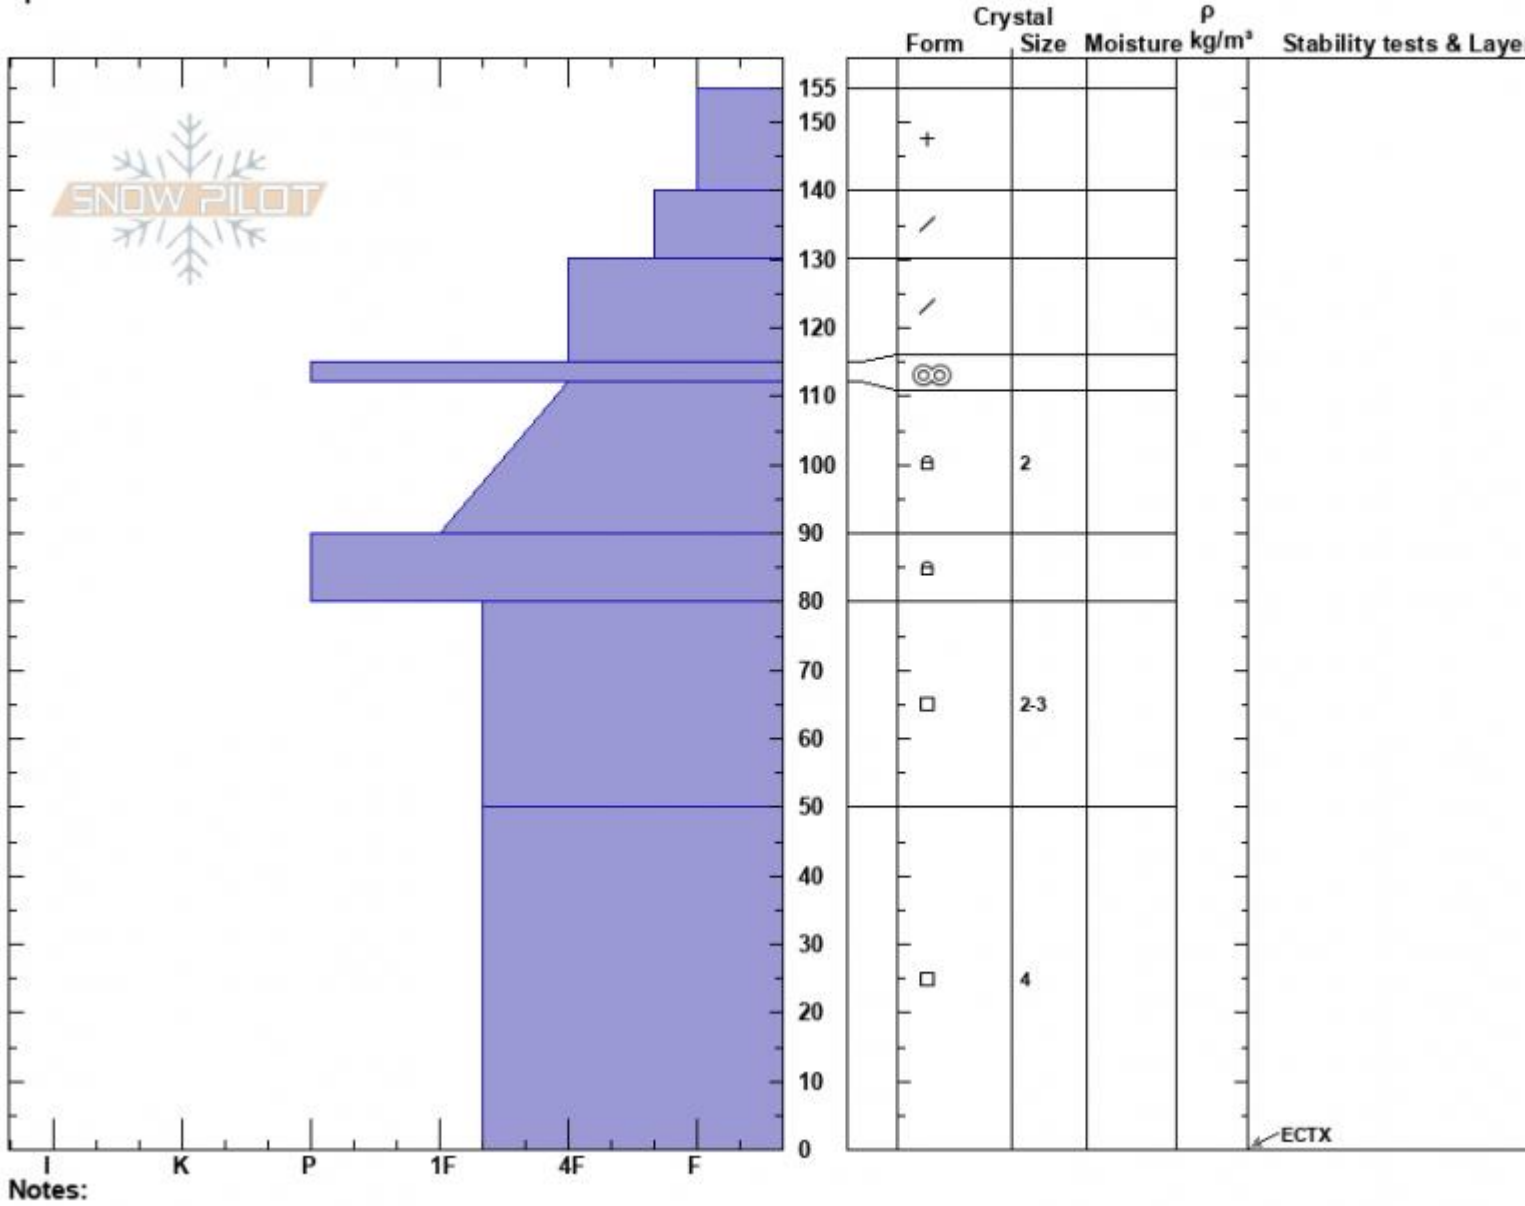

Throne North Profile  
 Bridger Range  
 MT  
 Elevation: 8333 ft  
 Aspect: 330°  
 Specifics:

Dave Zinn  
 03/20/2022 - 10:45am  
 Co-ord: 45.88263N, -110.95299W  
 Slope Angle: 27°  
 Wind Loading: no

Stability: Good  
 Air Temperature:  
 Sky Cover: OVC  
 Precipitation: S1  
 Wind: W Calm

HS:155 Layer Notes:

Advisory Region  
 Bridger Range  
 Longitude  
 -110.95W  
 Latitude  
 45.88N  
 Bridger Range, 2022-03-20