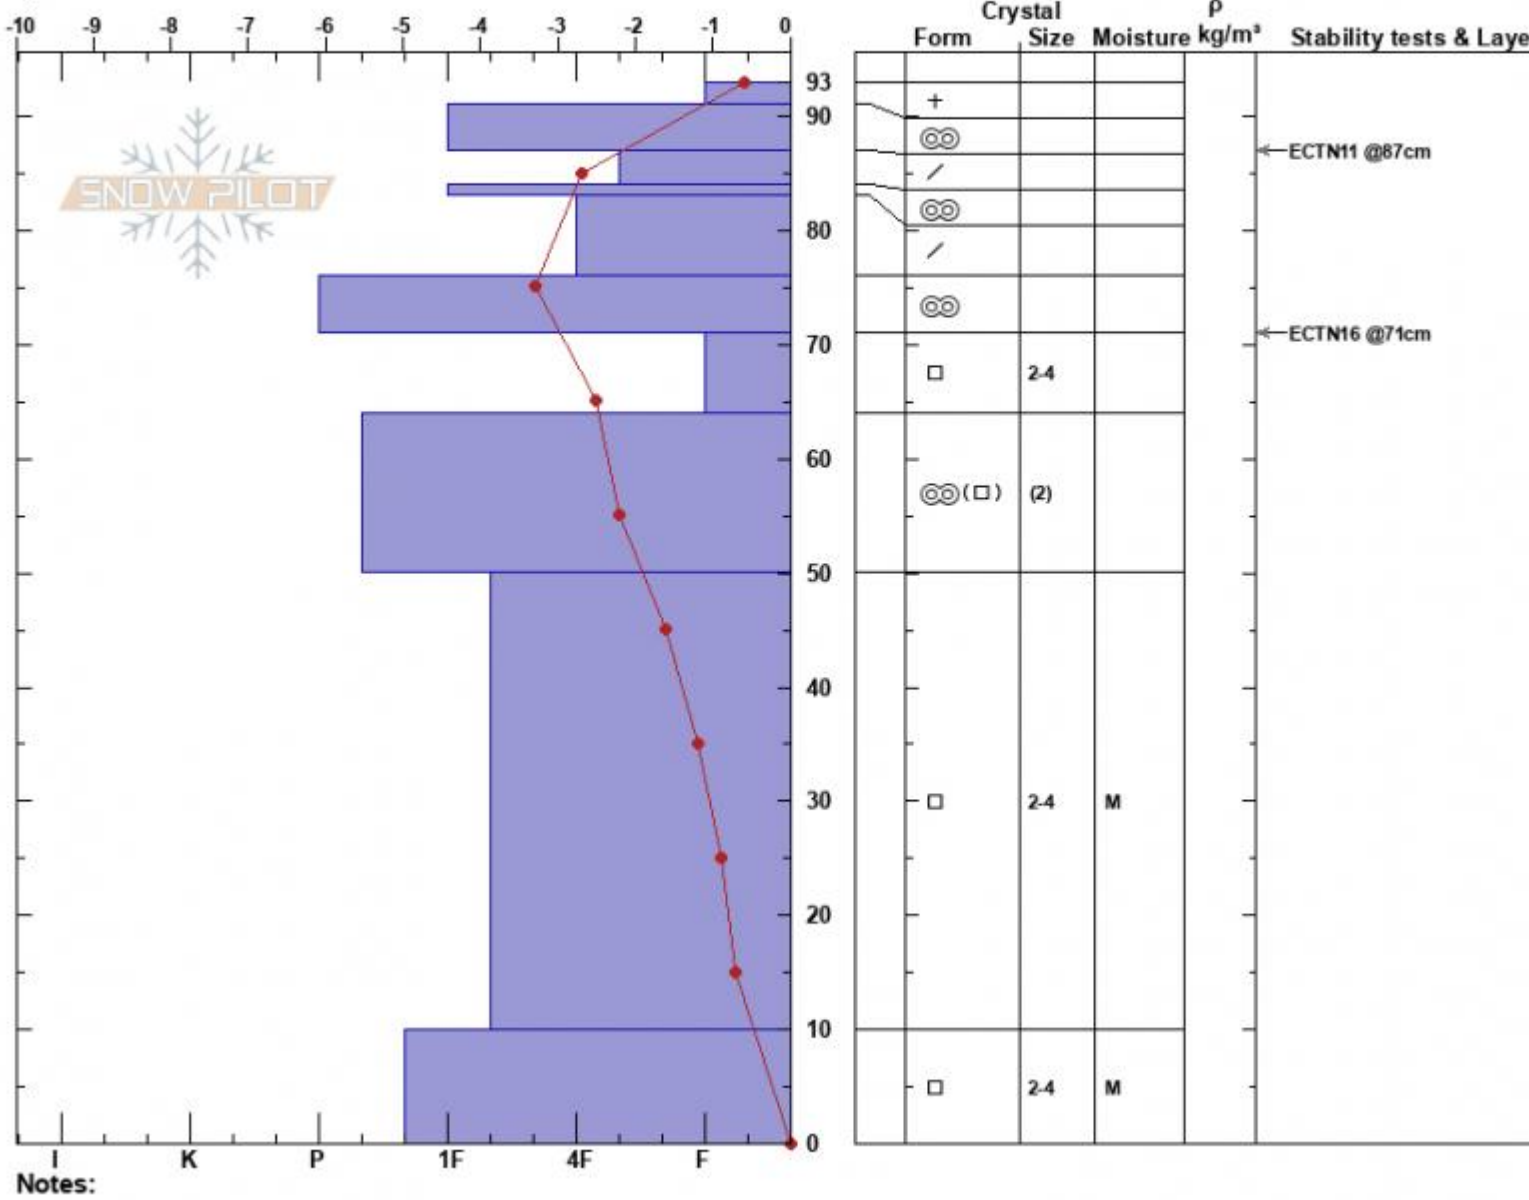

Hebgen Lake  
 Lionhead Range  
 MT  
 Elevation: 8846 ft  
 Aspect: 150°  
 Specifics:

Hannah Marshall  
 03/22/2022 - 12:00pm  
 Co-ord: 44.83918N, -111.34193W  
 Slope Angle: 20°  
 Wind Loading:

Stability: Good  
 Air Temperature: -1.5°C  
 Sky Cover: FEW  
 Precipitation: NO  
 Wind:

HS:93  
 PF:50  
 Layer Notes: 71-64cm:Problematic layer

Advisory Region  
 Lionhead Range  
 Longitude  
 -111.34W  
 Latitude  
 44.84N  
 Lionhead Range, 2022-03-22