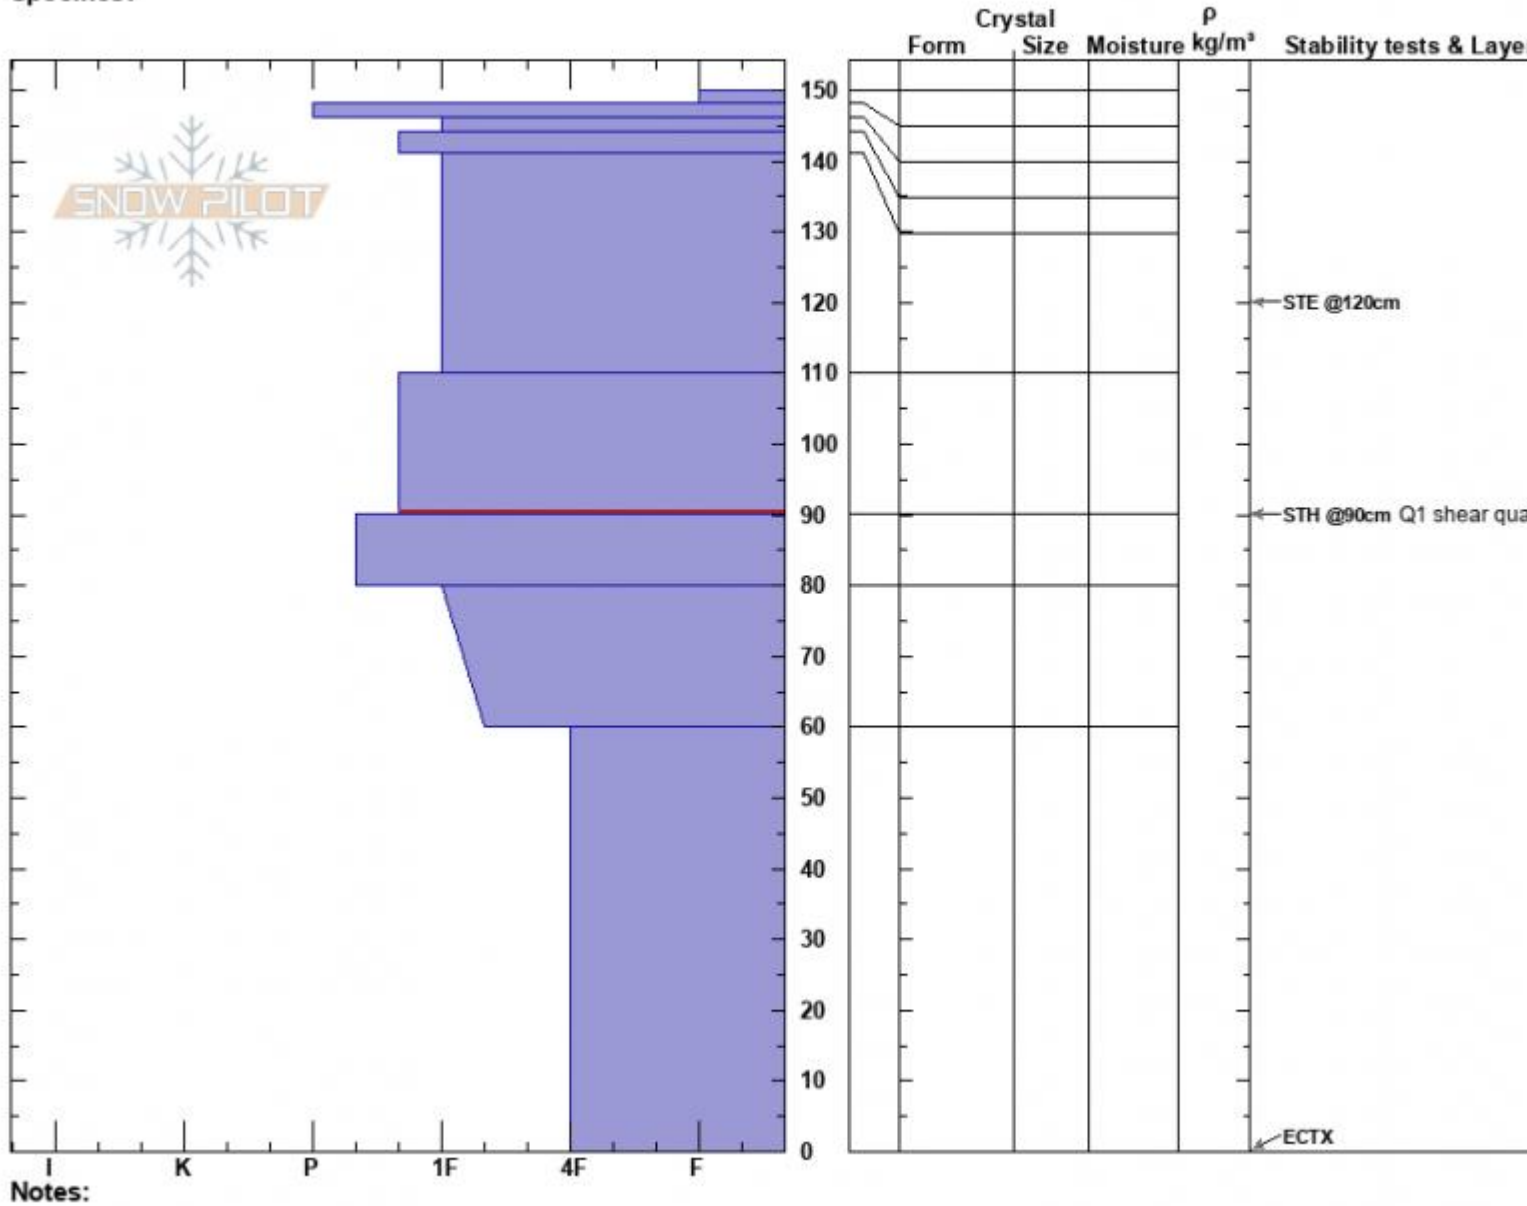

Flathead Pass
 Bridger Range
 MT
 Elevation: 2325 m
 Aspect: NE
 Specifics:

Erich Schreier
 05/01/2022 - 10:30am
 Co-ord: 45.96732N, -111.01052W
 Slope Angle: 30°
 Wind Loading: yes

Stability:
 Air Temperature: 0°C
 Sky Cover: X
 Precipitation: S-1
 Wind: SW Light Breeze

HS:150 **Layer Notes:**
 110-90cm: Problematic layer

Advisory Region
 Bridger Range
 Longitude
 -111.02W
 Latitude
 45.97N
 Bridger Range, 2022-05-02