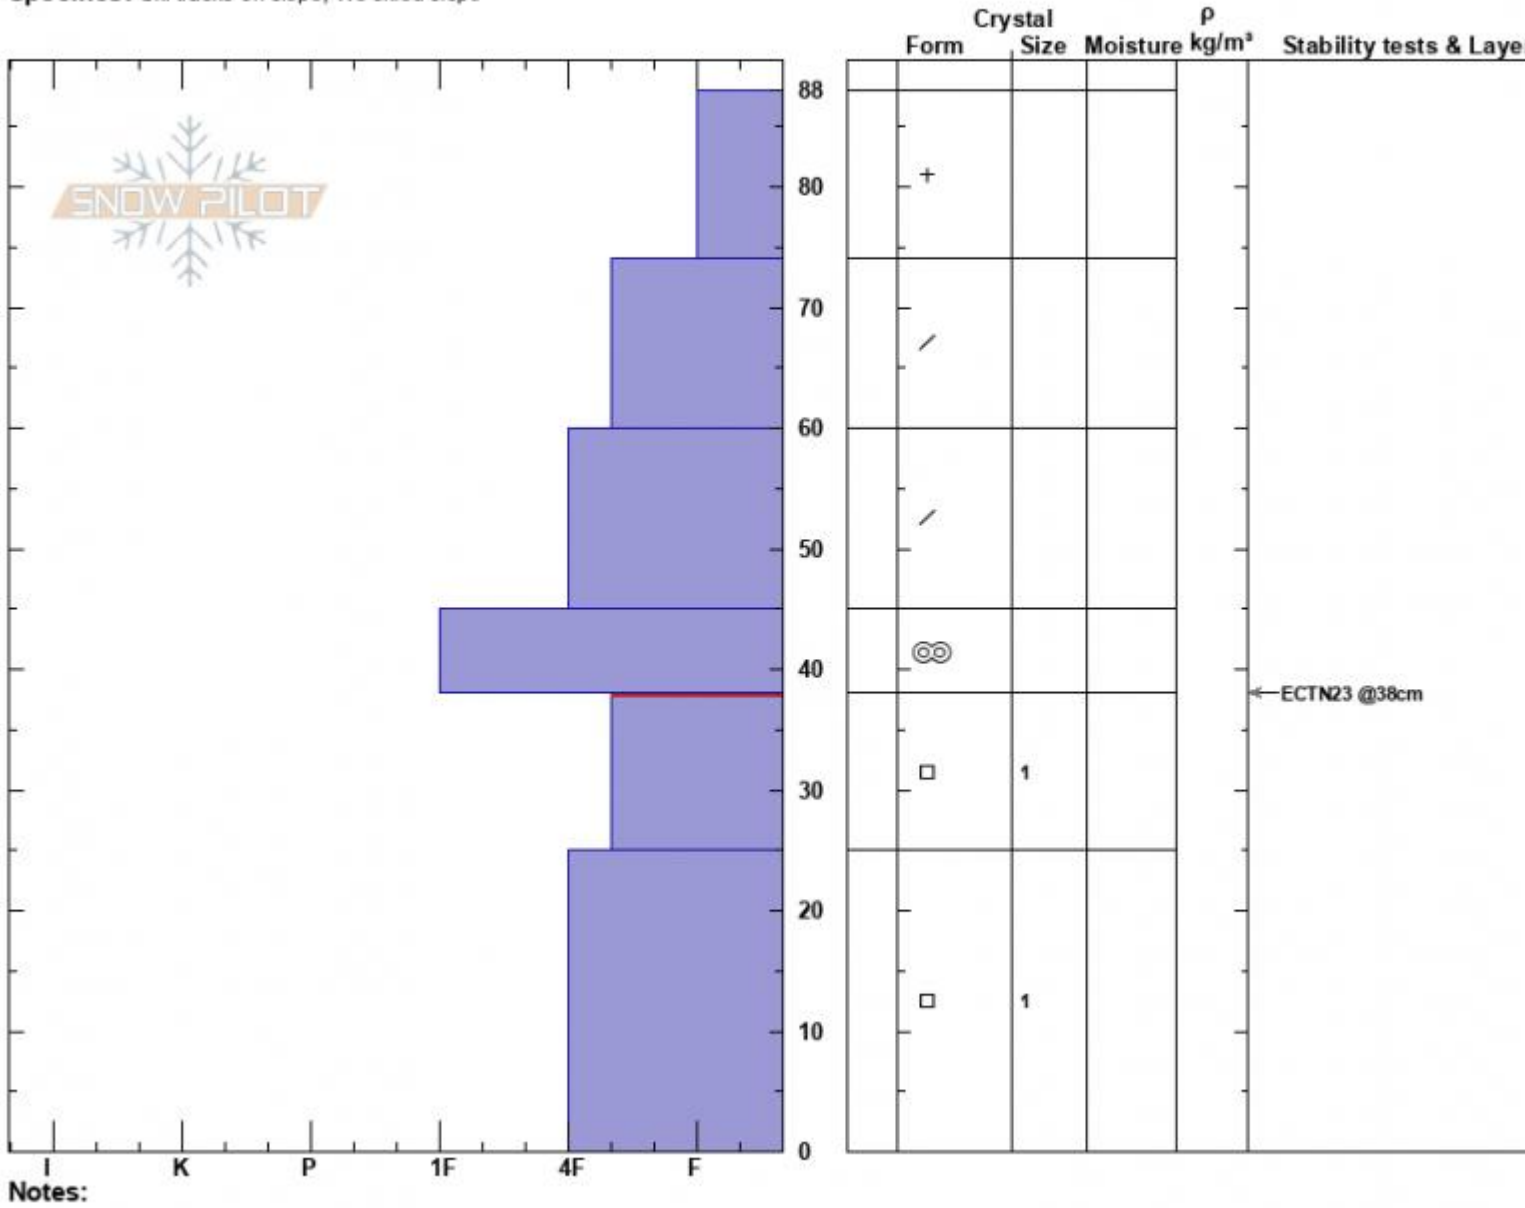

The Ramp  
 Bridger Range  
 MT  
 Elevation: 8159 ft  
 Aspect:  
 Specifics: Ski tracks on slope; We skied slope

Dave Zinn  
 11/12/2022 - 12:00pm  
 Co-ord: 45.82925N, -110.93129W  
 Slope Angle: 33°  
 Wind Loading:

Stability: Good  
 Air Temperature:  
 Sky Cover: FEW  
 Precipitation: NO  
 Wind: Calm

HS:88  
 Layer Notes:  
 38-25cm: Problematic layer

Advisory Region  
 Bridger Range  
 Longitude  
 -110.93W  
 Latitude  
 45.83N  
 Bridger Range, 2022-11-12