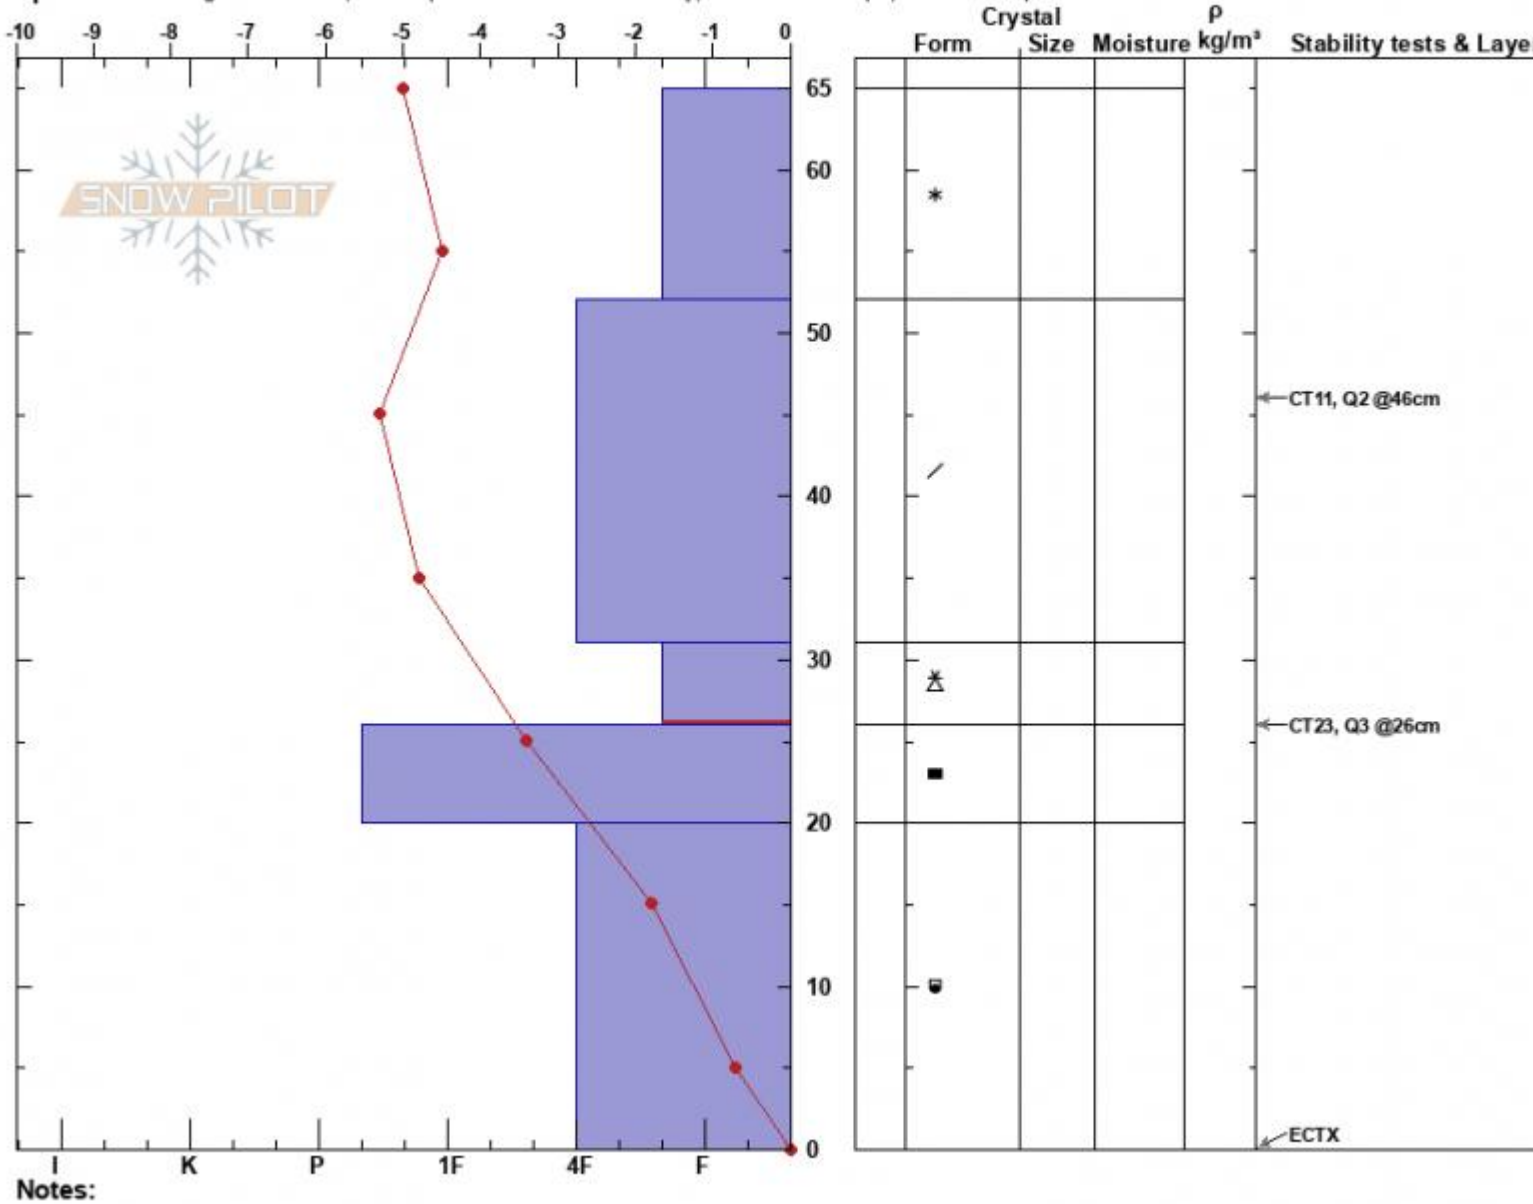

Hidden Gulley  
 Bridger Range  
 MT  
 Elevation: 7460 ft  
 Aspect: E

Ethan Jeannette  
 11/13/2022 - 12:00pm  
 Co-ord: 45.82462N, -110.92463W  
 Slope Angle: 25°  
 Wind Loading: no

Stability: Good  
 Air Temperature: -5°C  
 Sky Cover: OVC  
 Precipitation: S1  
 Wind: Calm

HS:65  
 Layer Notes:  
 31-26cm: Problematic layer

Specifics: Pit dug in a Ski Area; Pit is representative of backcountry; Ski tracks on slope; We skied slope

Notes:  
 Advisory Region  
 Bridger Range  
 Longitude  
 -110.92W  
 Latitude  
 45.82N  
 Bridger Range, 2022-11-14