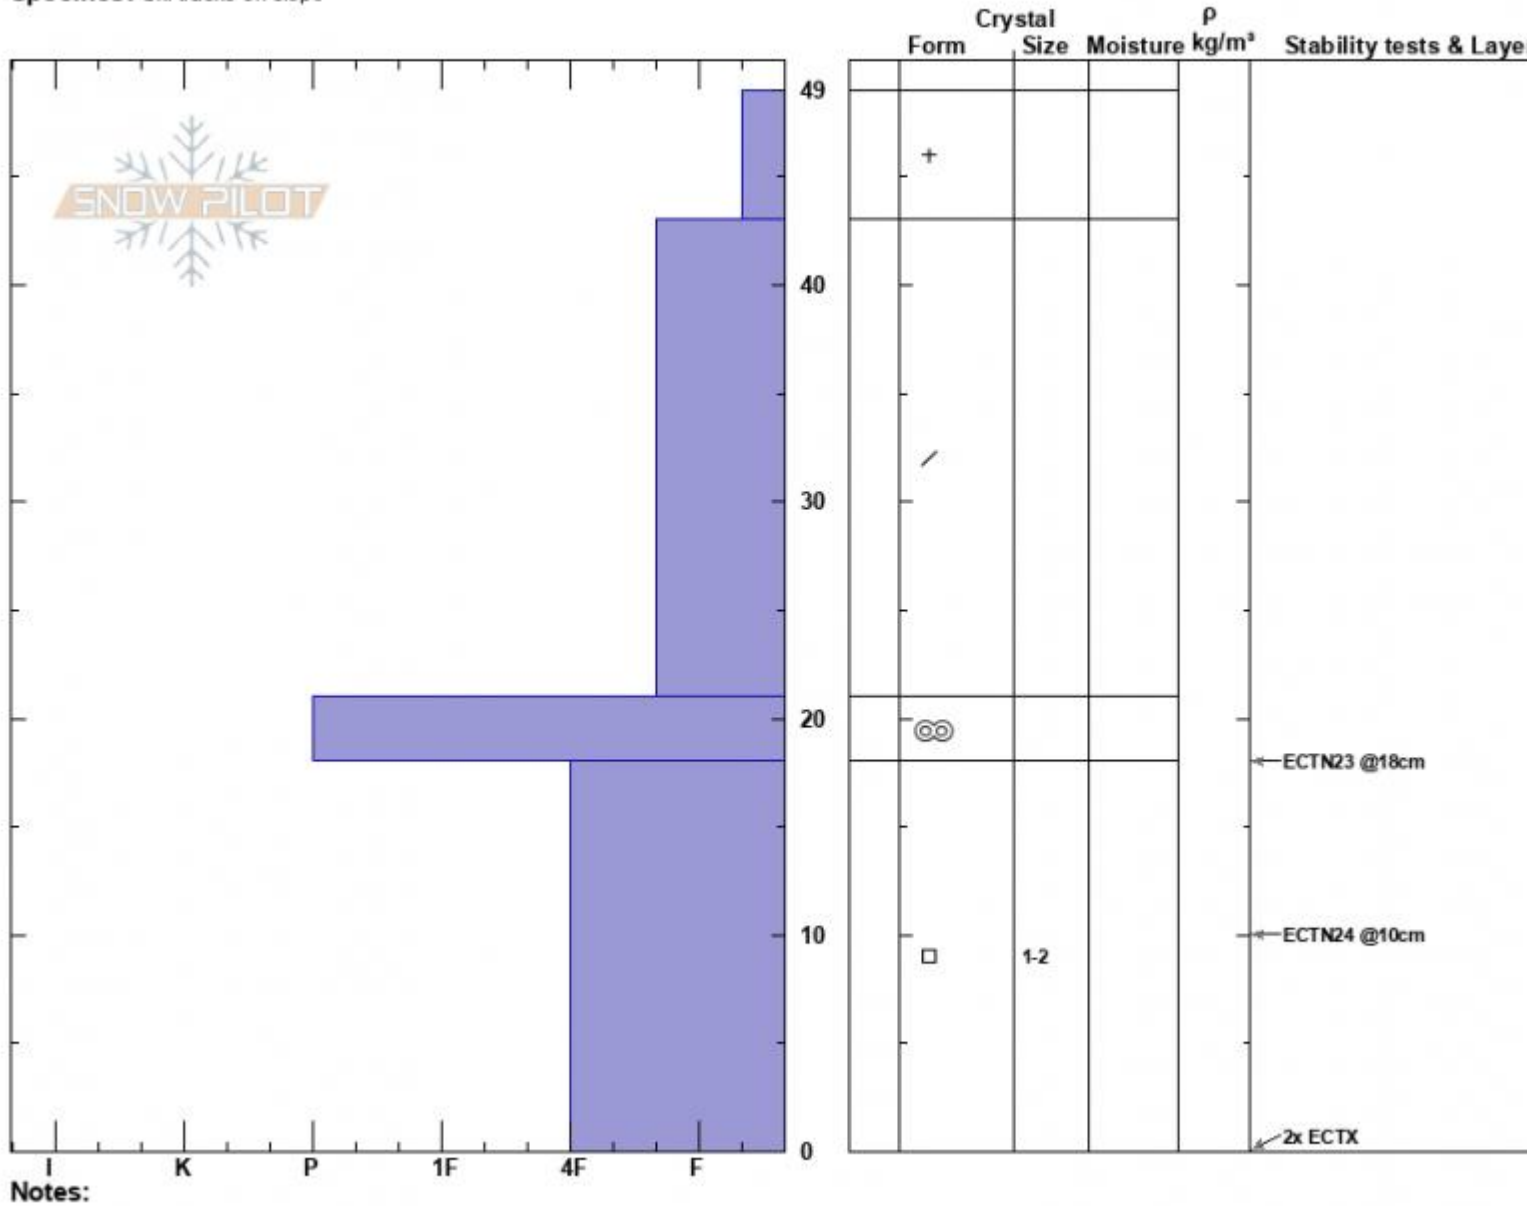

Beehive/Tyler's
 Madison Range-N
 MT
 Elevation: 9061 ft
 Aspect: 250°
 Specifics: Ski tracks on slope

Alex Marienthal
 11/13/2022 - 12:20pm
 Co-ord: 45.32354N, -111.38208W
 Slope Angle: 35°
 Wind Loading: no

Stability: Good
 Air Temperature:
 Sky Cover: OVC
 Precipitation: S1
 Wind: NE Light Breeze

HS:49 Layer Notes:

Notes:
 Advisory Region
 Northern Madison
 Longitude
 -111.39W
 Latitude
 45.34N
 Northern Madison, 2022-11-13