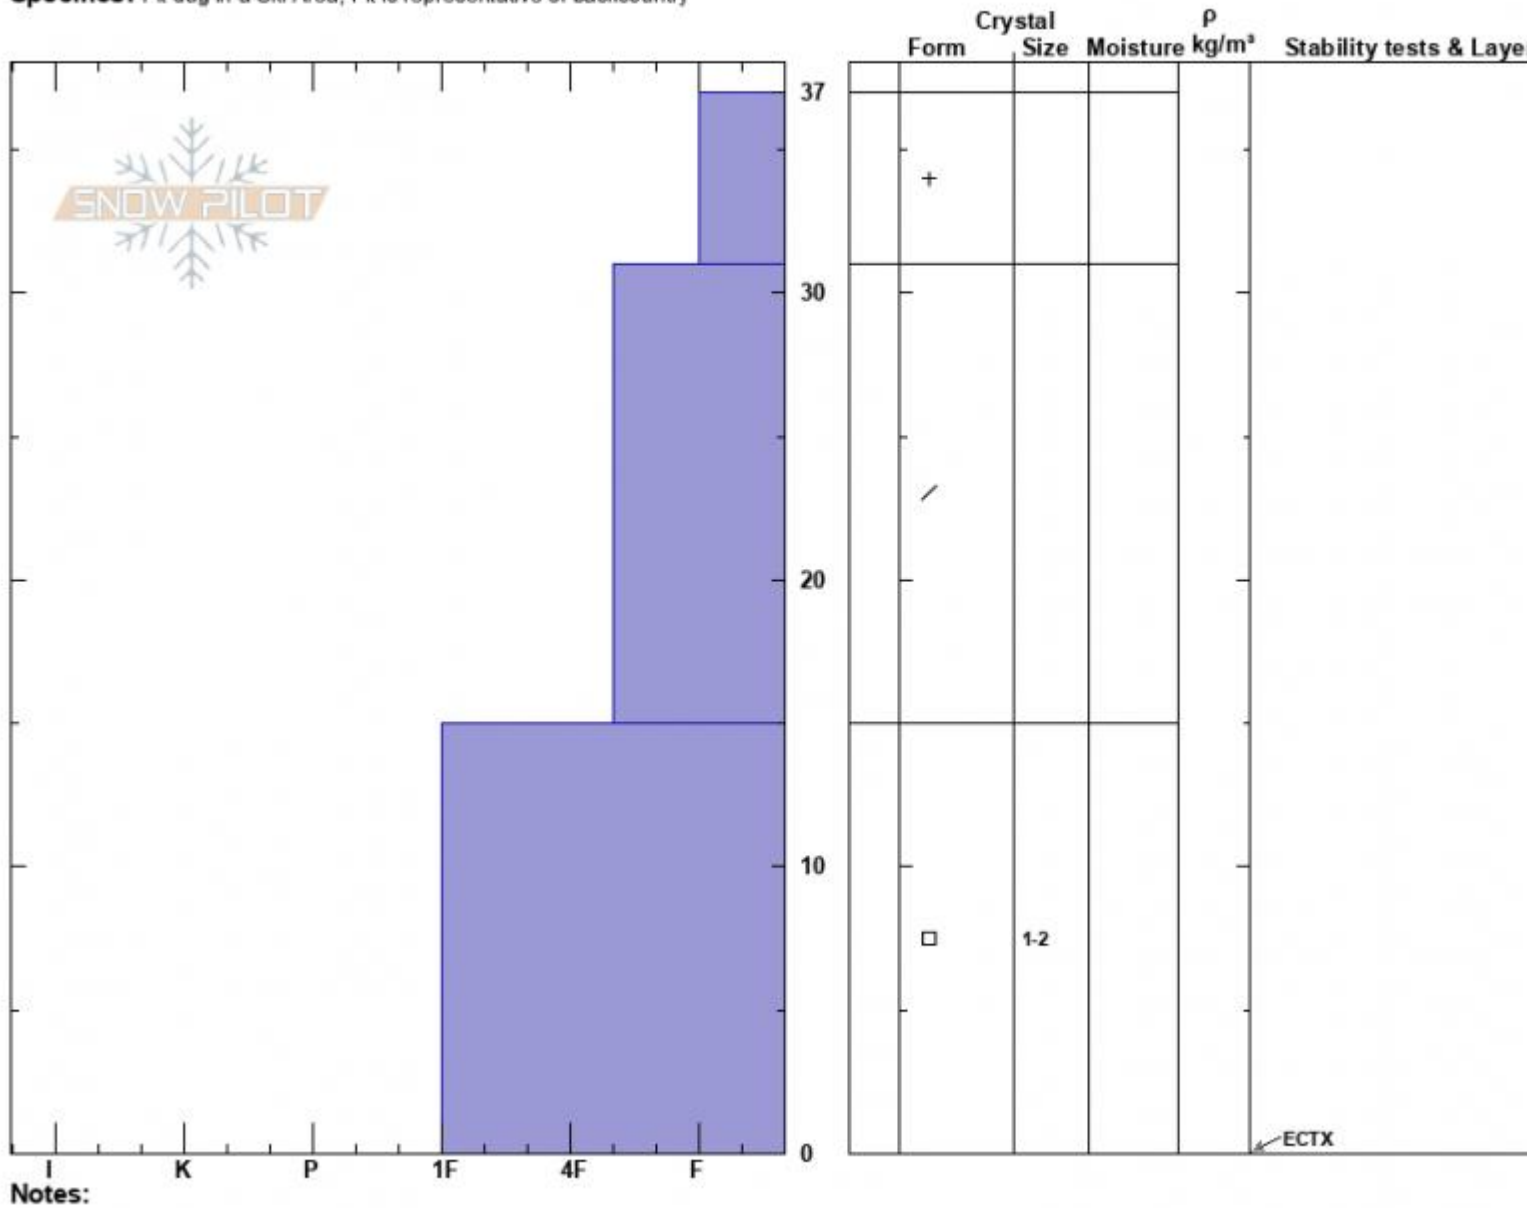

Fingers Meadow
 Bridger Range
 MT
 Elevation: 7921 ft
 Aspect: 100°
 Specifics: Pit dug in a Ski Area; Pit is representative of backcountry

Dave Zinn
 11/15/2022 - 11:15am
 Co-ord: 45.80559N, -110.92734W
 Slope Angle: 20°
 Wind Loading:

Stability: Very Good
 Air Temperature:
 Sky Cover: SCT
 Precipitation: NO
 Wind: N Light Breeze

HS:37
 PF:20
 Layer Notes:

Notes:
 Advisory Region
 Bridger Range
 Longitude
 -110.92W
 Latitude
 45.82N
 Bridger Range, 2022-11-15