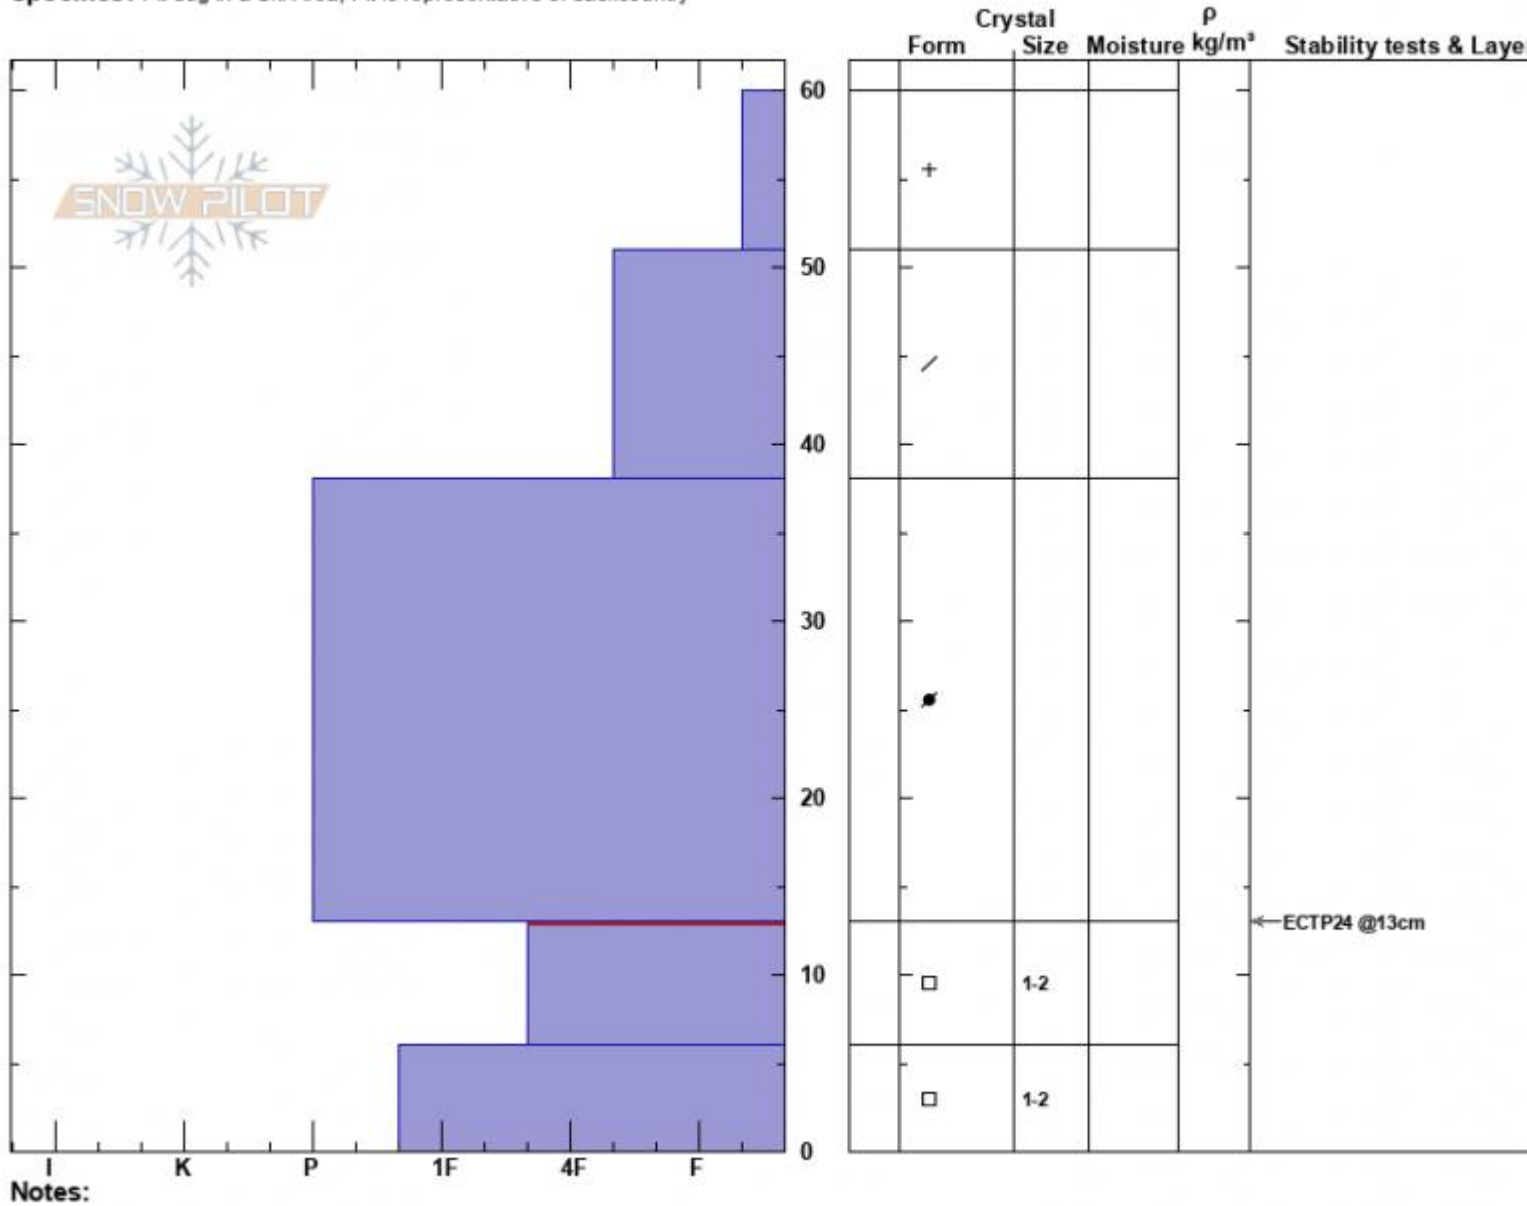

Boundary Chute
 Bridger Range
 MT
 Elevation: 7870 ft
 Aspect: 135°
 Specifics: Pit dug in a Ski Area; Pit is representative of backcountry

Dave Zinn
 11/15/2022 - 11:00am
 Co-ord: 45.80508N, -110.92738W
 Slope Angle: 26°
 Wind Loading: previous

Stability: Good
 Air Temperature:
 Sky Cover: SCT
 Precipitation: NO
 Wind: N Light Breeze

HS:60
 PF:20
 Layer Notes:
 13-6cm: Problematic layer

Advisory Region
 Bridger Range
 Longitude
 -110.92W
 Latitude
 45.82N
 Bridger Range, 2022-11-15