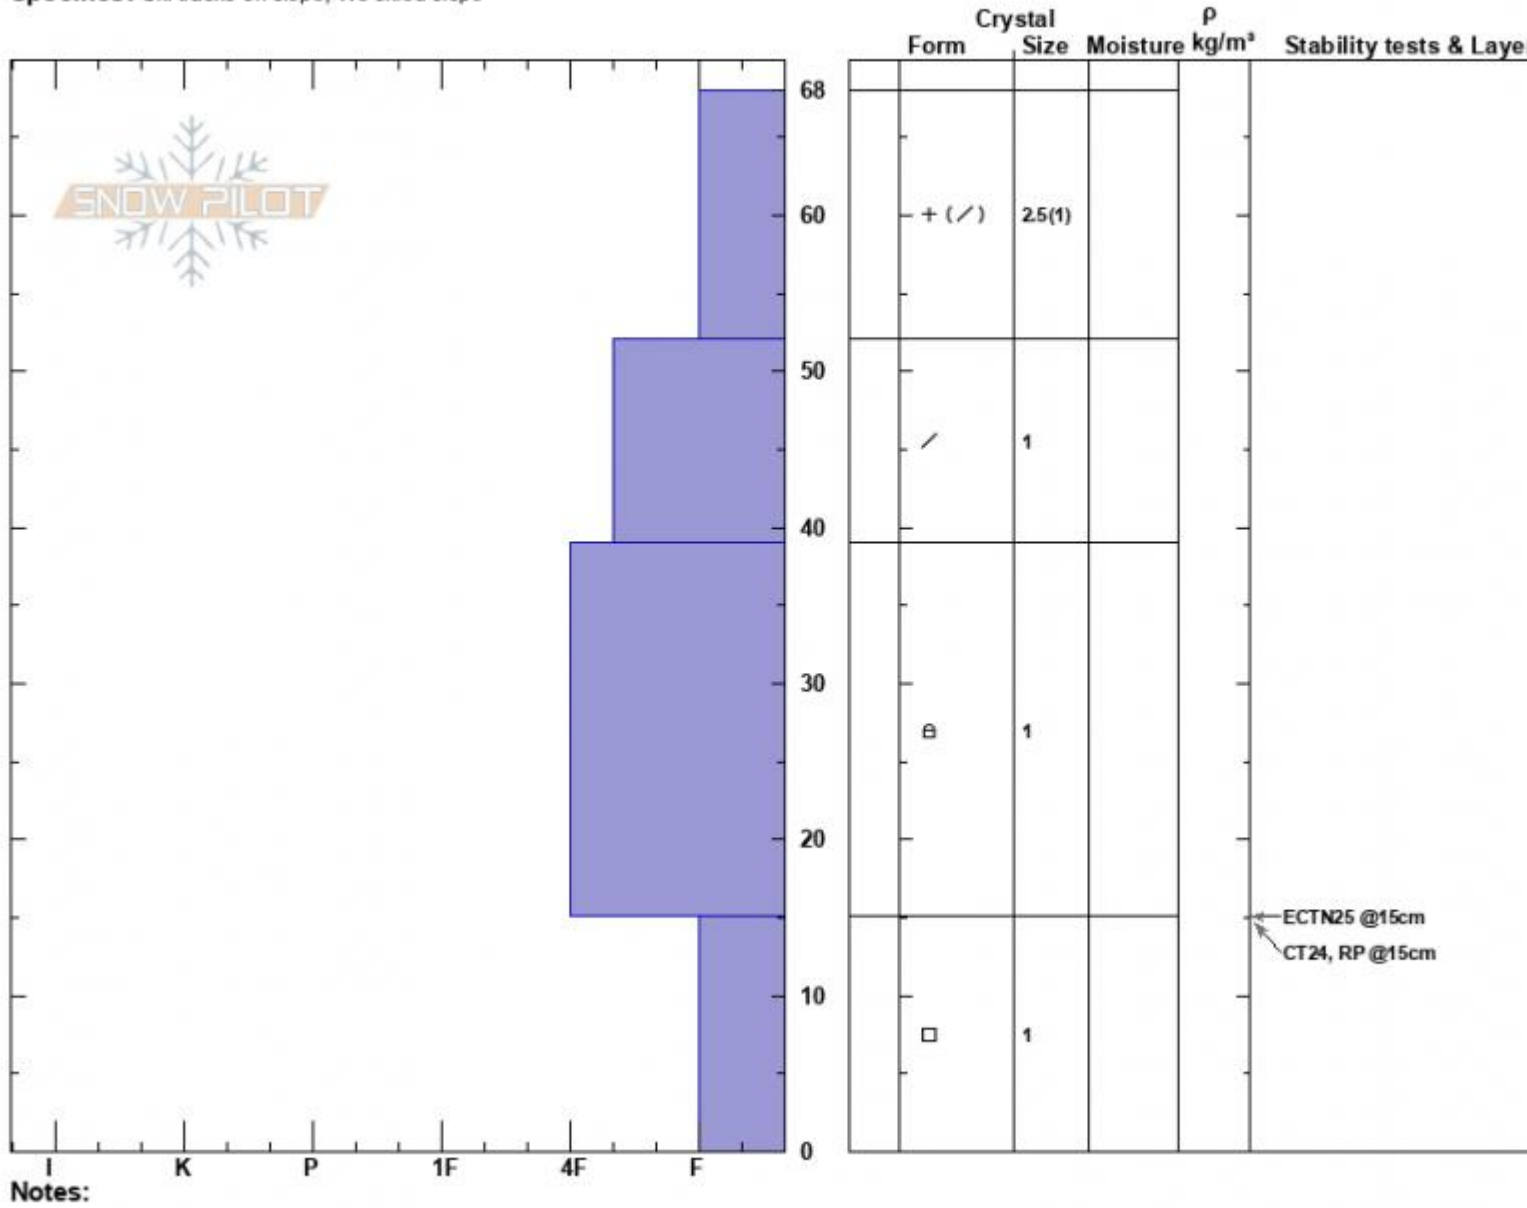

Bacon Rind South
 Madison Range-S
 MT
 Elevation: 8835 ft
 Aspect: E
 Specifics: Ski tracks on slope; We skied slope

Mike Lavery
 11/16/2022 - 10:20am
 Co-ord: 44.95996N, -111.09943W
 Slope Angle: 18°
 Wind Loading:

Stability: Good
 Air Temperature:
 Sky Cover: BKN
 Precipitation: S-1
 Wind: Calm

HS:68
 Layer Notes:
 15-0cm: Problematic layer

Advisory Region
 Southern Madison
 Longitude
 -111.10W
 Latitude
 44.96N
 Southern Madison, 2022-11-17