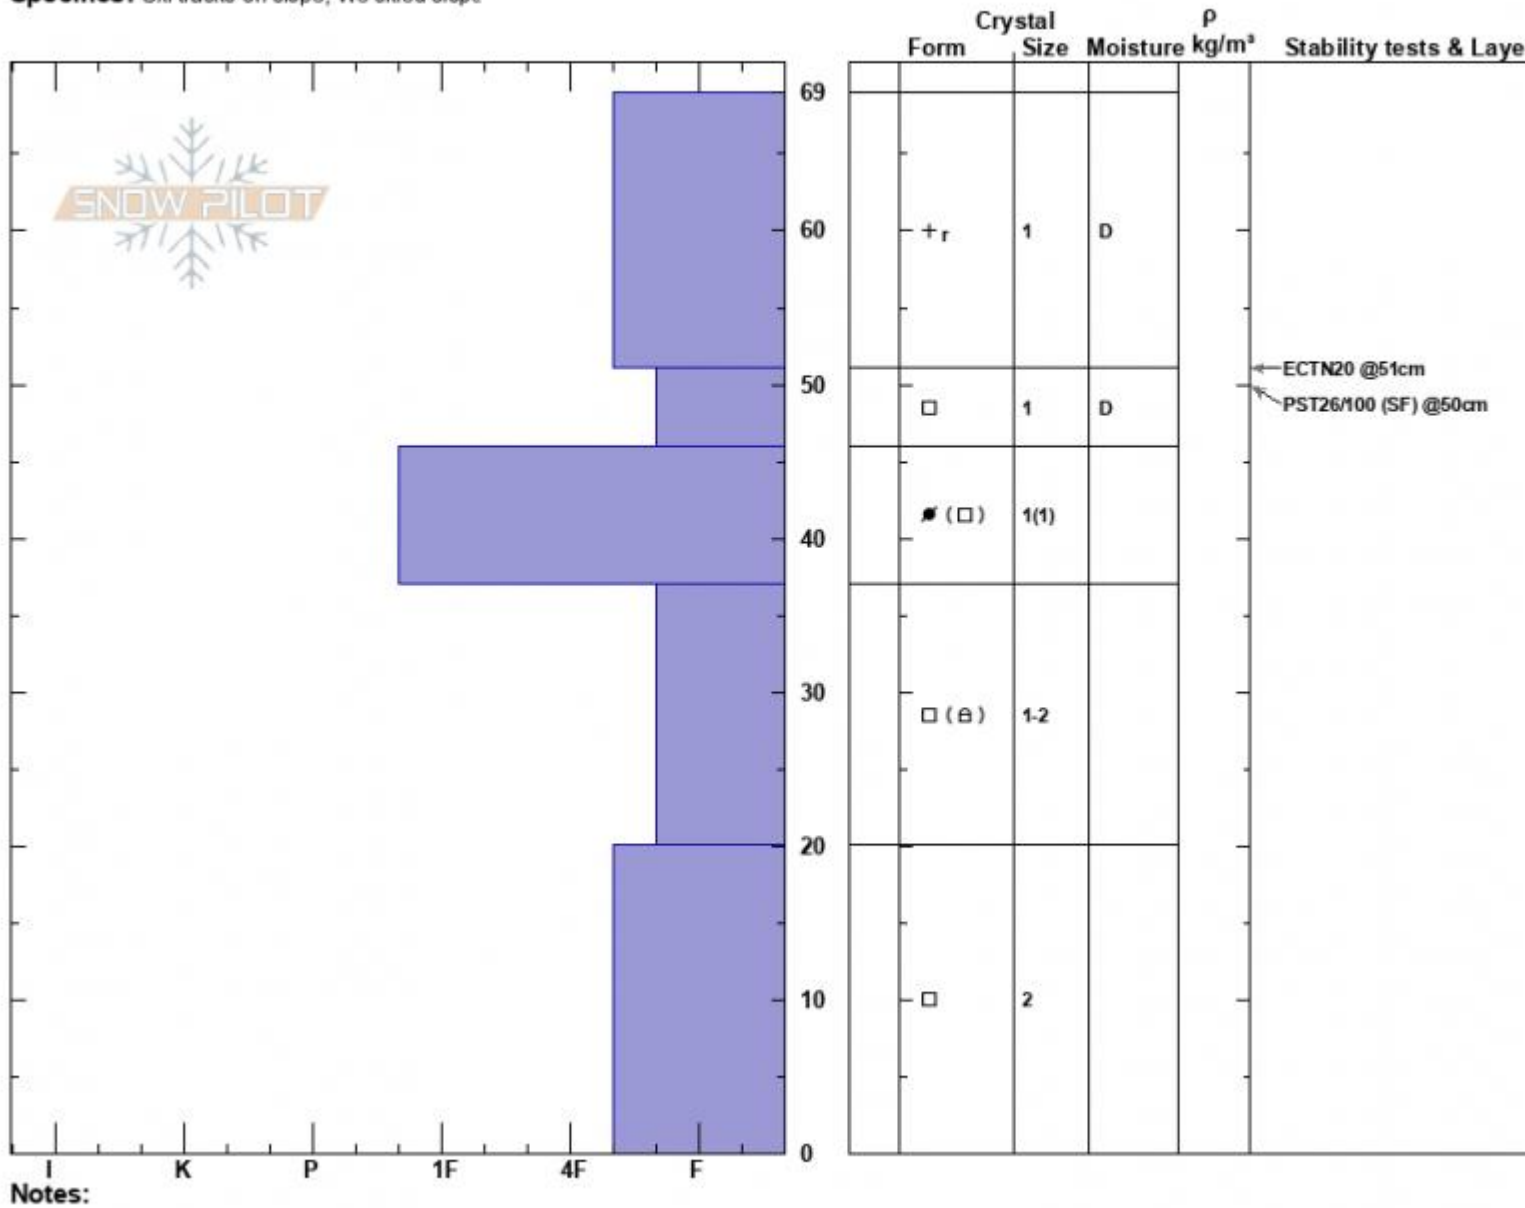

The Ramp  
 Bridger Range  
 MT  
 Elevation: 8185 ft  
 Aspect: 45°  
 Specifics: Ski tracks on slope; We skied slope

Alex Marienthal  
 11/25/2022 - 1:21pm  
 Co-ord: 45.82903N, -110.93135W  
 Slope Angle: 35°  
 Wind Loading: previous

Stability: Good  
 Air Temperature: 6.5°C  
 Sky Cover: FEW  
 Precipitation: NO  
 Wind: Calm

HS:69  
 Layer Notes:  
 51-46cm: Problematic layer

Advisory Region  
 Bridger Range  
 Longitude  
 -110.93W

Latitude

45.83N

Bridger Range, 2022-11-26