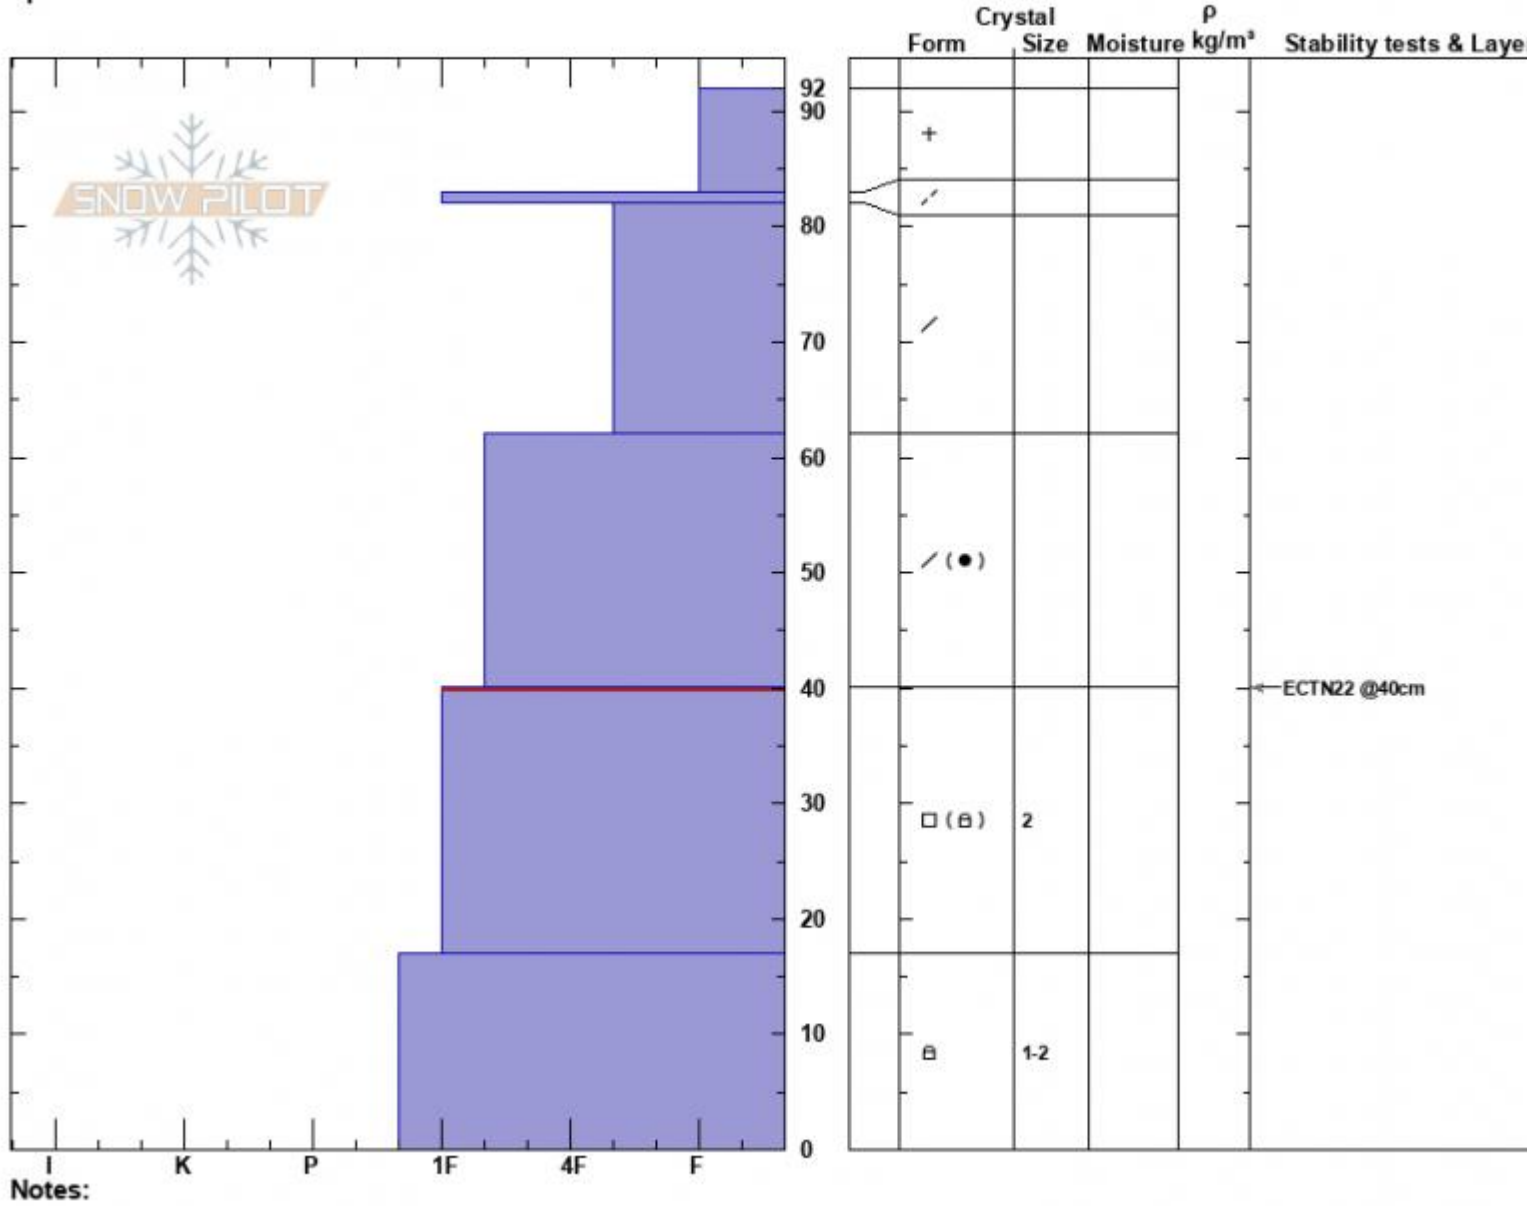

Lower Fifth Grade
 Madison Range-N
 MT
 Elevation: 8707 ft
 Aspect: 260°
 Specifics:

Dave Zinn
 11/29/2022 - 11:00am
 Co-ord: 45.32680N, -111.38629W
 Slope Angle: 15°
 Wind Loading: no

Stability: Good
 Air Temperature: -16°C
 Sky Cover: OVC
 Precipitation: S-1
 Wind: S Light Breeze

HS:92
 PF:80
 Layer Notes:
 40-17cm: Problematic layer

Notes:
 Advisory Region
 Northern Madison
 Longitude
 -111.39W
 Latitude
 45.34N
 Northern Madison, 2022-11-30