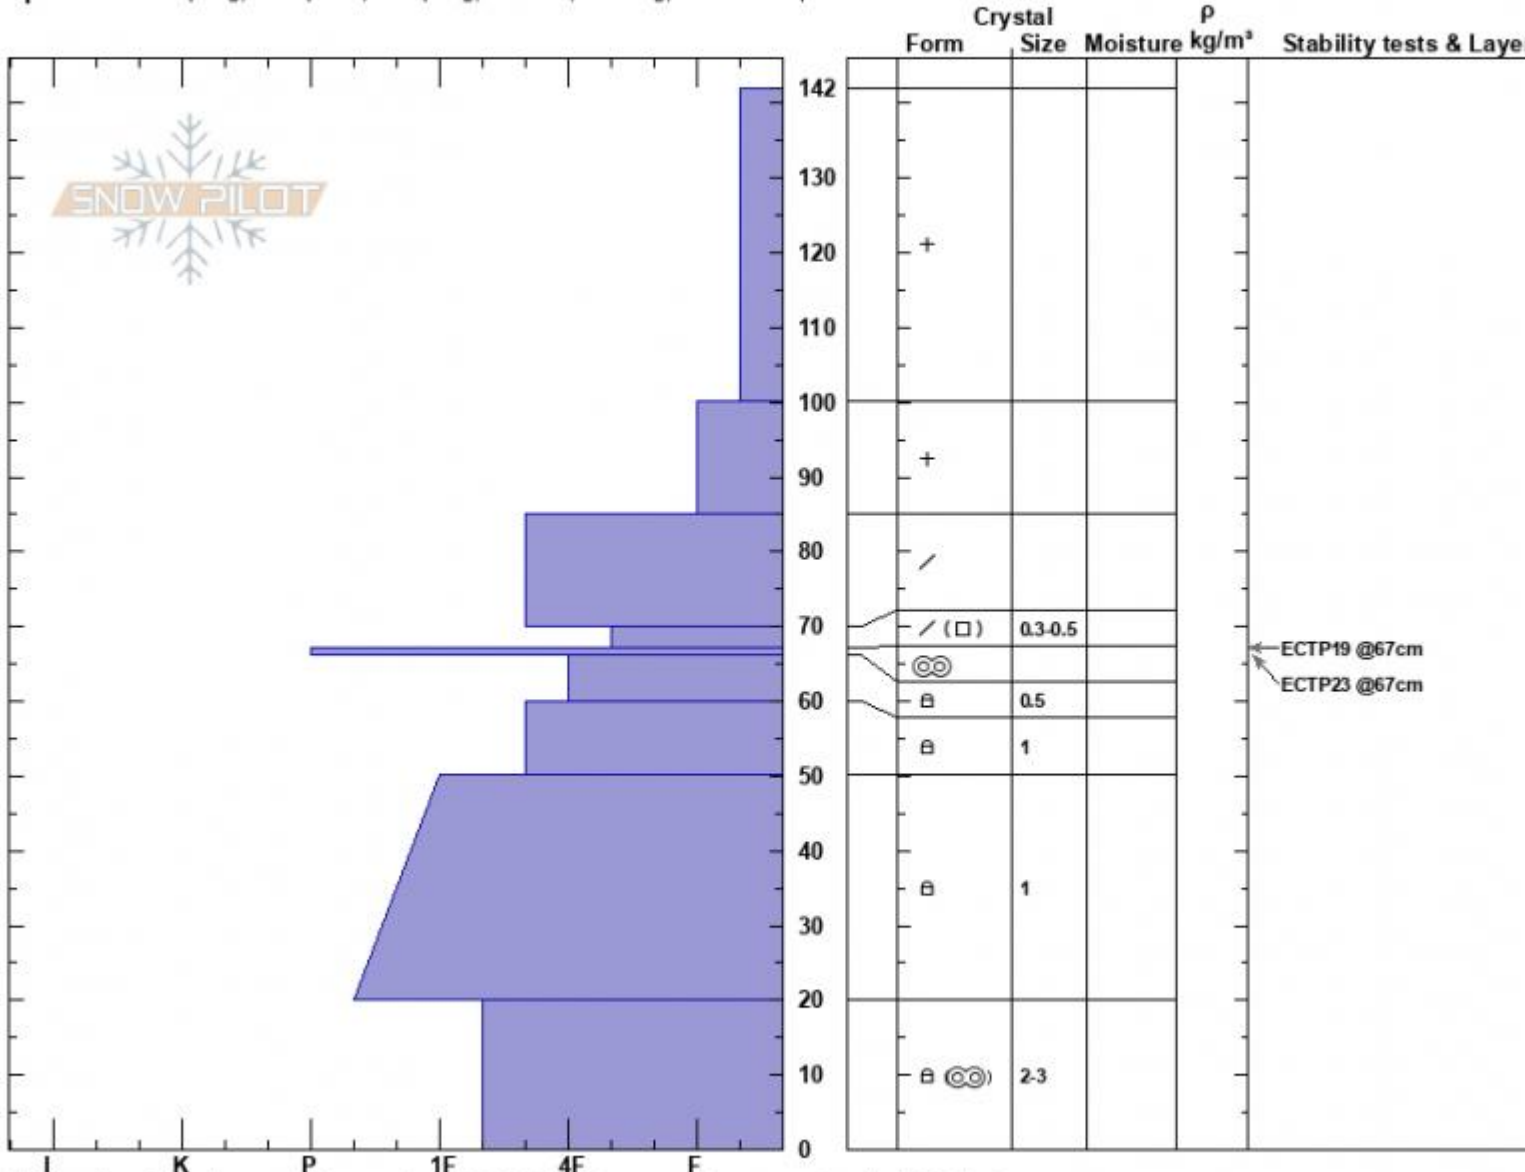

Scotch Bonnet
 Cooke City
 MT
 Elevation: 9620 ft
 Aspect: 166°

Alex Marienthal
 12/01/2022 - 2:15pm
 Co-ord: 45.06983N, -109.94493W
 Slope Angle: 20°
 Wind Loading: no

Stability:
 Air Temperature:
 Sky Cover: OVC
 Precipitation: S2
 Wind: S Moderate

HS:142
 PF:100
 PS:45
Layer Notes:
 70-67cm: Problematic layer

Specifics: Collapsing, widespread; Collapsing, localized; Cracking; We skied slope

Notes: New Snow since yesterday morning: 21"=1.2" SWE (measured here manually with SWE tube).

Advisory Region
 Cooke City
 Longitude
 -109.95W
 Latitude
 45.07N
 Cooke City, 2022-12-01