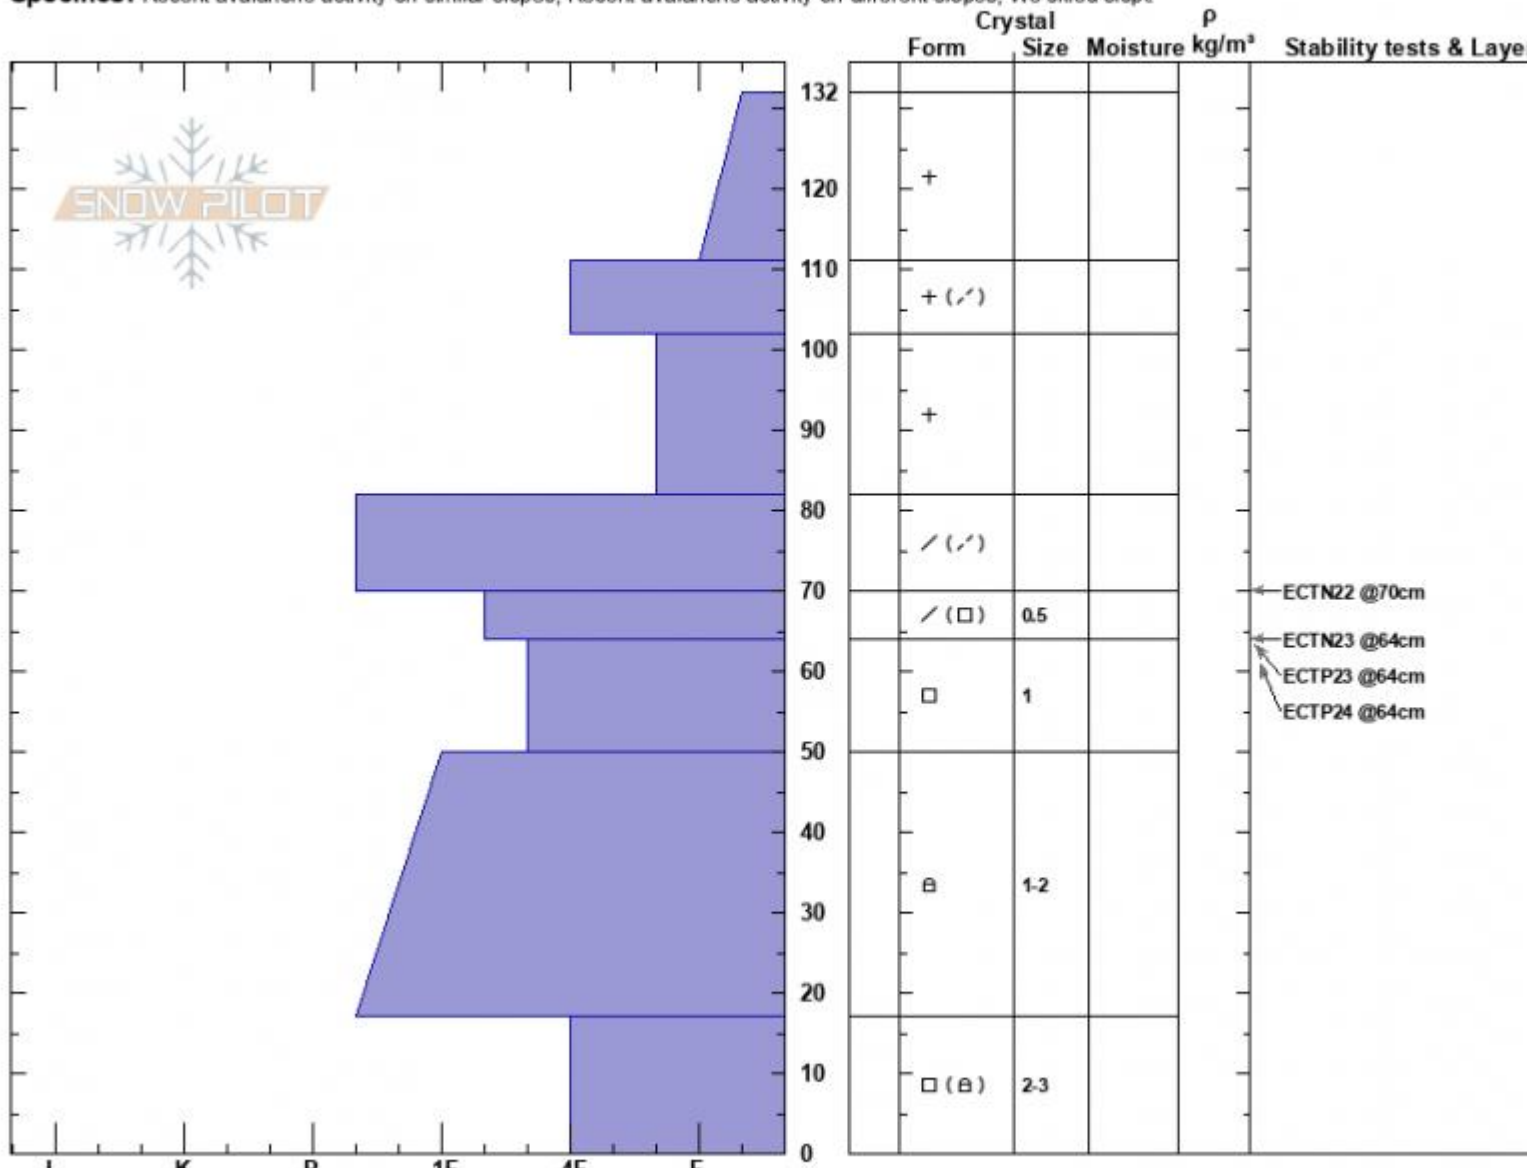

West Henderson
 Cooke City
 MT
 Elevation: 9550 ft
 Aspect: 230°

Alex Mariantal
 12/02/2022 - 3:30pm
 Co-ord: 45.04497N, -109.94443W
 Slope Angle: 25°
 Wind Loading: previous

Stability: Poor
 Air Temperature:
 Sky Cover: BKN
 Precipitation: S-1
 Wind: SW Light Breeze

HS:132
 Layer Notes:
 64-50cm: Problematic layer

Specifics: Recent avalanche activity on similar slopes; Recent avalanche activity on different slopes; We skied slope

Notes: Recent natural avalanches suspected to have broken on layer similar to layer with ECTPs in this pit @ 64cm.

Advisory Region
 Cooke City
 Longitude
 -109.95W
 Latitude
 45.05N
 Cooke City, 2022-12-02