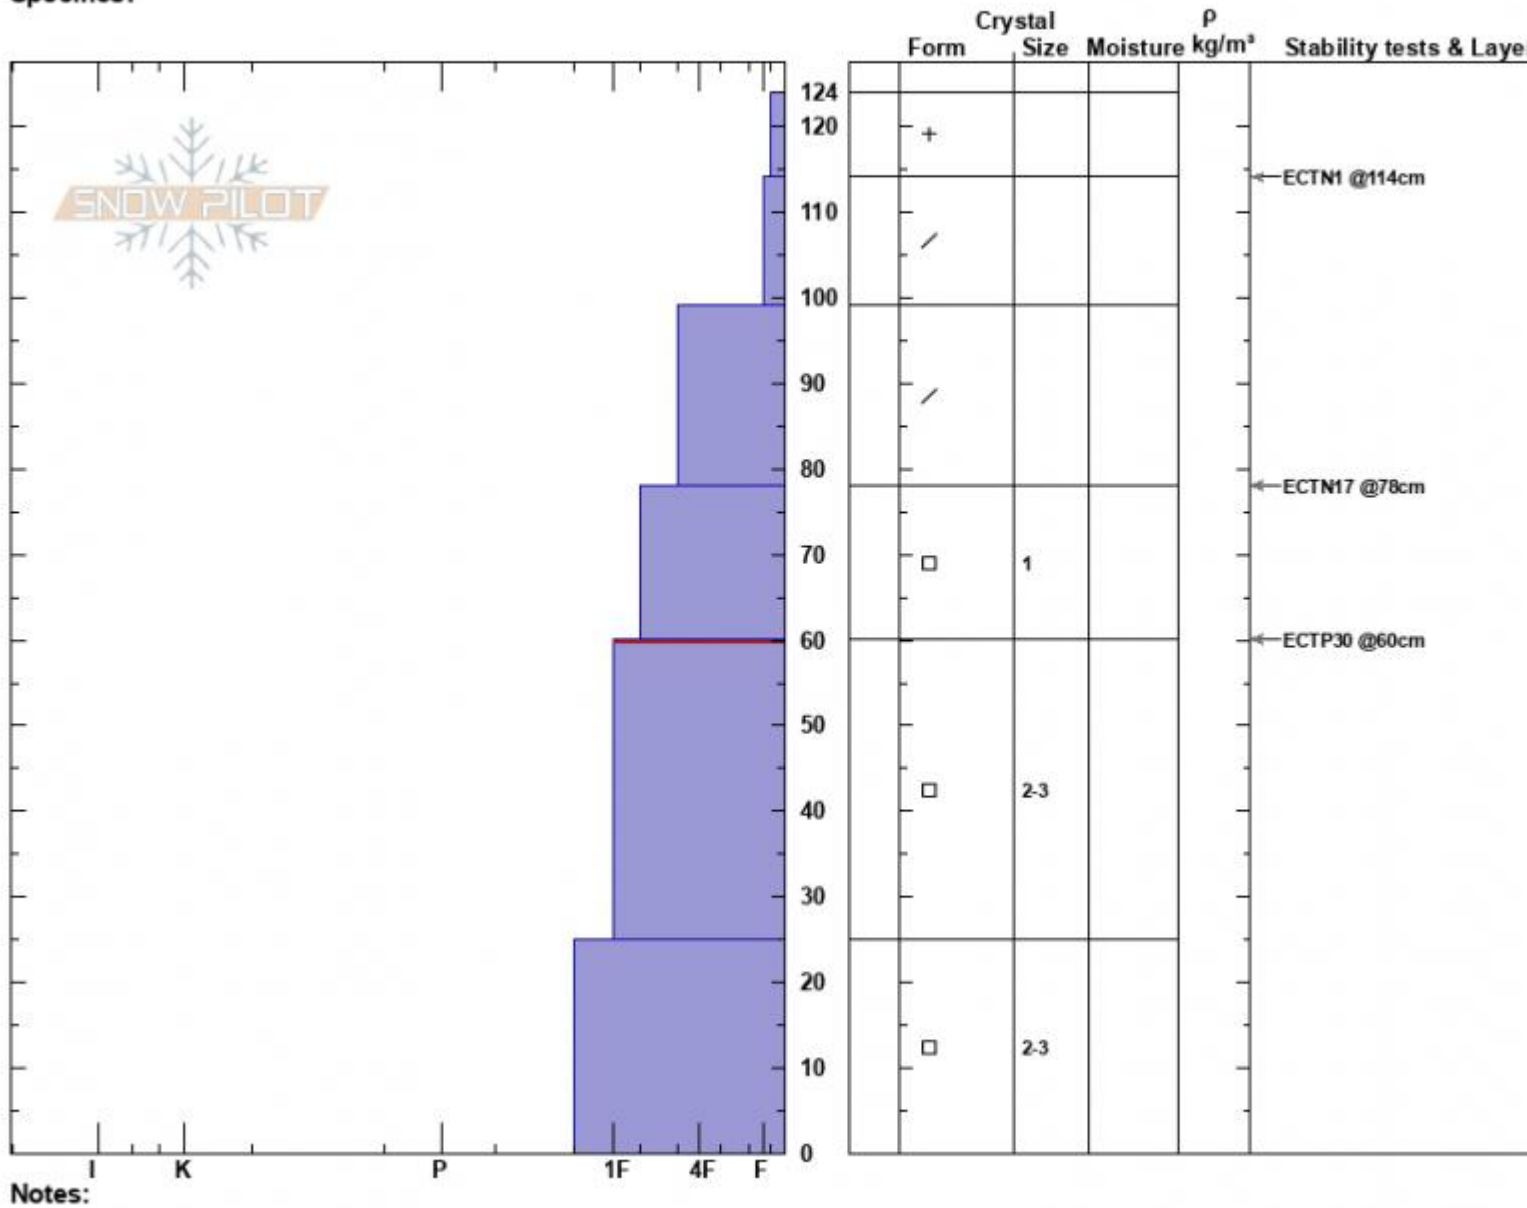

Divide Peak E  
 Gallatin Range-N  
 MT  
 Elevation: 9407 ft  
 Aspect: 90°  
 Specifics:

Alex Haddad  
 12/05/2022 - 1:00pm  
 Co-ord: 45.40222N, -110.96890W  
 Slope Angle: 28°  
 Wind Loading: no

Stability: Fair  
 Air Temperature:  
 Sky Cover: BKN  
 Precipitation: S-1  
 Wind: SW Light Breeze

HS:124 Layer Notes:  
 PF:100 60-25cm:Problematic layer  
 PS: 55

Advisory Region  
 Northern Gallatin  
 Longitude  
 -110.98W  
 Latitude  
 45.40N  
 Northern Gallatin, 2022-12-05