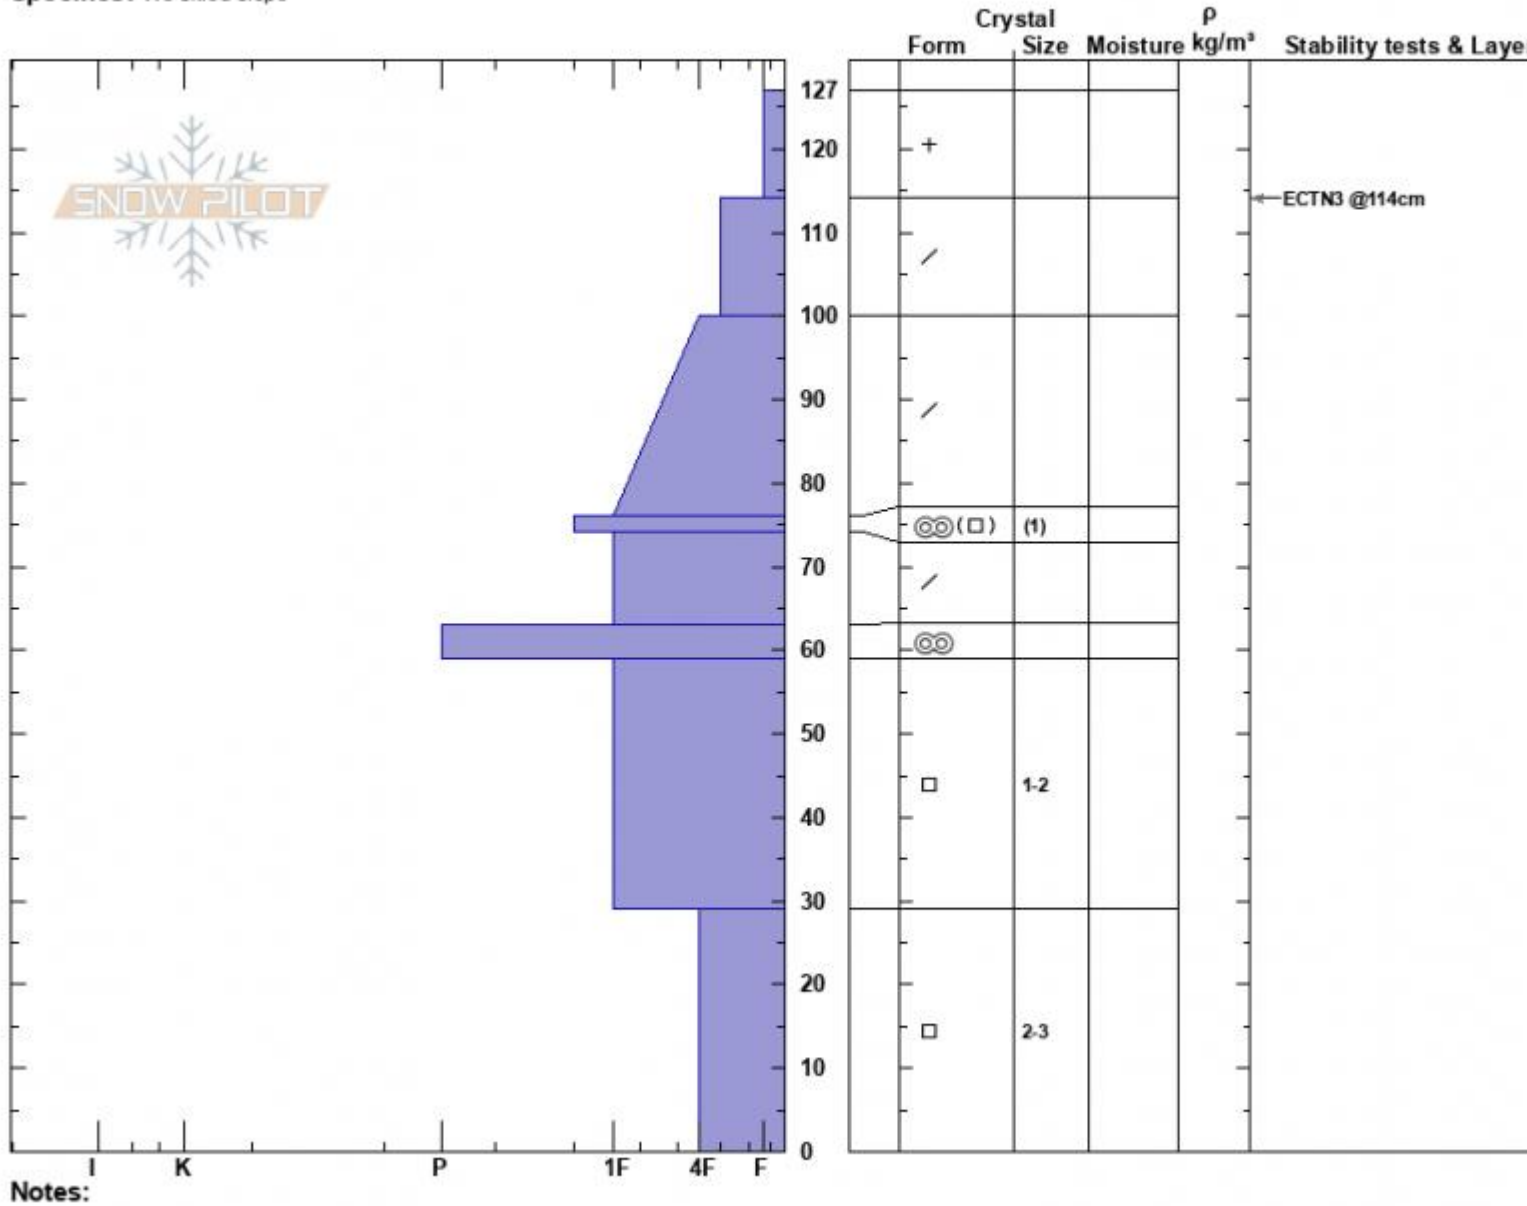

Divide Peak SE  
 Gallatin Range-N  
 MT  
 Elevation: 9618 ft  
 Aspect: 120°  
 Specifics: We skied slope

Alex Haddad  
 12/05/2022 - 1:37pm  
 Co-ord: 45.40250N, -110.97060W  
 Slope Angle: 28°  
 Wind Loading: no

Stability: Good  
 Air Temperature:  
 Sky Cover: OVC  
 Precipitation: S-1  
 Wind: W Light Breeze

HS:127  
 PF:65  
 PS:30  
 Layer Notes:  
 127-114cm:Problematic layer

Advisory Region  
 Northern Gallatin  
 Longitude  
 -110.98W  
 Latitude  
 45.40N  
 Northern Gallatin, 2022-12-05