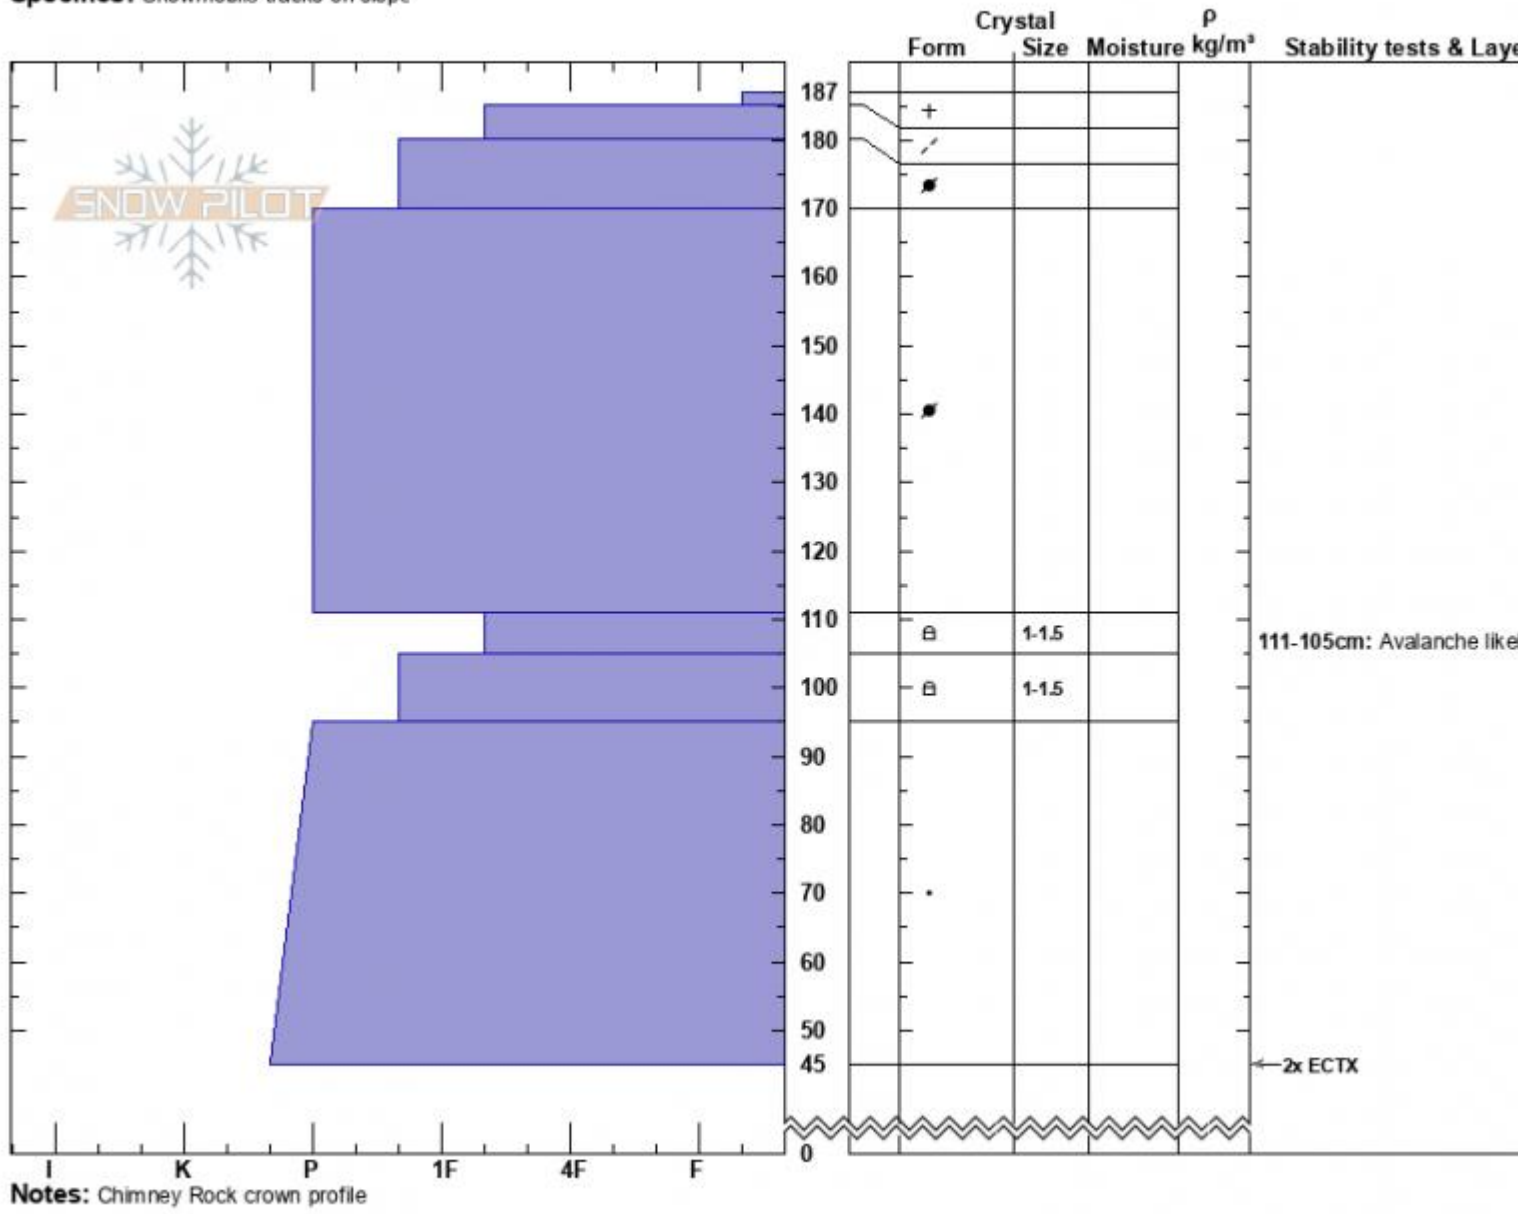

Chimney Rock Crown
 Beartooths
 MT
 Elevation: 9733 ft
 Aspect: 315°
 Specifics: Snowmobile tracks on slope

Zach Peterson
 12/08/2022 - 11:45pm
 Co-ord: 45.05521N, -109.95679W
 Slope Angle:
 Wind Loading: previous

Stability:
 Air Temperature:
 Sky Cover: BKN
 Precipitation: NO
 Wind: Calm

HS:187 Layer Notes:
 111-105cm: Avalanche likely broken

Crown of avalanche that was triggered 12/6/22. AMu-R2-D2-O

Advisory Region
 Cooke City
 Longitude
 -109.96W
 Latitude
 45.05N