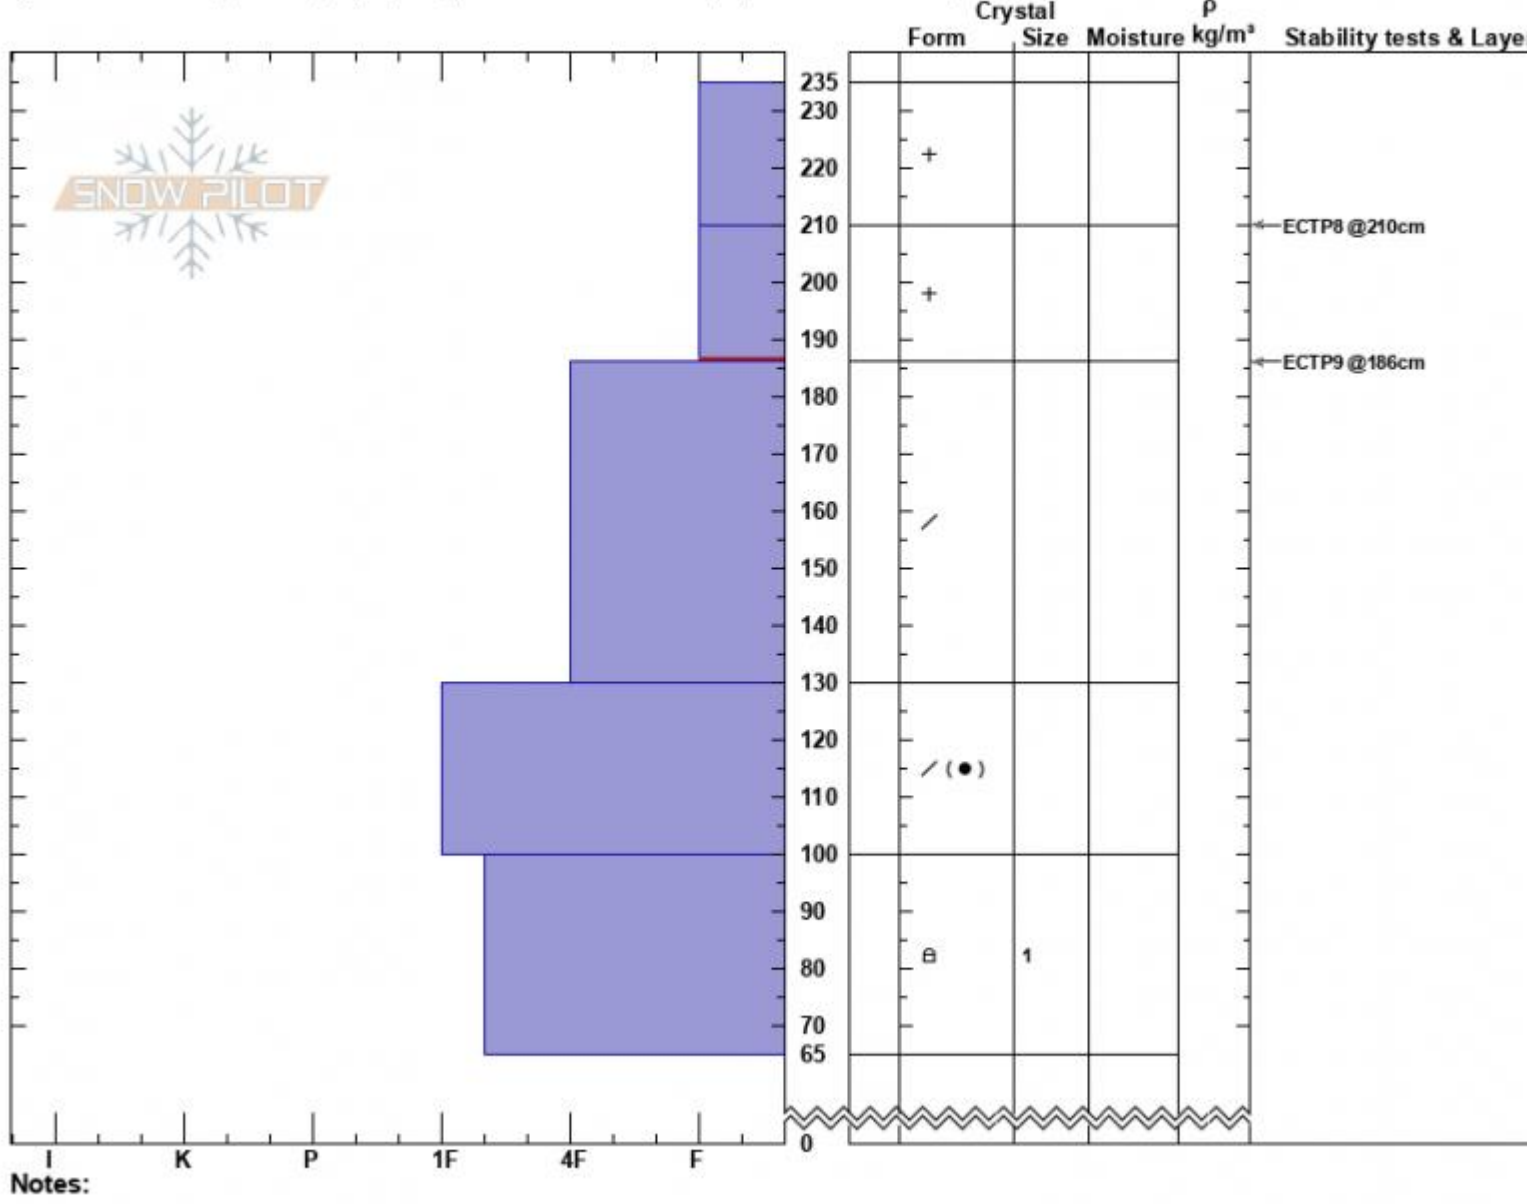

Head of Yale Creek
 Centennial Range
 ID
 Elevation: 9000 ft
 Aspect: 40°
Specifics: Cracking; Instability rapidly rising; Snowmobile tracks on slope; We snowmobiled slope

Ian Hoyer
 12/09/2022 - 2:00pm
Co-ord: 44.54997N, -111.46733W
Slope Angle: 25°
Wind Loading: no

Stability: Poor
Air Temperature:
Sky Cover: OVC
Precipitation: S1
Wind: W Light Breeze

HS:235 **Layer Notes:**
PF:60 210-186cm:Problematic layer

Advisory Region
 Island Park
 Longitude
 -111.46W
 Latitude
 44.55N
 Island Park, 2022-12-09