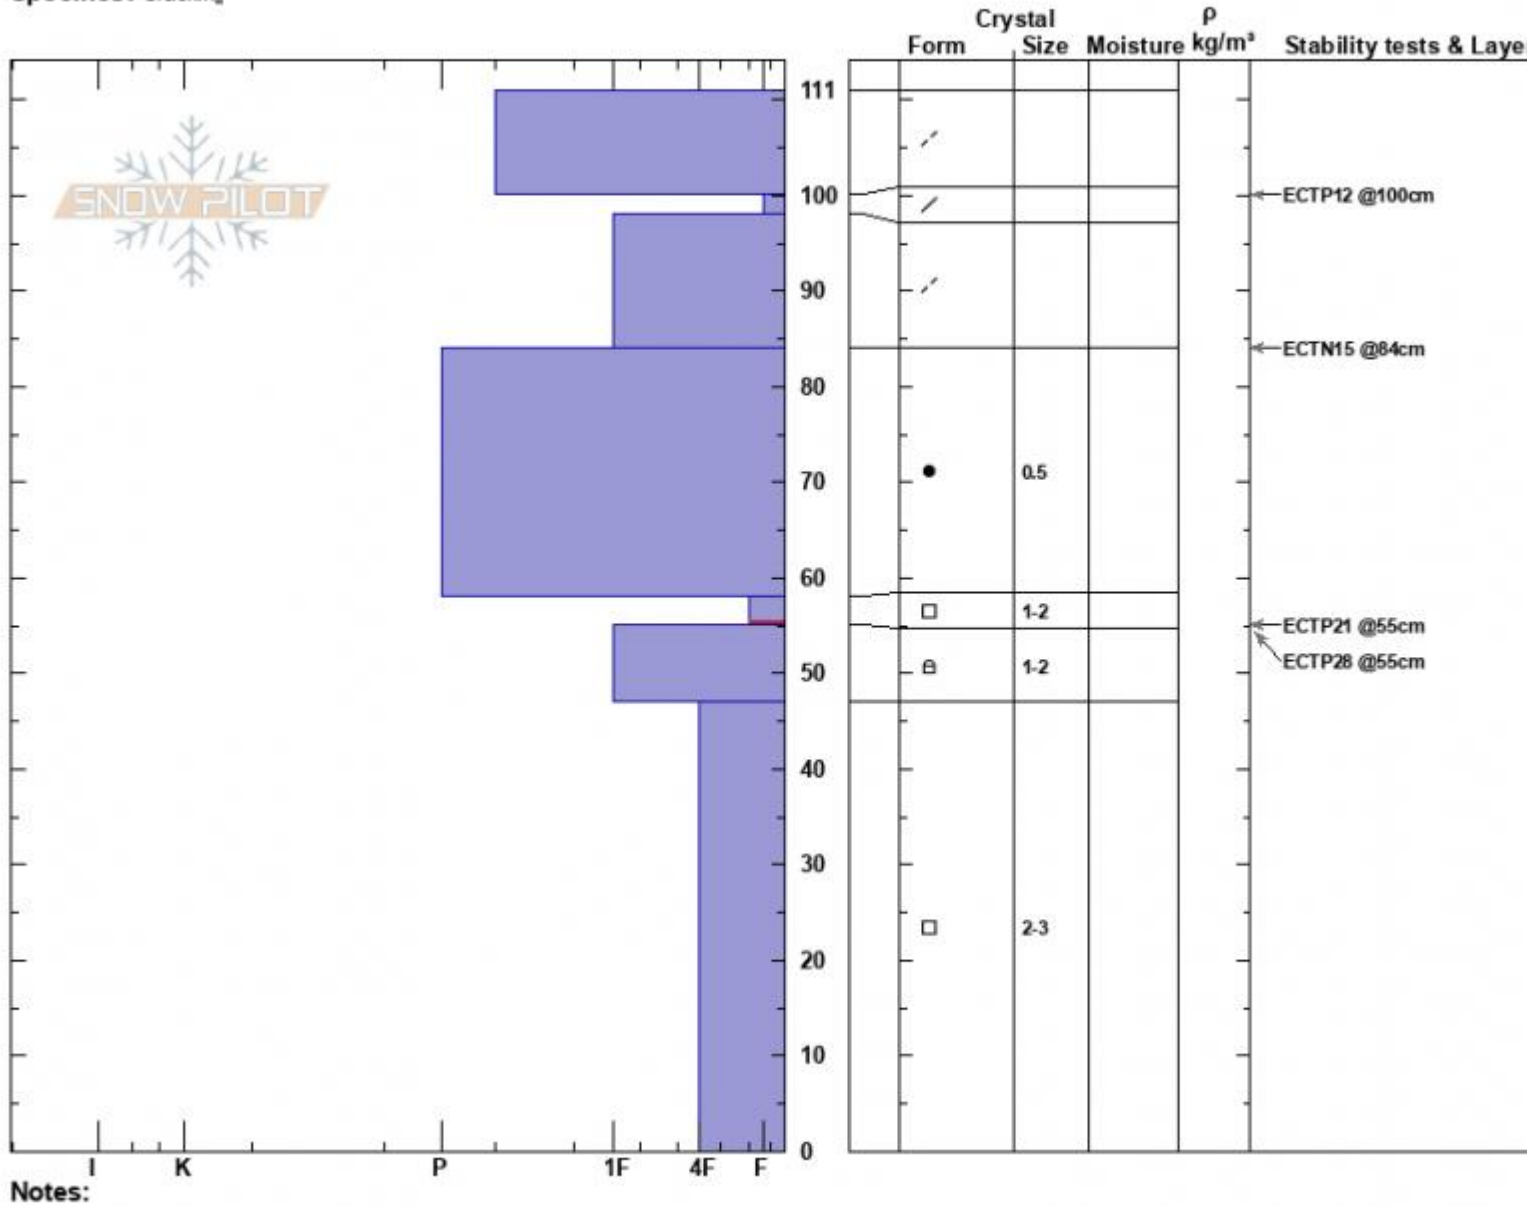

Football Fields
 Bridger Range
 MT
 Elevation: 8650 ft
 Aspect: 90°
 Specifics: Cracking

Alex Haddad
 12/11/2022 - 11:23am
 Co-ord: 45.79778N, -110.93470W
 Slope Angle: 36°
 Wind Loading: previous

Stability: Poor
 Air Temperature:
 Sky Cover: BKN
 Precipitation: NO
 Wind: Calm

HS:111
 PF:85
 PS:35
 Layer Notes:
 58-55cm:Problematic layer

Advisory Region
 Bridger Range
 Longitude
 -110.92W
 Latitude
 45.82N
 Bridger Range, 2022-12-11