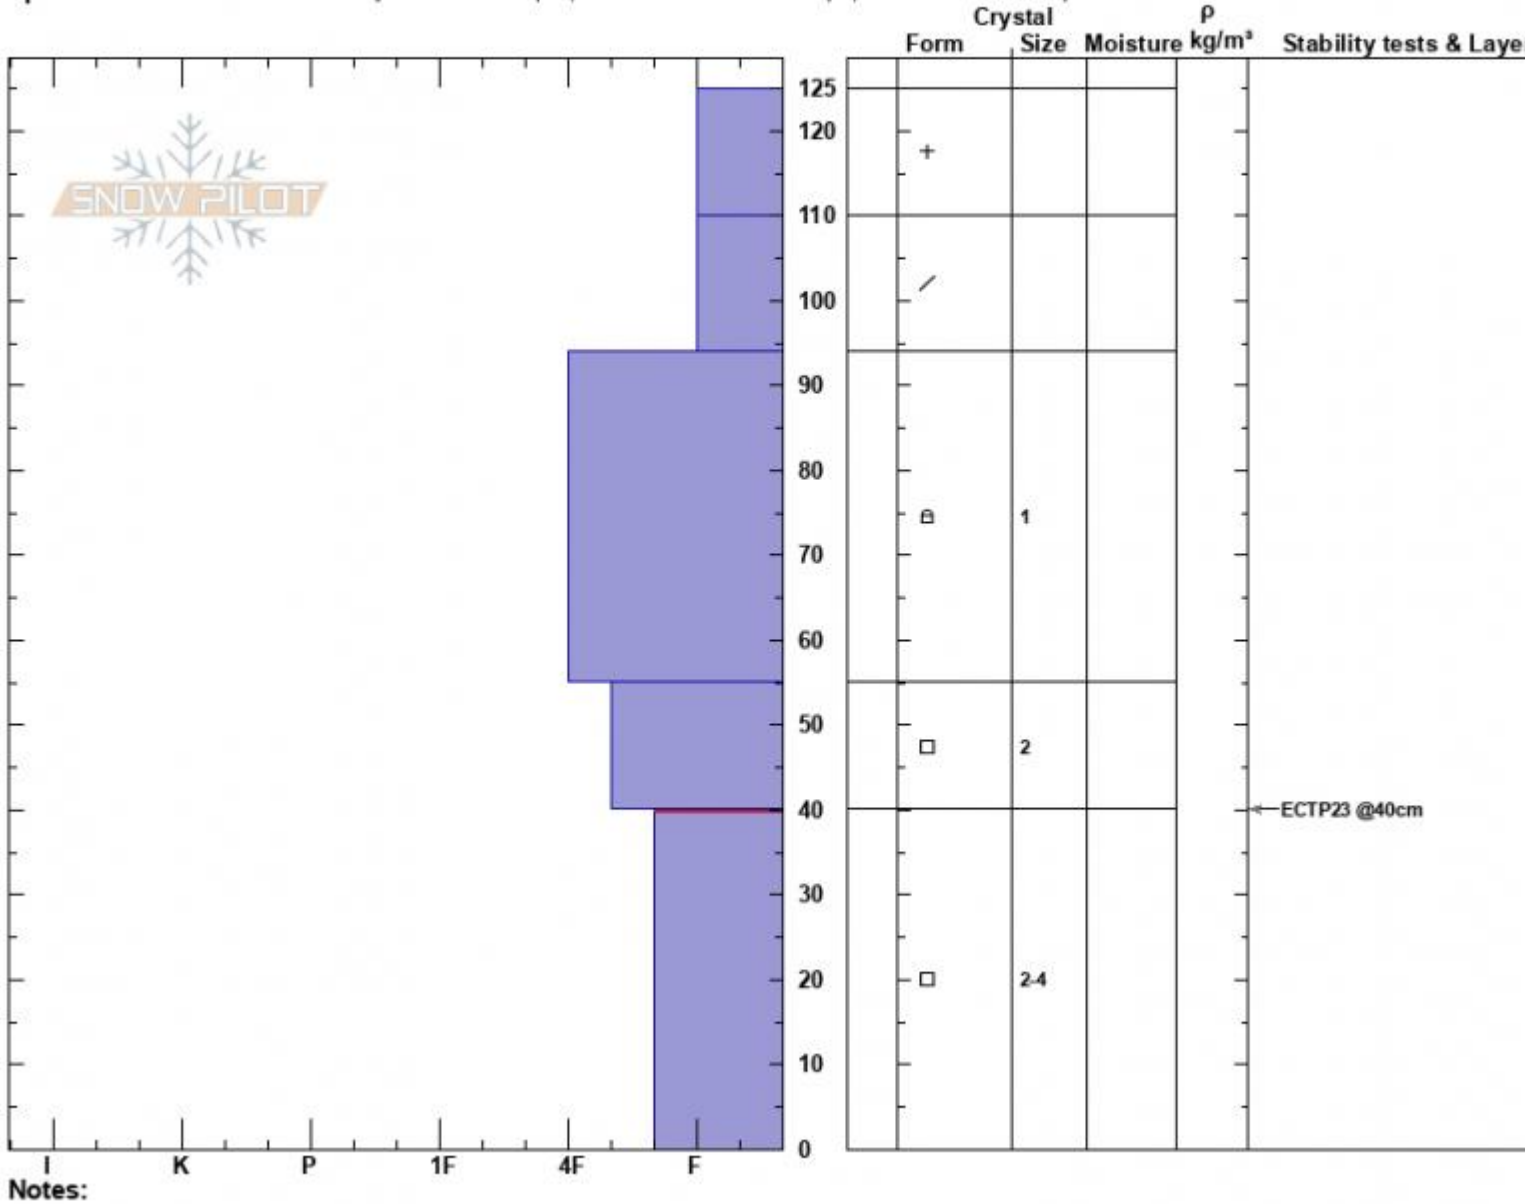

1st Yellowmule
 Madison Range-N
 MT
 Elevation: 9300 ft
 Aspect: 5°

Ian Hoyer
 12/15/2022 - 10:30am
 Co-ord: 45.17527N, -111.38944W
 Slope Angle: 30°
 Wind Loading: no

Stability: Fair
 Air Temperature:
 Sky Cover: OVC
 Precipitation: S-1
 Wind: NW Light Breeze

HS:125 **Layer Notes:**
 40-0cm: Problematic layer

Specifics: Recent avalanche activity on different slopes; Snowmobile tracks on slope; We snowmobiled slope

Advisory Region
 Northern Madison
 Longitude
 -111.38W
 Latitude
 45.17N
 Northern Madison, 2022-12-15