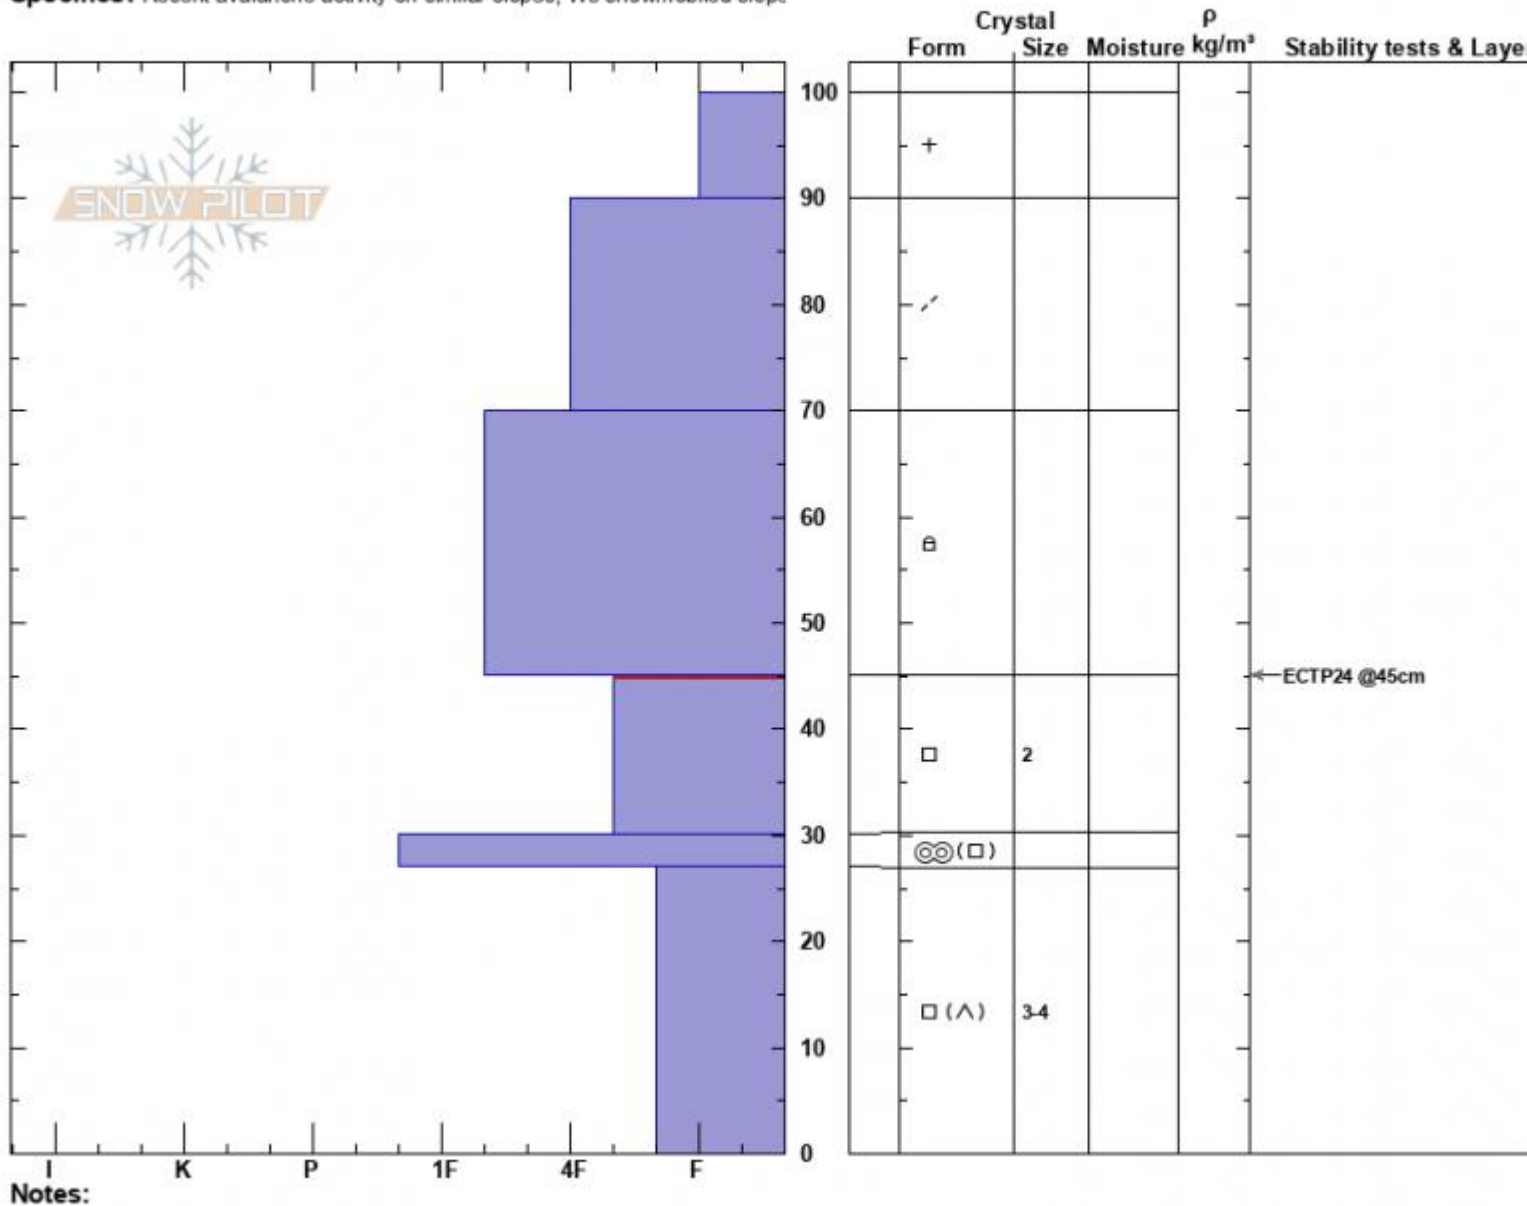

2nd Yellowmule
 Madison Range-N
 MT
 Elevation: 9400 ft
 Aspect: 35°
 Specifics: Recent avalanche activity on similar slopes; We snowmobiled slope

Ian Hoyer
 12/15/2022 - 11:00am
 Co-ord: 45.17741N, -111.40097W
 Slope Angle: 28°
 Wind Loading: no

Stability: Fair
 Air Temperature:
 Sky Cover: OVC
 Precipitation: NO
 Wind: N Light Breeze

HS:100
 PF:80
 Layer Notes: 45-30cm:Problematic layer

Notes:
 Advisory Region
 Northern Madison
 Longitude
 -111.38W
 Latitude
 45.17N
 Northern Madison, 2022-12-15