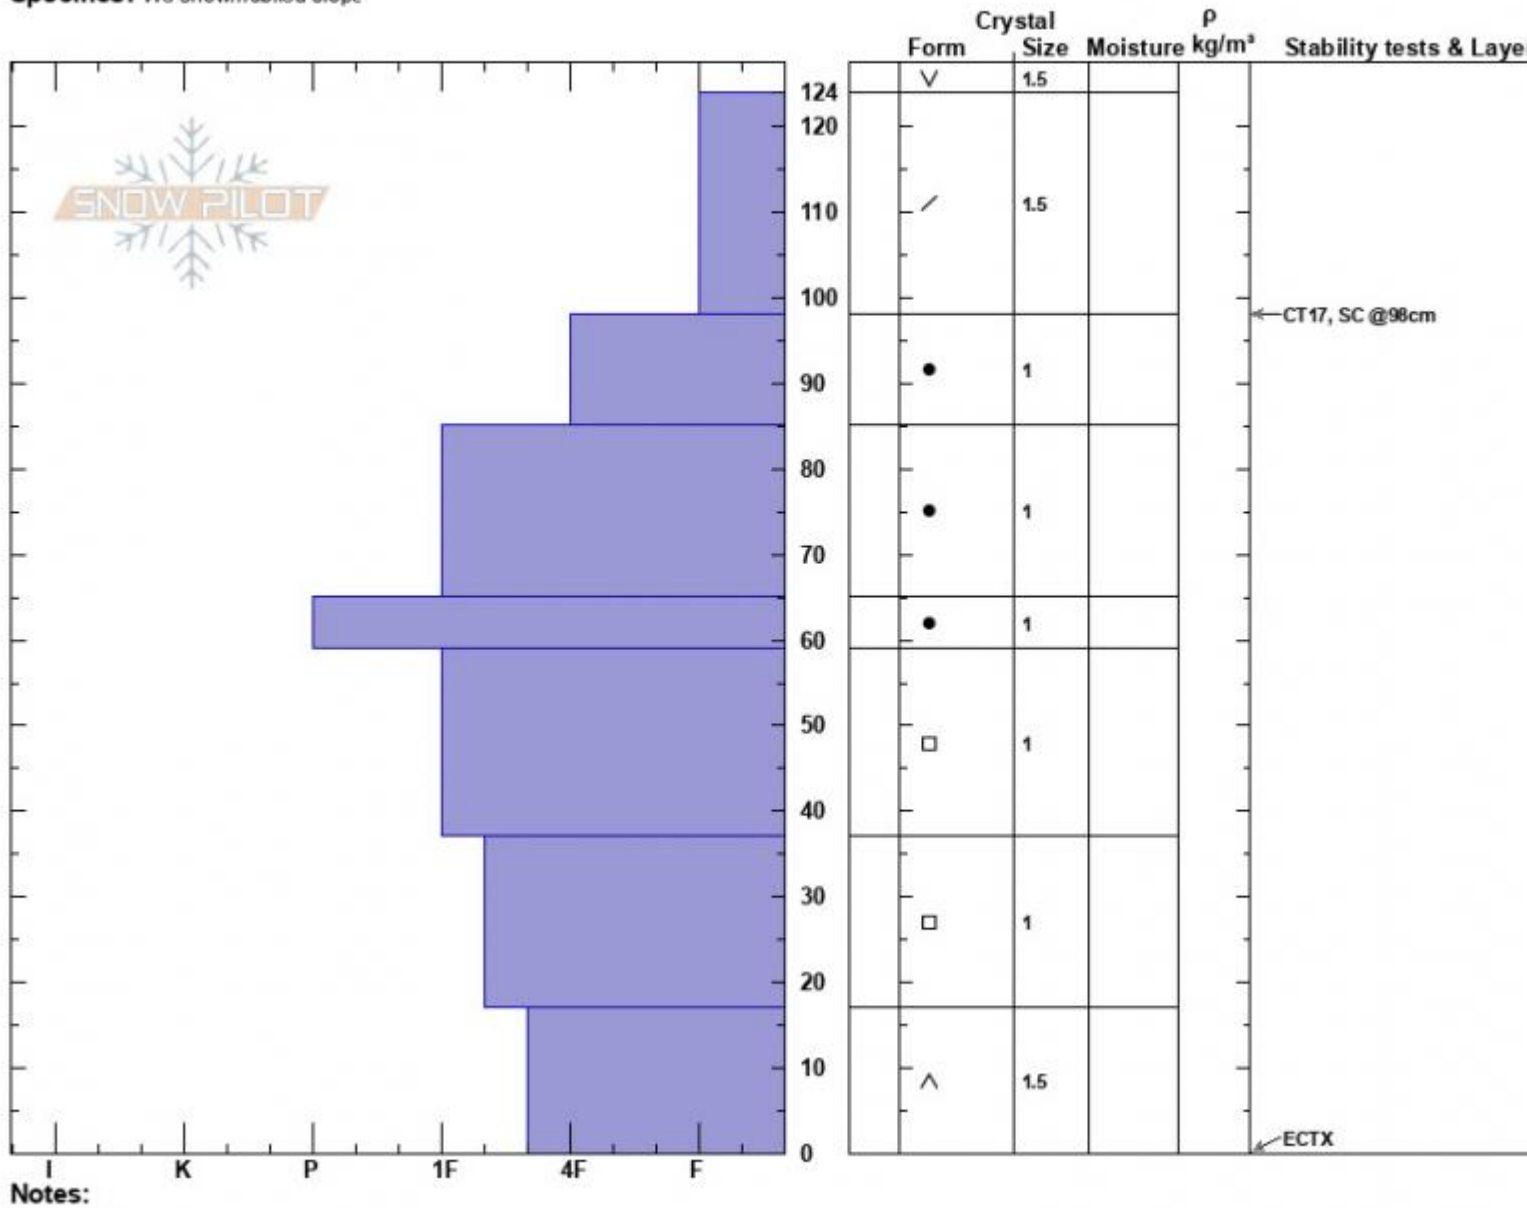

TEST  
 Centennial Range  
 ID  
 Elevation: 6434 ft  
 Aspect: 98°  
 Specifics: We snowmobiled slope

Kevin Allred  
 12/17/2022 - 1:10pm  
 Co-ord: 44.32300N, -111.25300W  
 Slope Angle: 15°  
 Wind Loading: previous

Stability: Good  
 Air Temperature:  
 Sky Cover: SCT  
 Precipitation: S-1  
 Wind: SE Light Breeze

HS:124 Layer Notes:  
 PF:35 85-65cm:Problematic layer

Pit was dug at 8,170'

Advisory Region  
 Island Park  
 Longitude  
 -111.63W  
 Latitude  
 44.52N