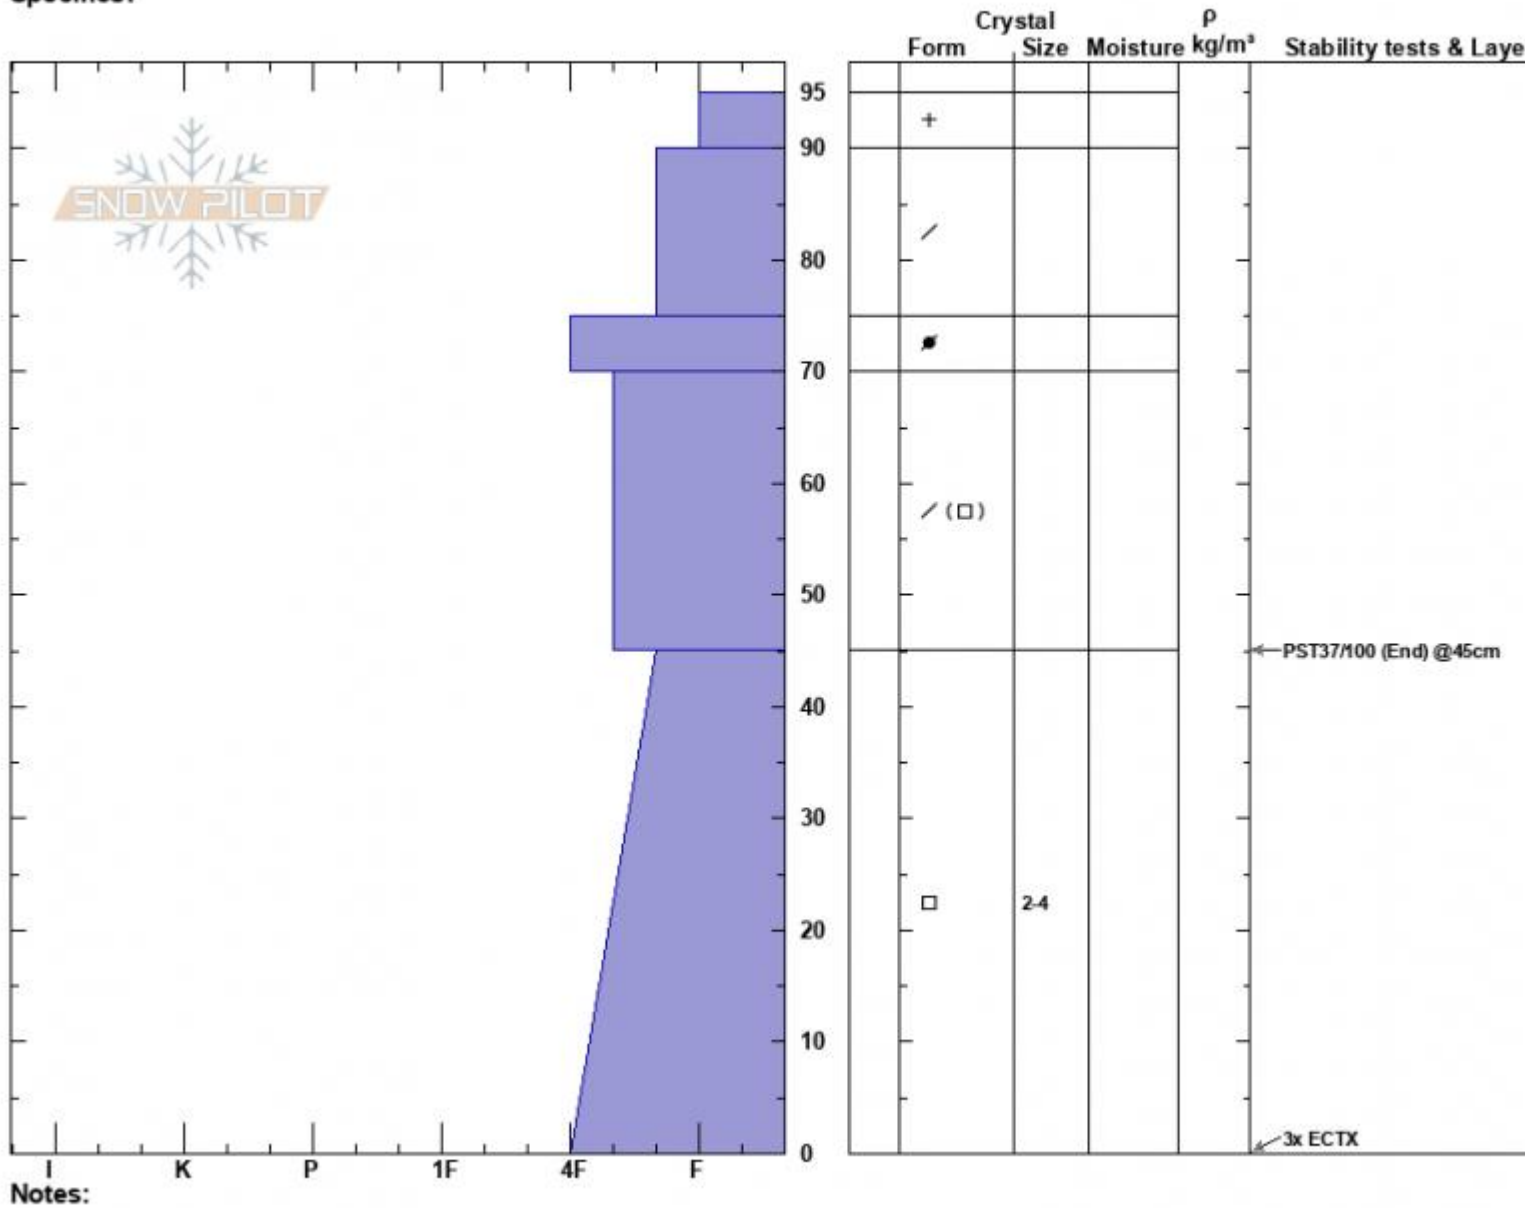

Throne, high
 Bridger Range
 MT
 Elevation: 8420 ft
 Aspect: 30°
 Specifics:

Alex Marienthal
 12/17/2022 - 11:40am
 Co-ord: 45.88214N, -110.95422W
 Slope Angle: 30°
 Wind Loading: no

Stability: Fair
 Air Temperature:
 Sky Cover: FEW
 Precipitation: NO
 Wind: Light Breeze

HS:95 Layer Notes:

Advisory Region
 Bridger Range
 Longitude
 -110.95W
 Latitude
 45.88N
 Bridger Range, 2022-12-18