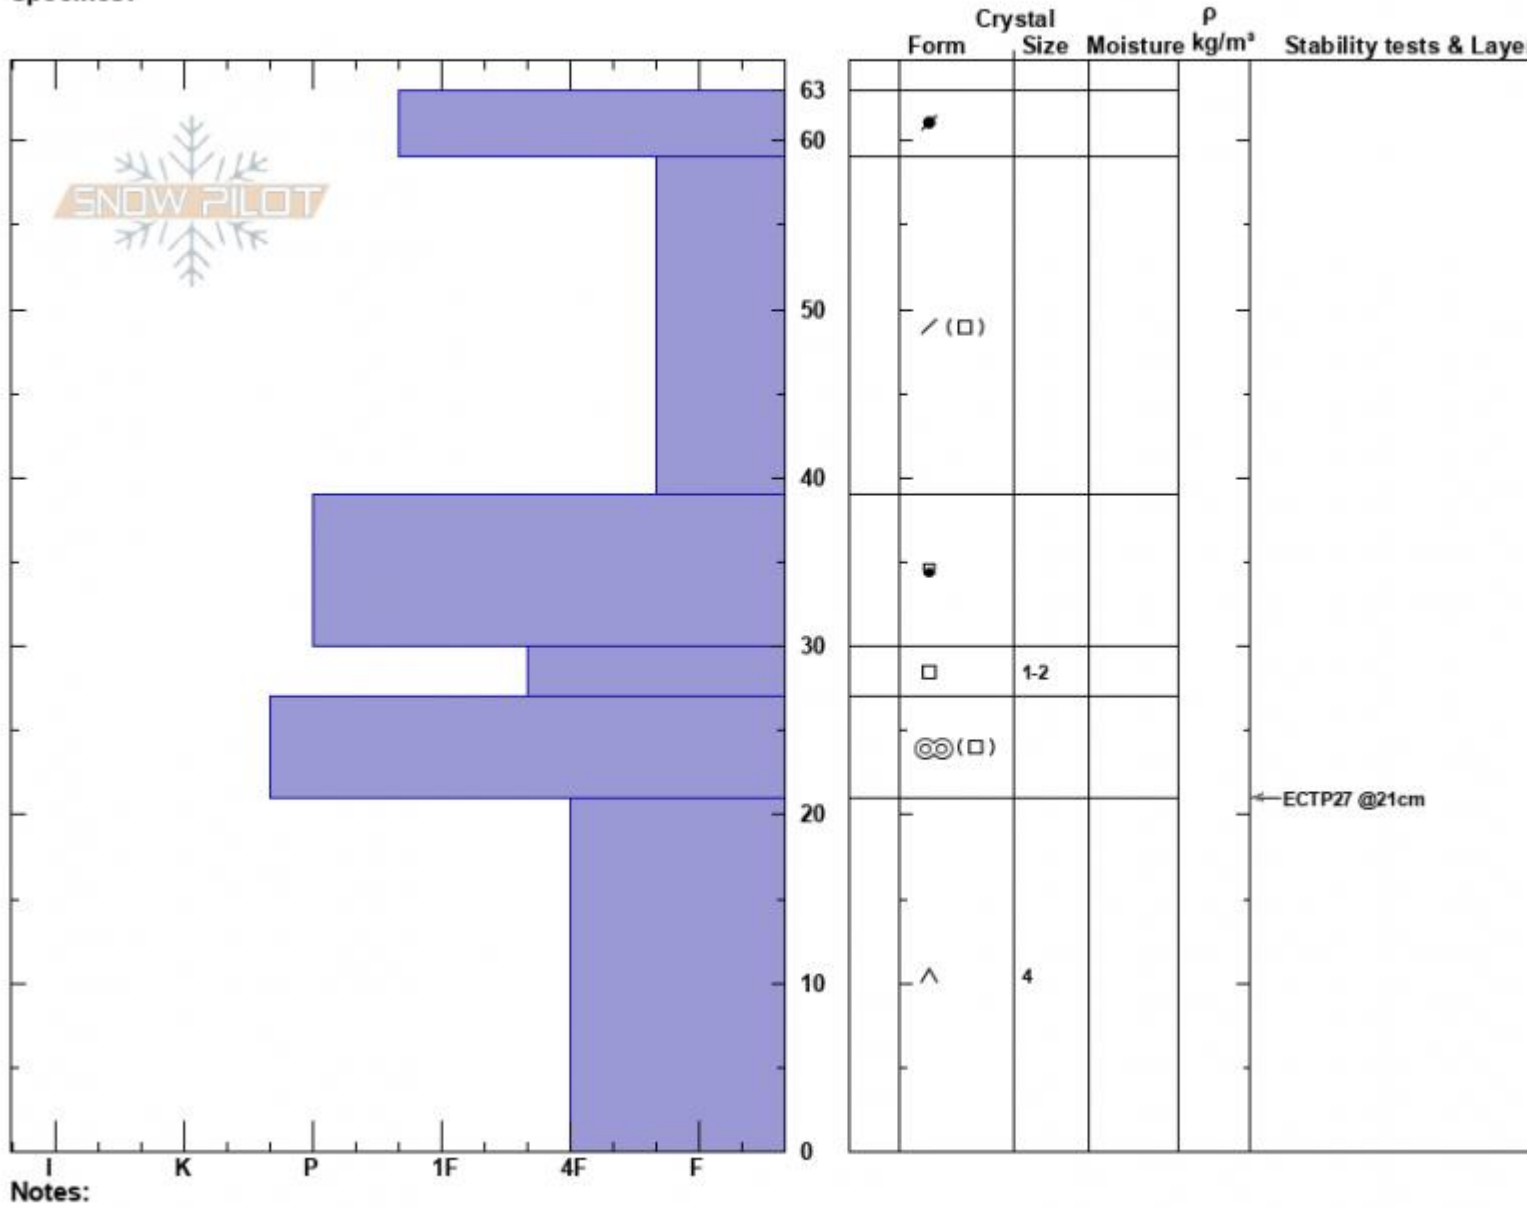

Throne, lower
 Bridger Range
 MT
 Elevation: 7845 ft
 Aspect: 60°
 Specifics:

Alex Marienthal
 12/17/2022 - 10:15am
 Co-ord: 45.88453N, -110.94861W
 Slope Angle: 27°
 Wind Loading: previous

Stability:
 Air Temperature:
 Sky Cover: FEW
 Precipitation: NO
 Wind: Light Breeze

HS:63
 PF:15
 PS:30
 Layer Notes:

Advisory Region
 Bridger Range
 Longitude
 -110.95W
 Latitude
 45.88N
 Bridger Range, 2022-12-18