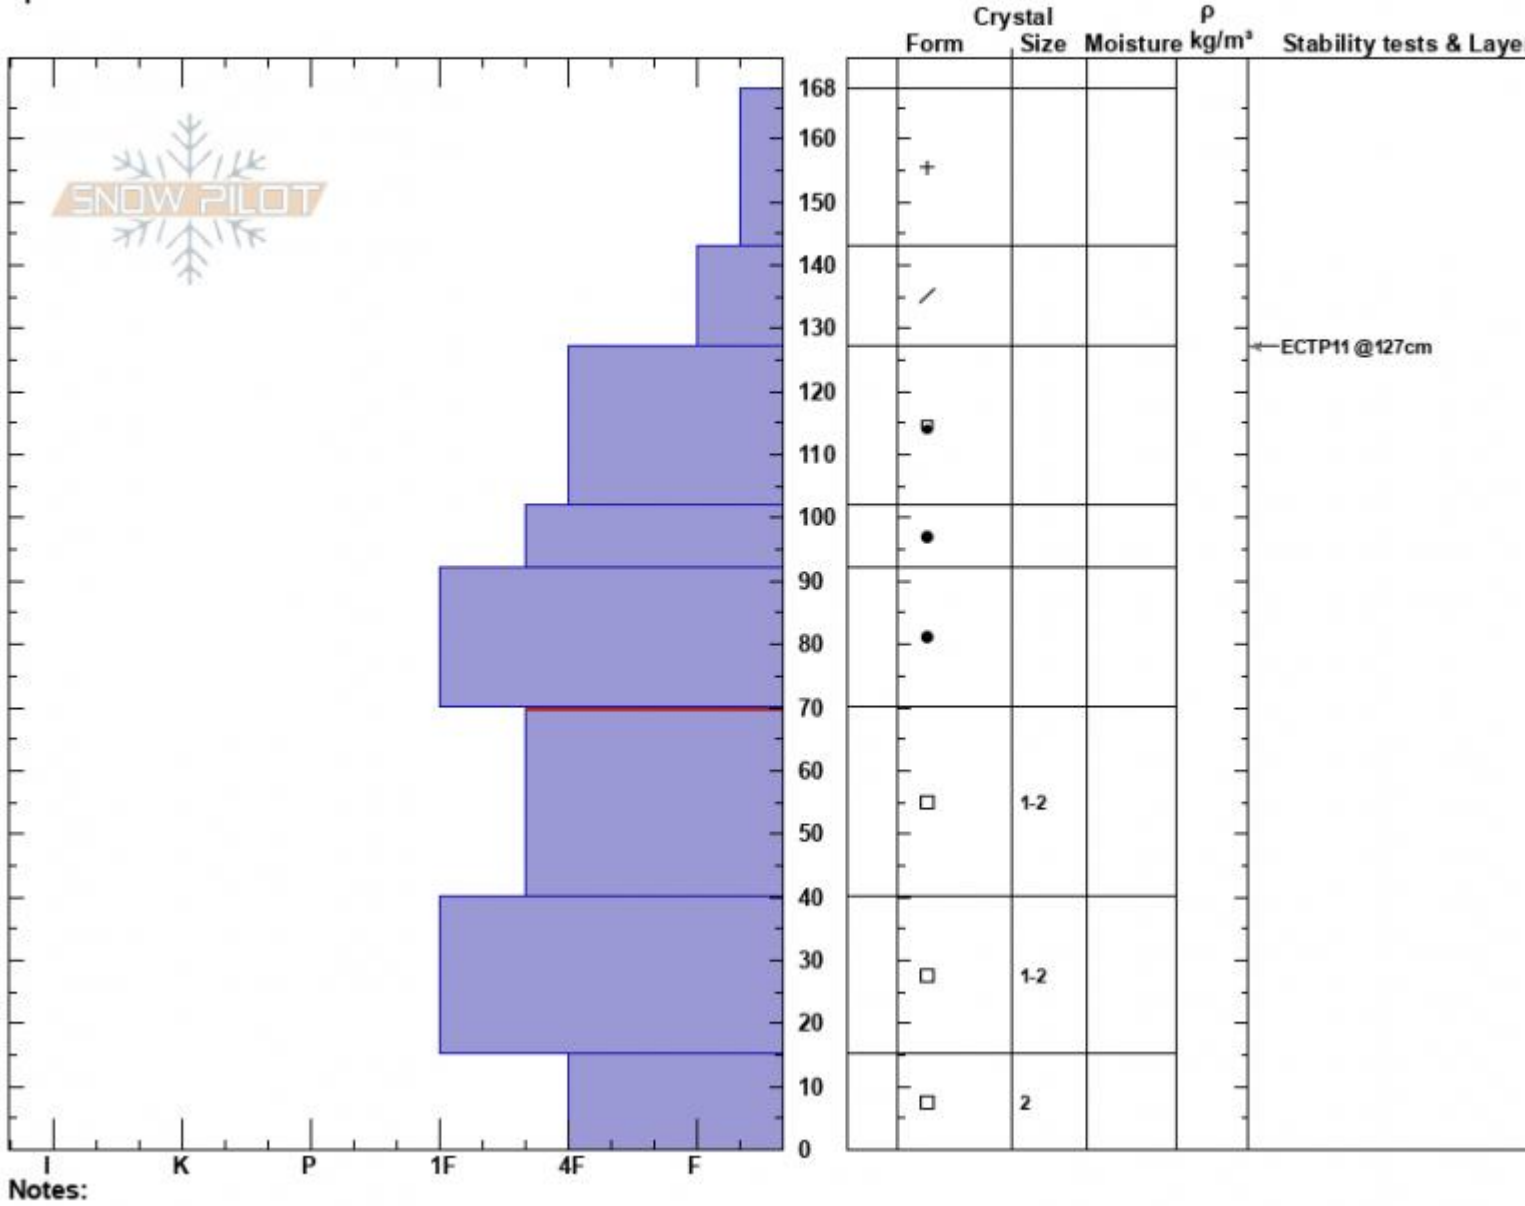

Almost Died
 Cooke City
 MT
 Elevation: 9600 ft
 Aspect: 60°
 Specifics:

Ian Hoyer
 12/20/2022 - 12:30pm
 Co-ord: 45.05109N, -109.93204W
 Slope Angle: 20°
 Wind Loading: previous

Stability: Fair
 Air Temperature:
 Sky Cover: OVC
 Precipitation: S2
 Wind: Calm

HS:168 Layer Notes:
 PF:60 70-40cm:Problematic layer

Advisory Region
 Cooke City
 Longitude
 -109.95W
 Latitude
 45.06N
 Cooke City, 2022-12-20