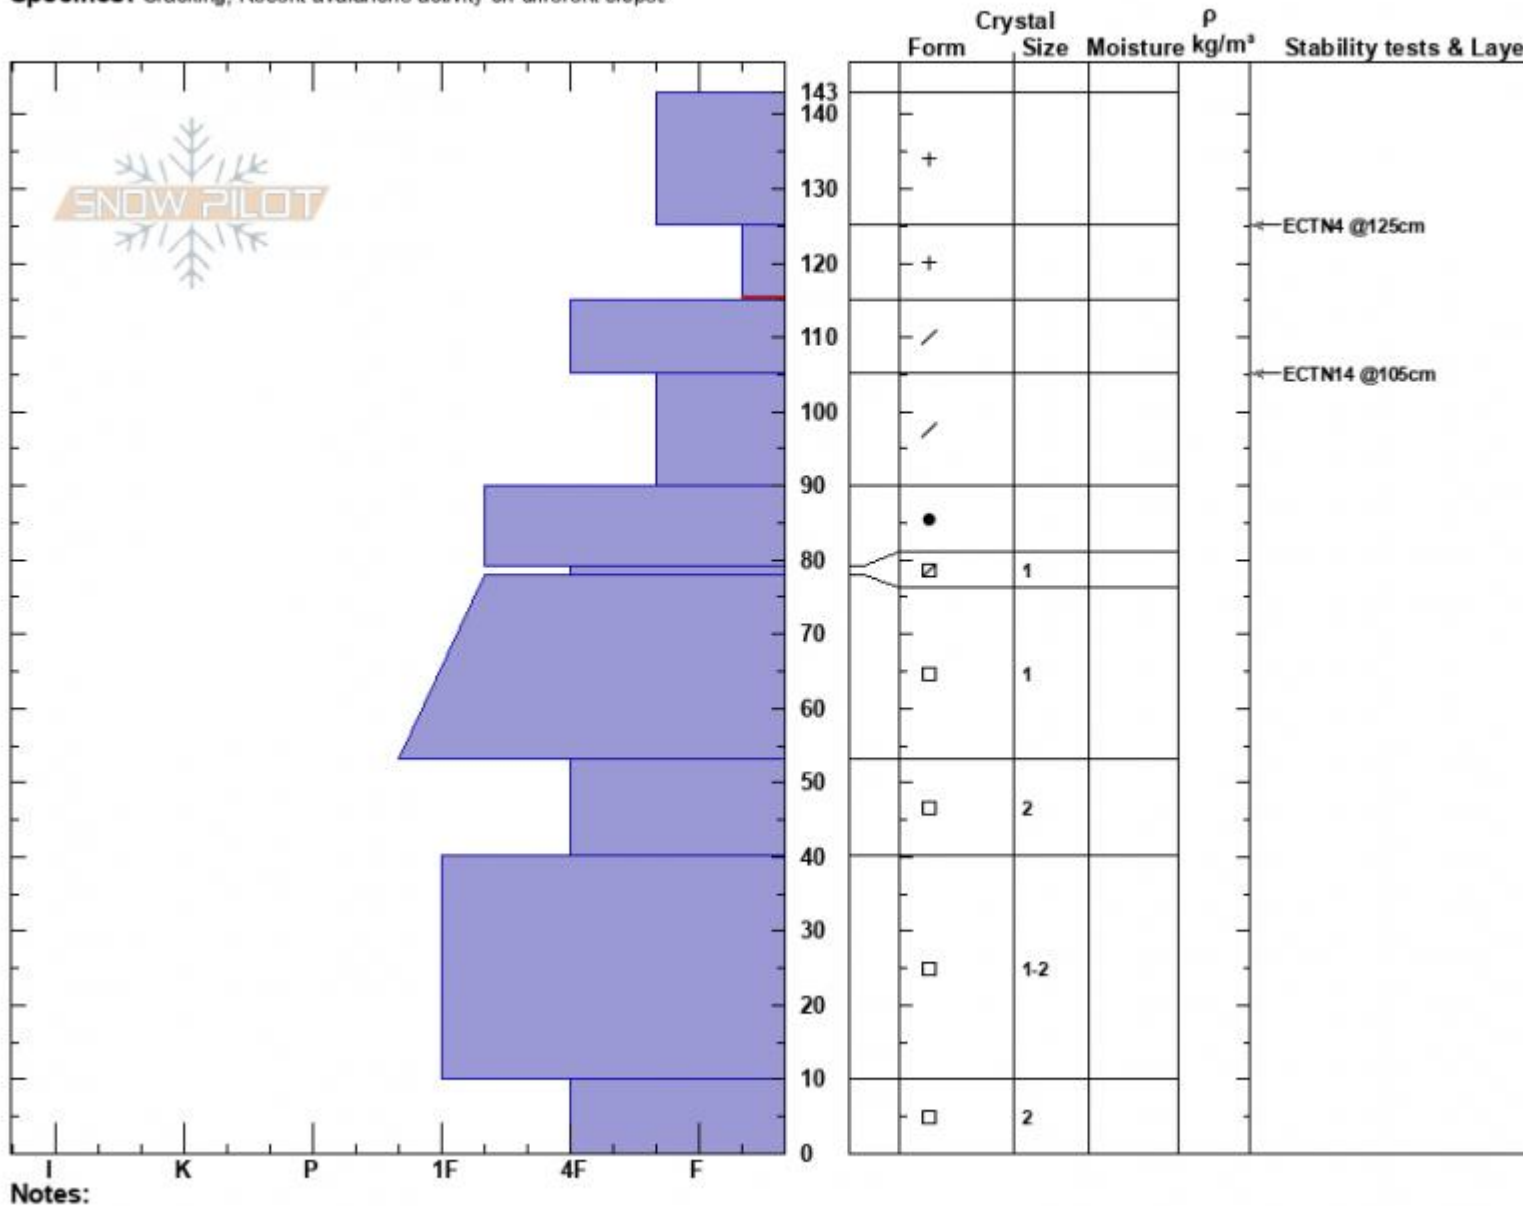

West Henderson
 Cooke City
 MT
 Elevation: 9328 ft
 Aspect: 220°
 Specifics: Cracking; Recent avalanche activity on different slopes

Dave Zinn
 12/21/2022 - 9:15am
 Co-ord: 45.04193N, -109.94346W
 Slope Angle: 25°
 Wind Loading:

Stability: Poor
 Air Temperature: -15°C
 Sky Cover: OVC
 Precipitation: NO
 Wind: W Light Breeze

HS:143
 PF:90
 PS:30
 Layer Notes:
 125-115cm:Problematic layer

Advisory Region
 Cooke City
 Longitude
 -109.95W
 Latitude
 45.05N
 Cooke City, 2022-12-21