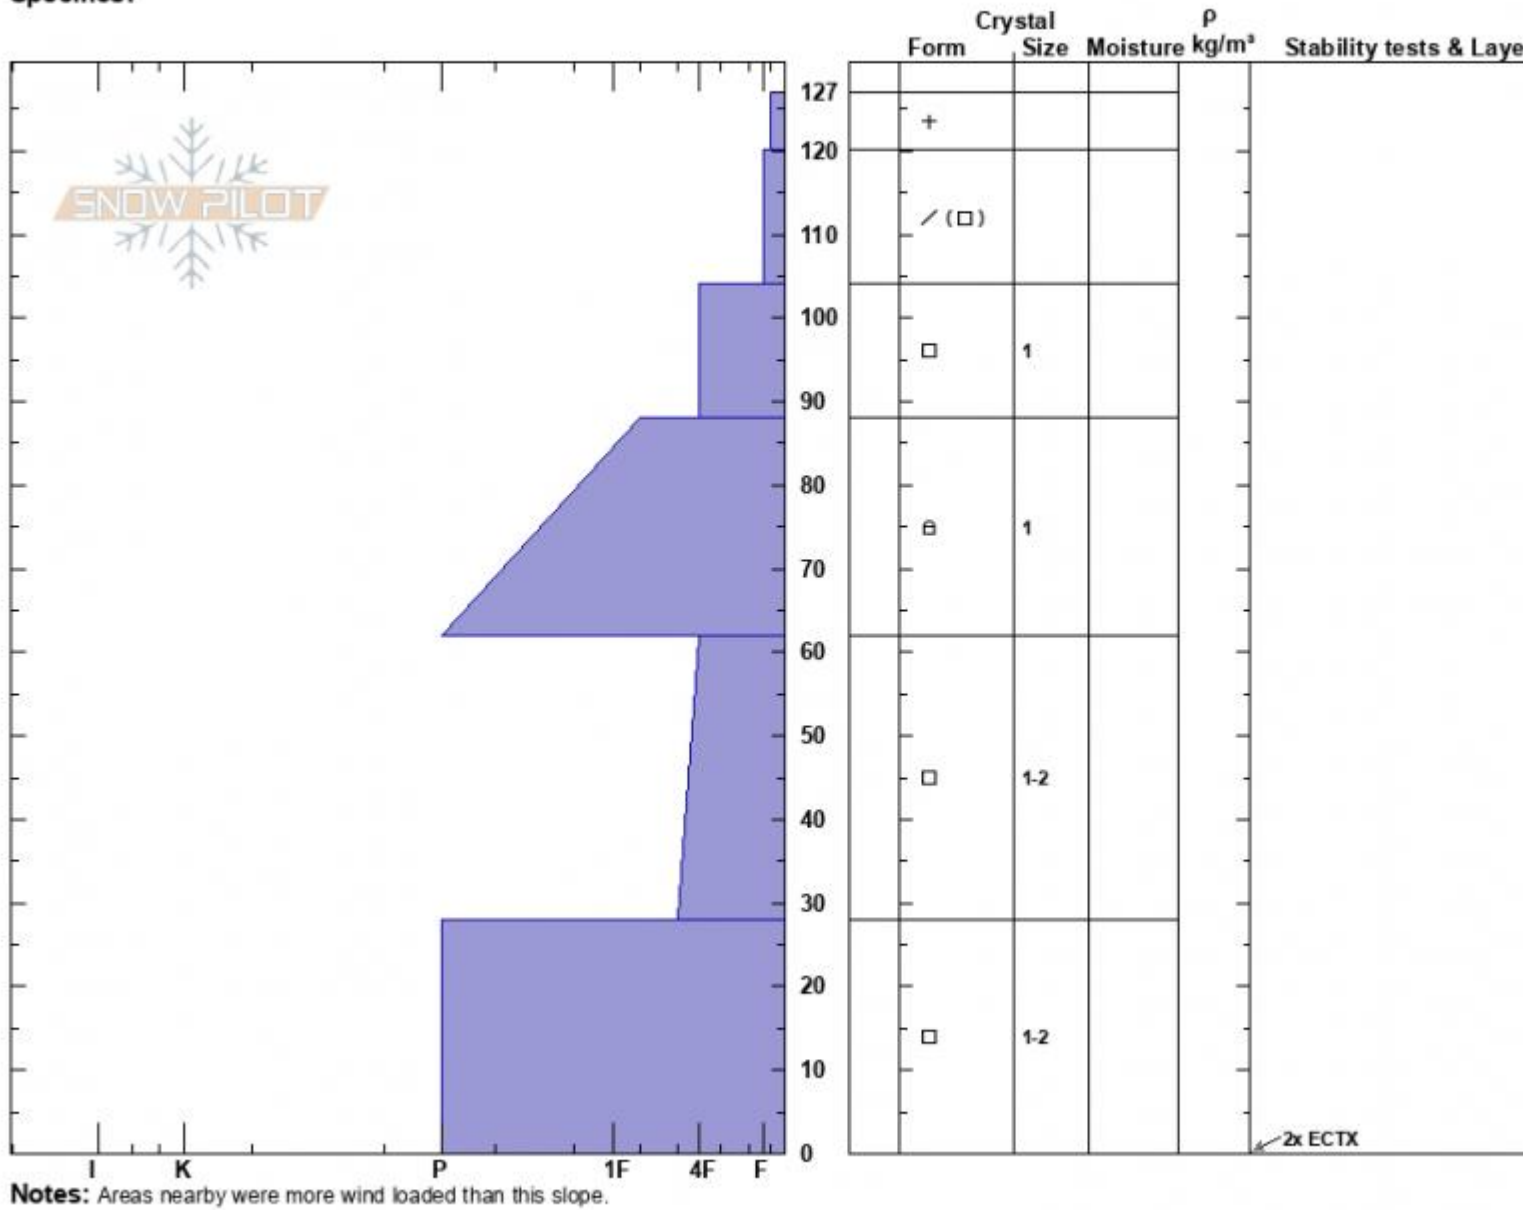

Wilderness Boundary
 Madison Range-S
 MT
 Elevation: 8770 ft
 Aspect: 217°
 Specifics:

Alex Haddad
 12/23/2022 - 12:47pm
 Co-ord: 44.97667N, -111.35940W
 Slope Angle: 29°
 Wind Loading: no

Stability: HS:127 Layer Notes:
 Air Temperature: -16.7°C PF:80
 Sky Cover: OVC
 Precipitation: S1
 Wind: SW Light Breeze

Advisory Region
 Southern Madison
 Longitude
 -111.31W
 Latitude
 44.96N
 Southern Madison, 2022-12-23