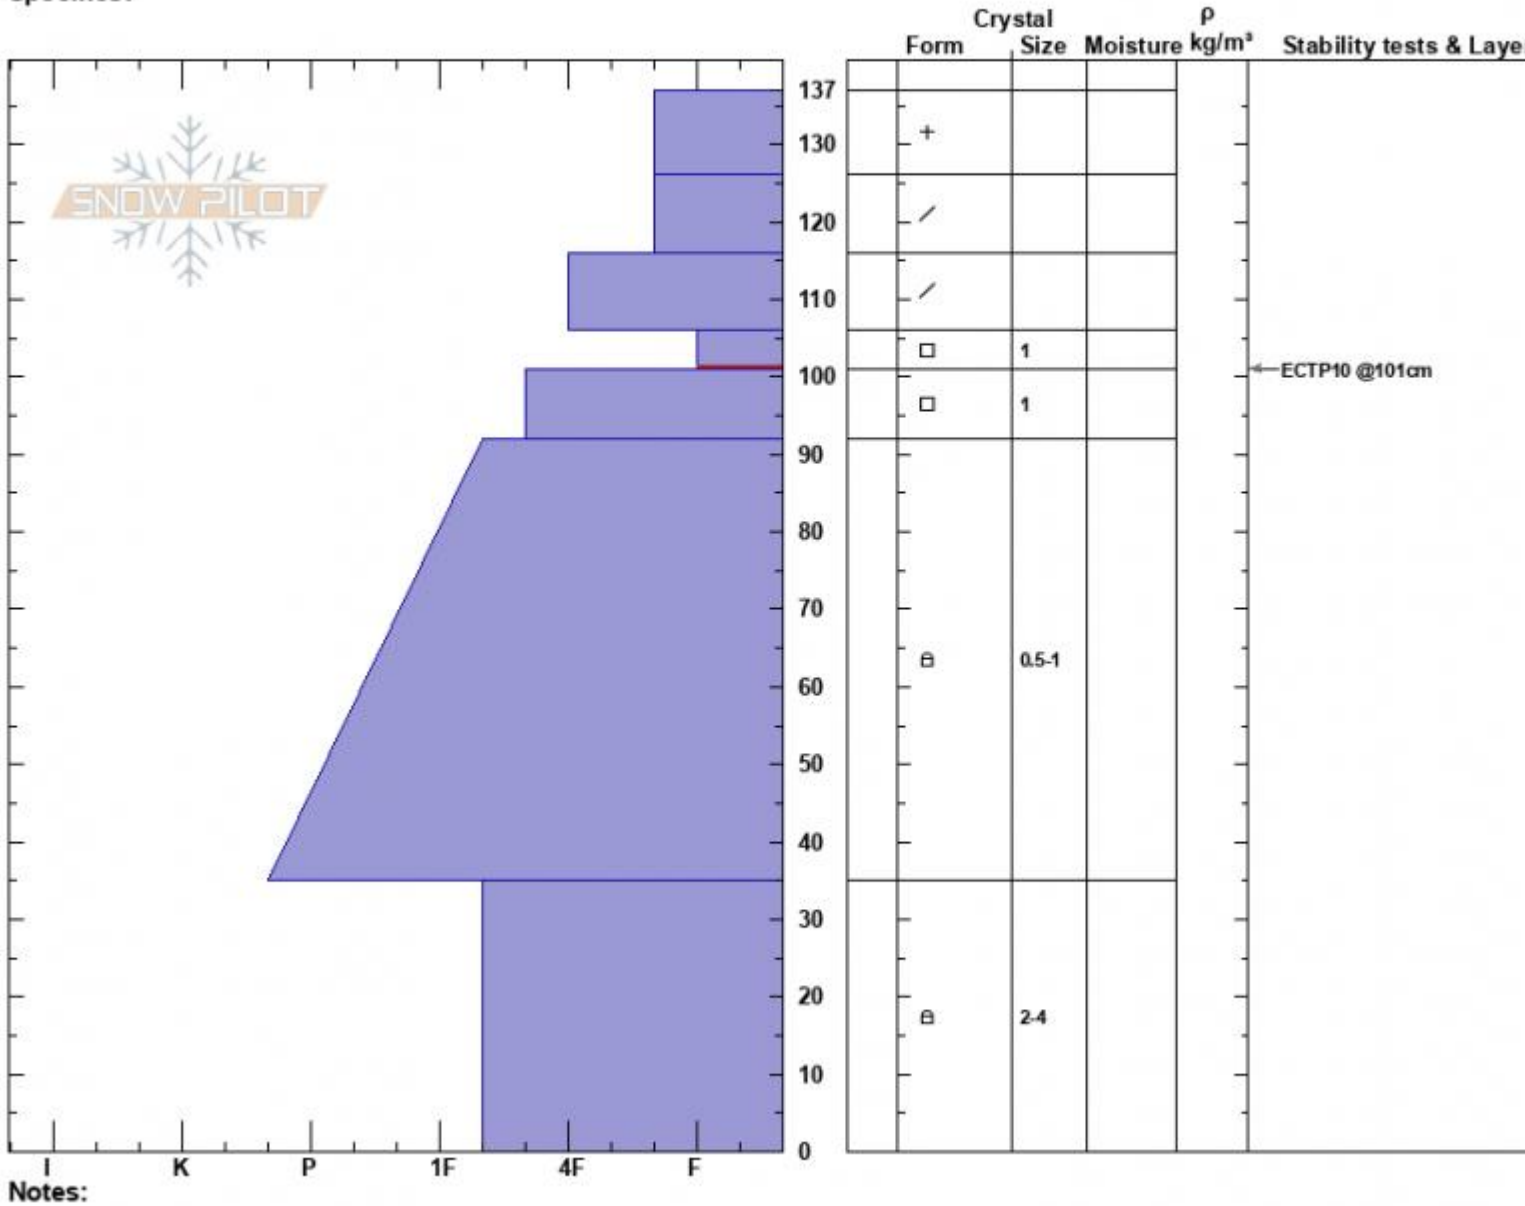

Ski Hill
 Lionhead Range
 MT
 Elevation: 8600 ft
 Aspect: 80°
 Specifics:

Doug Chabot-Admin
 12/24/2022 - 11:15am
 Co-ord: 44.70298N, -111.29786W
 Slope Angle: 27°
 Wind Loading: no

Stability: Fair
 Air Temperature:
 Sky Cover: OVC
 Precipitation: NO
 Wind: Calm

HS:137 **Layer Notes:**
 106-101cm: Problematic layer

Notes:
 Advisory Region
 Lionhead Range
 Longitude
 -111.29W
 Latitude
 44.70N
 Lionhead Range, 2022-12-24