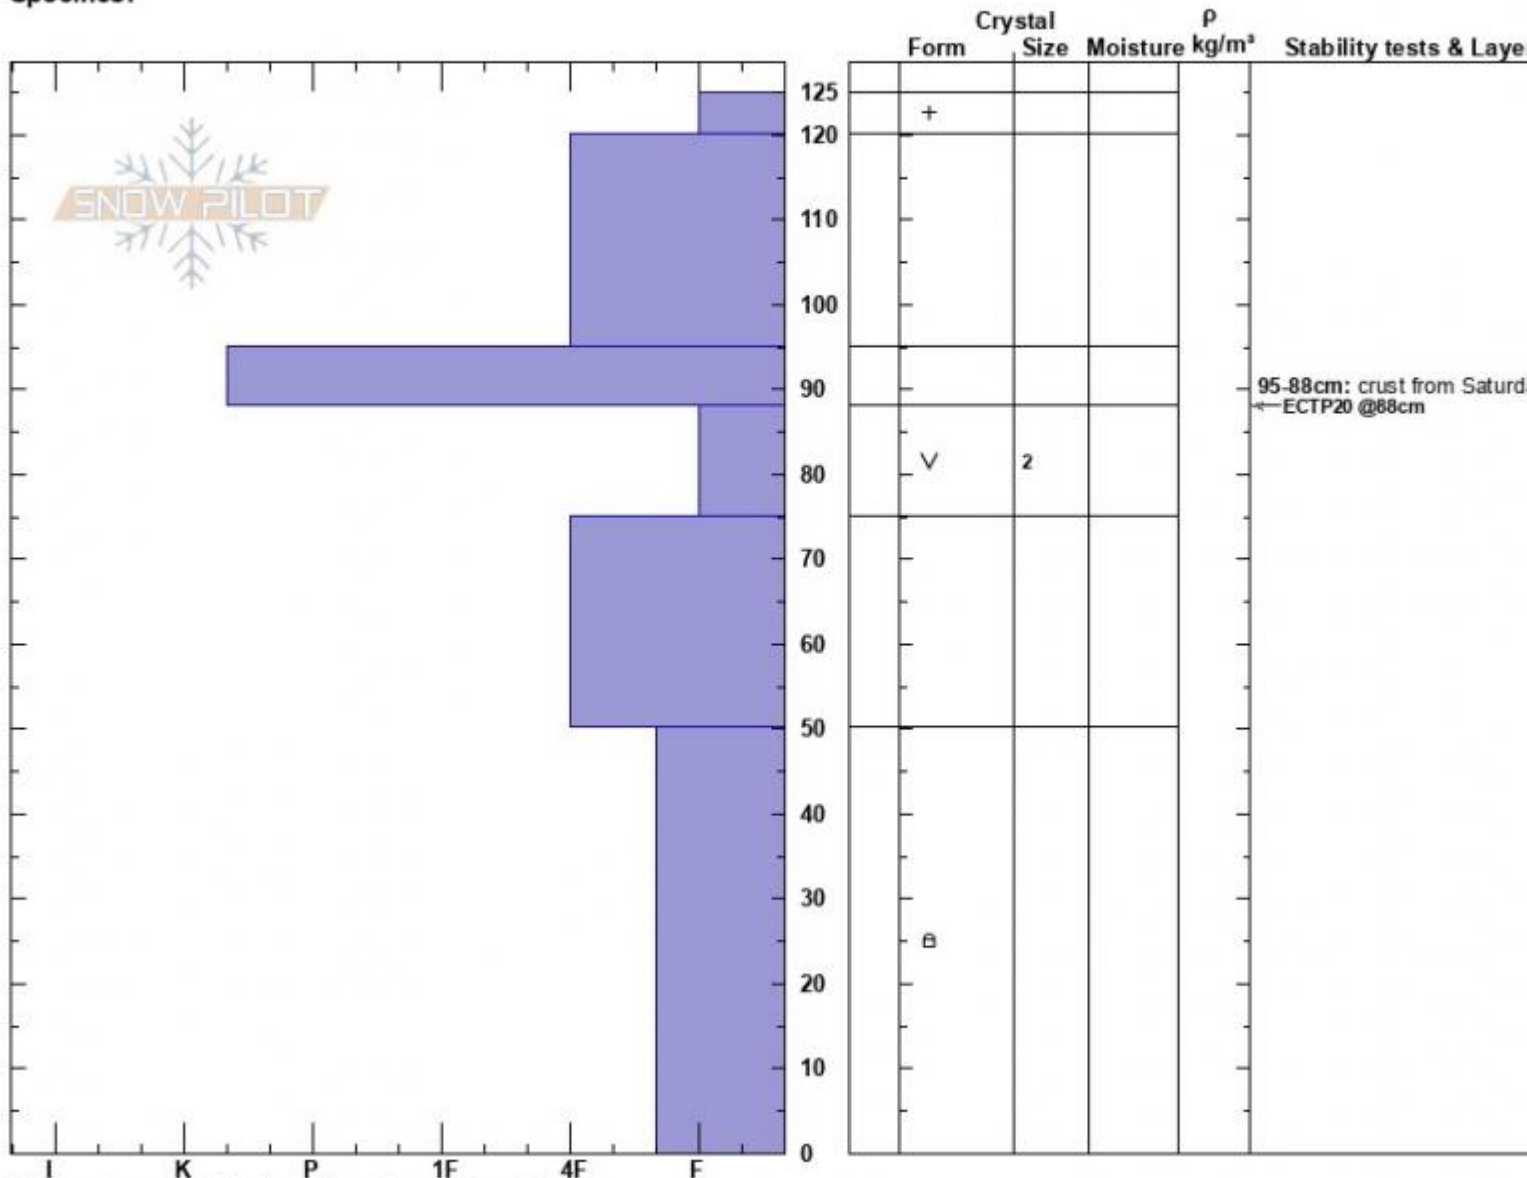

Blackmore 12/26/22  
 Gallatin Range-N  
 MT  
 Elevation: 9590 ft  
 Aspect: E  
 Specifics:

Elana Selinger  
 12/26/2022 - 12:30pm  
 Co-ord: 45.44625N, -111.00014W  
 Slope Angle: 25°  
 Wind Loading: yes

Stability:  
 Air Temperature: 35°C  
 Sky Cover: CLR  
 Precipitation: NO  
 Wind: SW Strong

HS:125 **Layer Notes:**  
 95-88cm: crust from Saturday  
 88-75cm: Problematic layer

Notes: strong gusts blowing SW, evidence of S and N winds

we dug in a protected area in sparse trees to try to find intact SH, others on a more open slope found the SH layer but it did not propagate  
 handpit at the top of the ridge also found SH layer

Advisory Region  
 Northern Gallatin  
 Longitude  
 -111.00W  
 Latitude  
 45.44N  
 Northern Gallatin, 2022-12-27