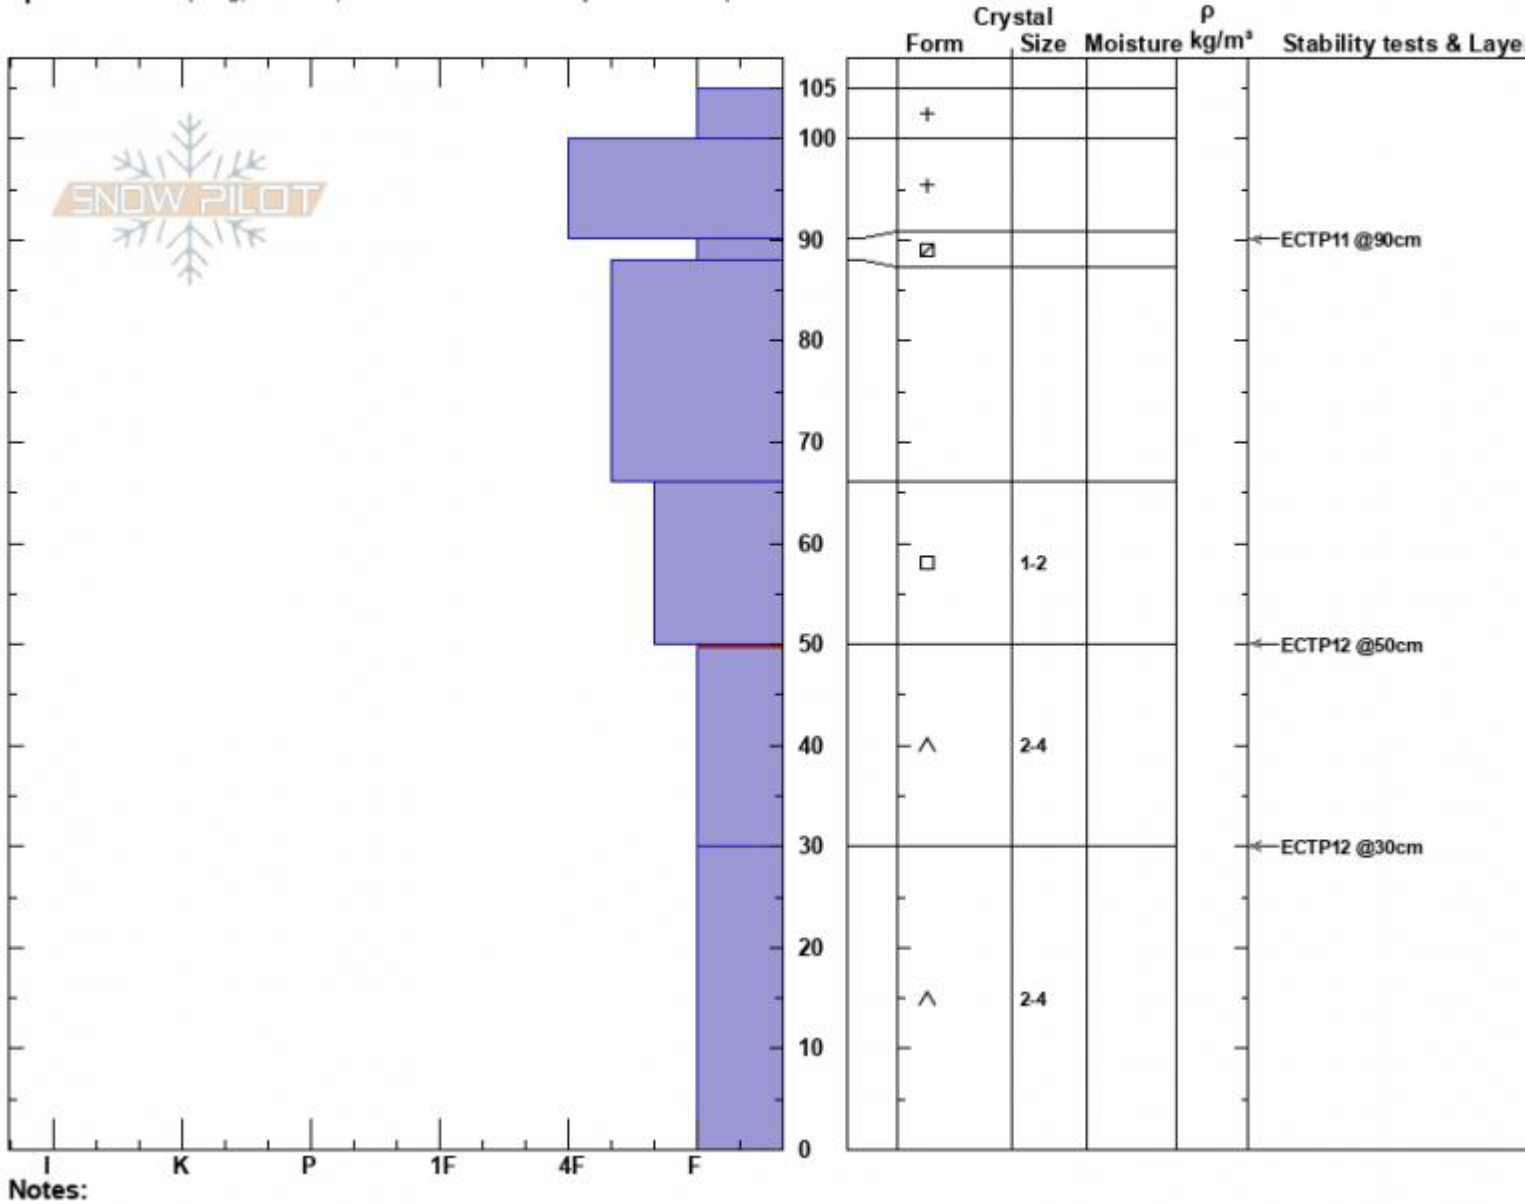

Sunlight Basin
 Madison Range-S
 MT
 Elevation: 9438 ft
 Aspect: 105°

Ian Hoyer
 12/28/2022 - 10:00am
 Co-ord: 44.97520N, -111.31385W
 Slope Angle: 30°
 Wind Loading: no

Stability: Poor
 Air Temperature:
 Sky Cover: OVC
 Precipitation: S-1
 Wind: Calm

HS:105
 PF:65
 Layer Notes:
 50-30cm: Problematic layer

Specifics: Collapsing, localized; Recent avalanche activity on similar slopes

Advisory Region
 Southern Madison
 Longitude
 -111.27W
 Latitude
 45.06N

Avalanche Details: [Natural Avalanche in Sage Basin](#)
 Southern Madison, 2022-12-28