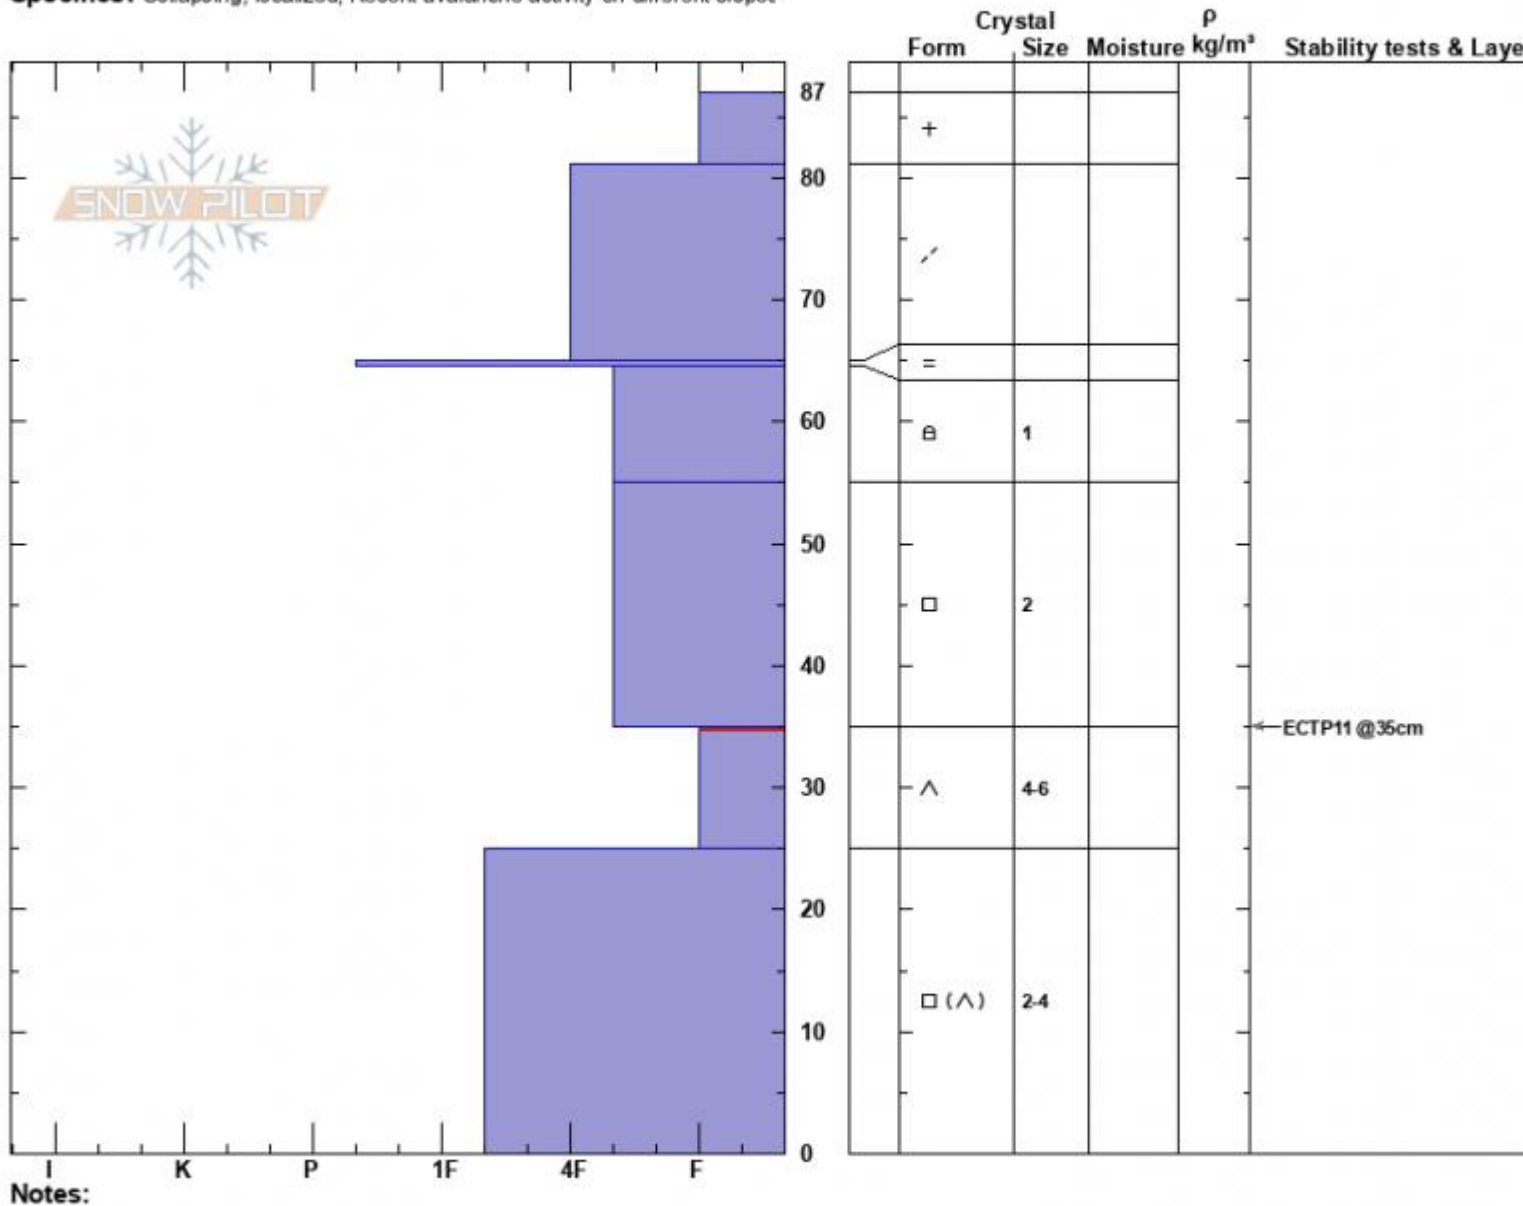

Consolation Hill
 Madison Range-S
 MT
 Elevation: 9200 ft
 Aspect: 115°
 Specifics: Collapsing, localized; Recent avalanche activity on different slopes

Ian Hoyer
 12/28/2022 - 12:00pm
 Co-ord: 44.97243N, -111.27132W
 Slope Angle: 20°
 Wind Loading: no

Stability: Poor
 Air Temperature:
 Sky Cover: OVC
 Precipitation: S-1
 Wind: NW Light Breeze

HS:87
 PF:70
 Layer Notes: 35-25cm:Problematic layer

Advisory Region
 Southern Madison
 Longitude
 -111.27W
 Latitude
 45.06N
 Southern Madison, 2022-12-28