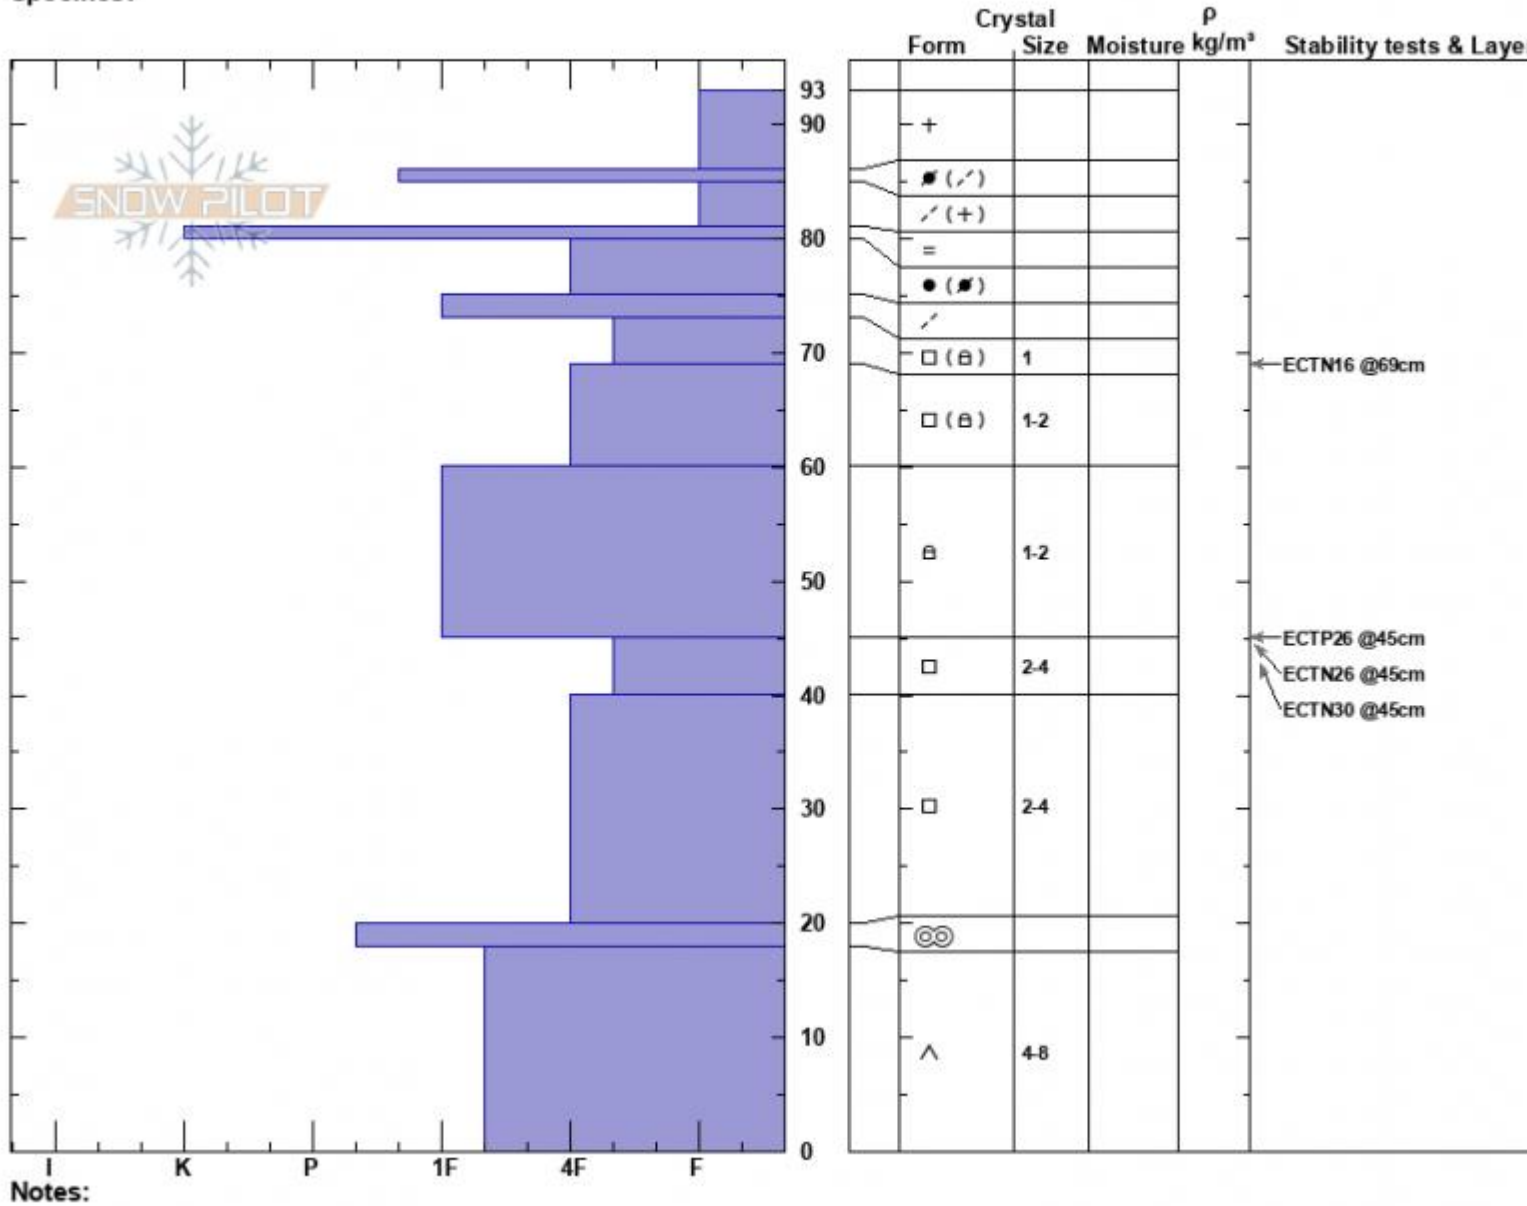

2nd Yellow Mule
 Madison Range-N
 MT
 Elevation: 9400 ft
 Aspect: 50°
 Specifics:

Alex Marienthal
 12/26/2022 - 11:45am
 Co-ord: 45.17714N, -111.40059W
 Slope Angle: 25°
 Wind Loading: previous

Stability: Fair
 Air Temperature:
 Sky Cover: SCT
 Precipitation: NO
 Wind: SW Moderate

HS:93
 Layer Notes:
 45-40cm: Problematic layer

Notes:
 Advisory Region
 Northern Madison
 Longitude
 -111.38W
 Latitude
 45.17N
 Northern Madison, 2022-12-26