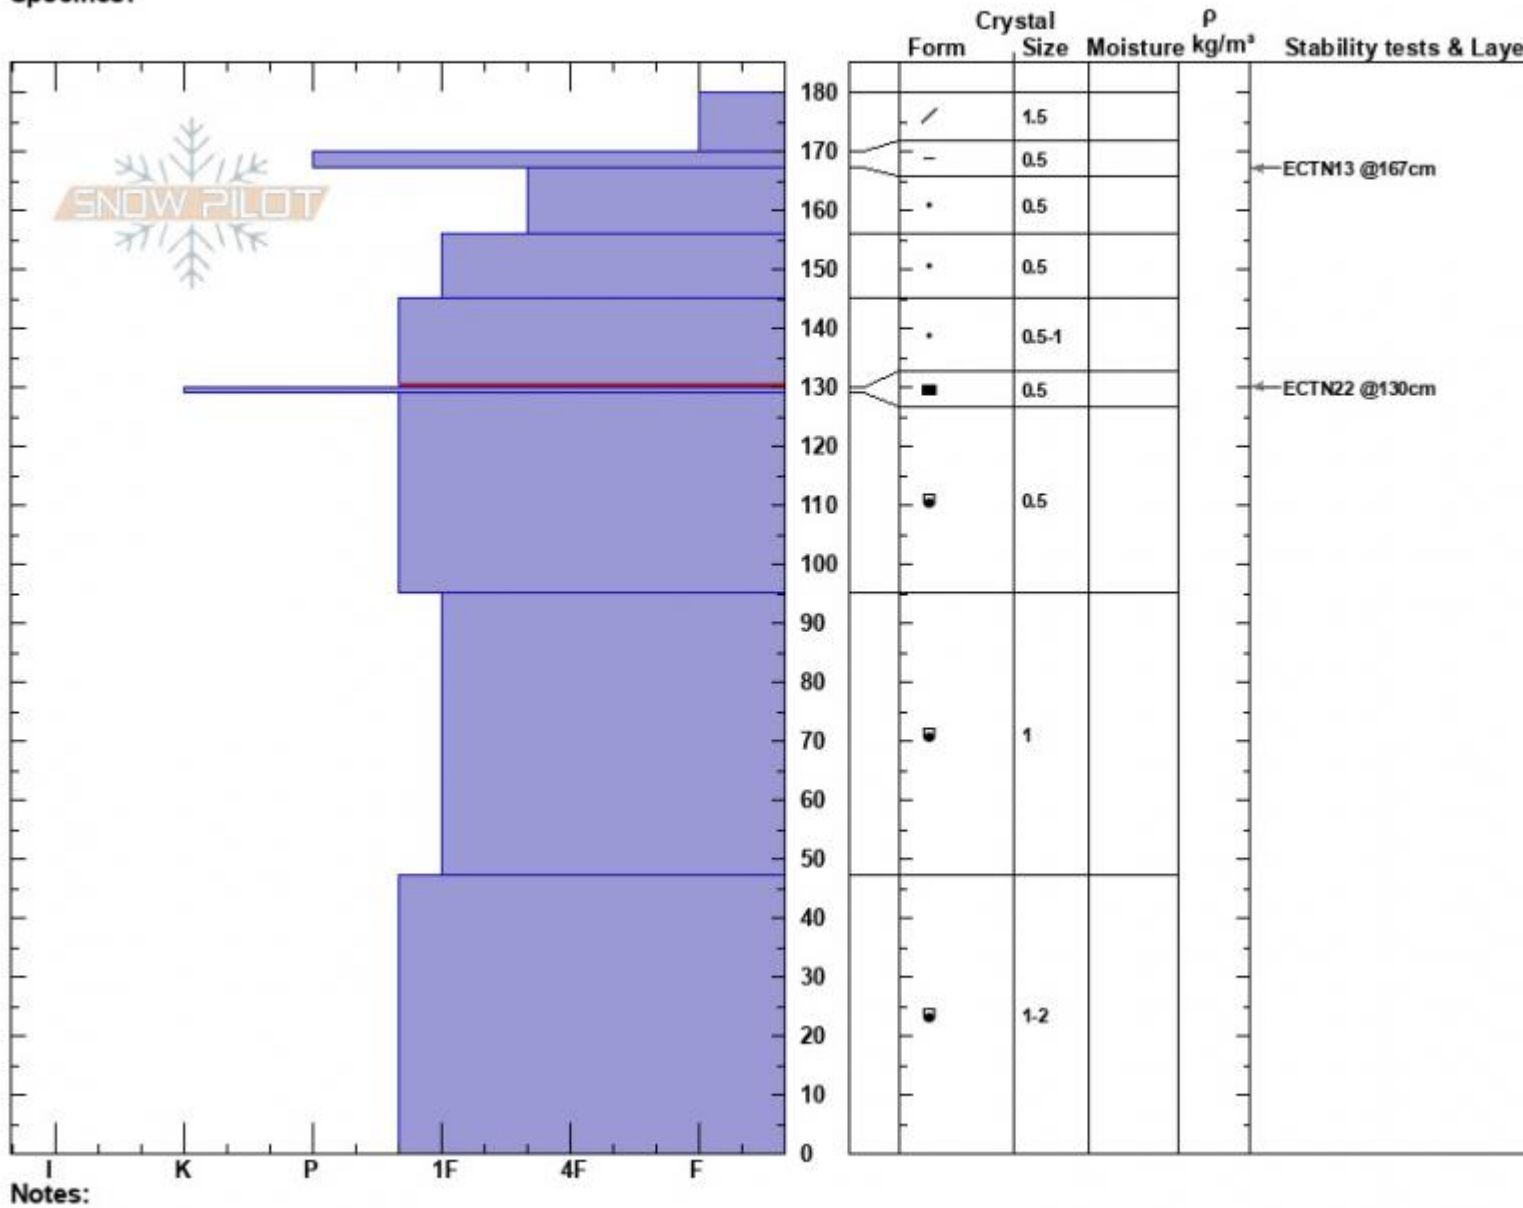

Blackmore Lake
 Gallatin Range-N
 MT
 Elevation: 2626 m
 Aspect: NE
 Specifics:

Erich Schreier
 12/31/2022 - 1:30pm
 Co-ord: 45.46733N, -110.99837W
 Slope Angle: 30°
 Wind Loading: previous

Stability:
 Air Temperature: -2°C
 Sky Cover: SCT
 Precipitation: NO
 Wind:

HS:180 Layer Notes:
 145-130cm: Problematic layer

Advisory Region
 Northern Gallatin
 Longitude
 -111.00W
 Latitude
 45.44N
 Northern Gallatin, 2022-12-31