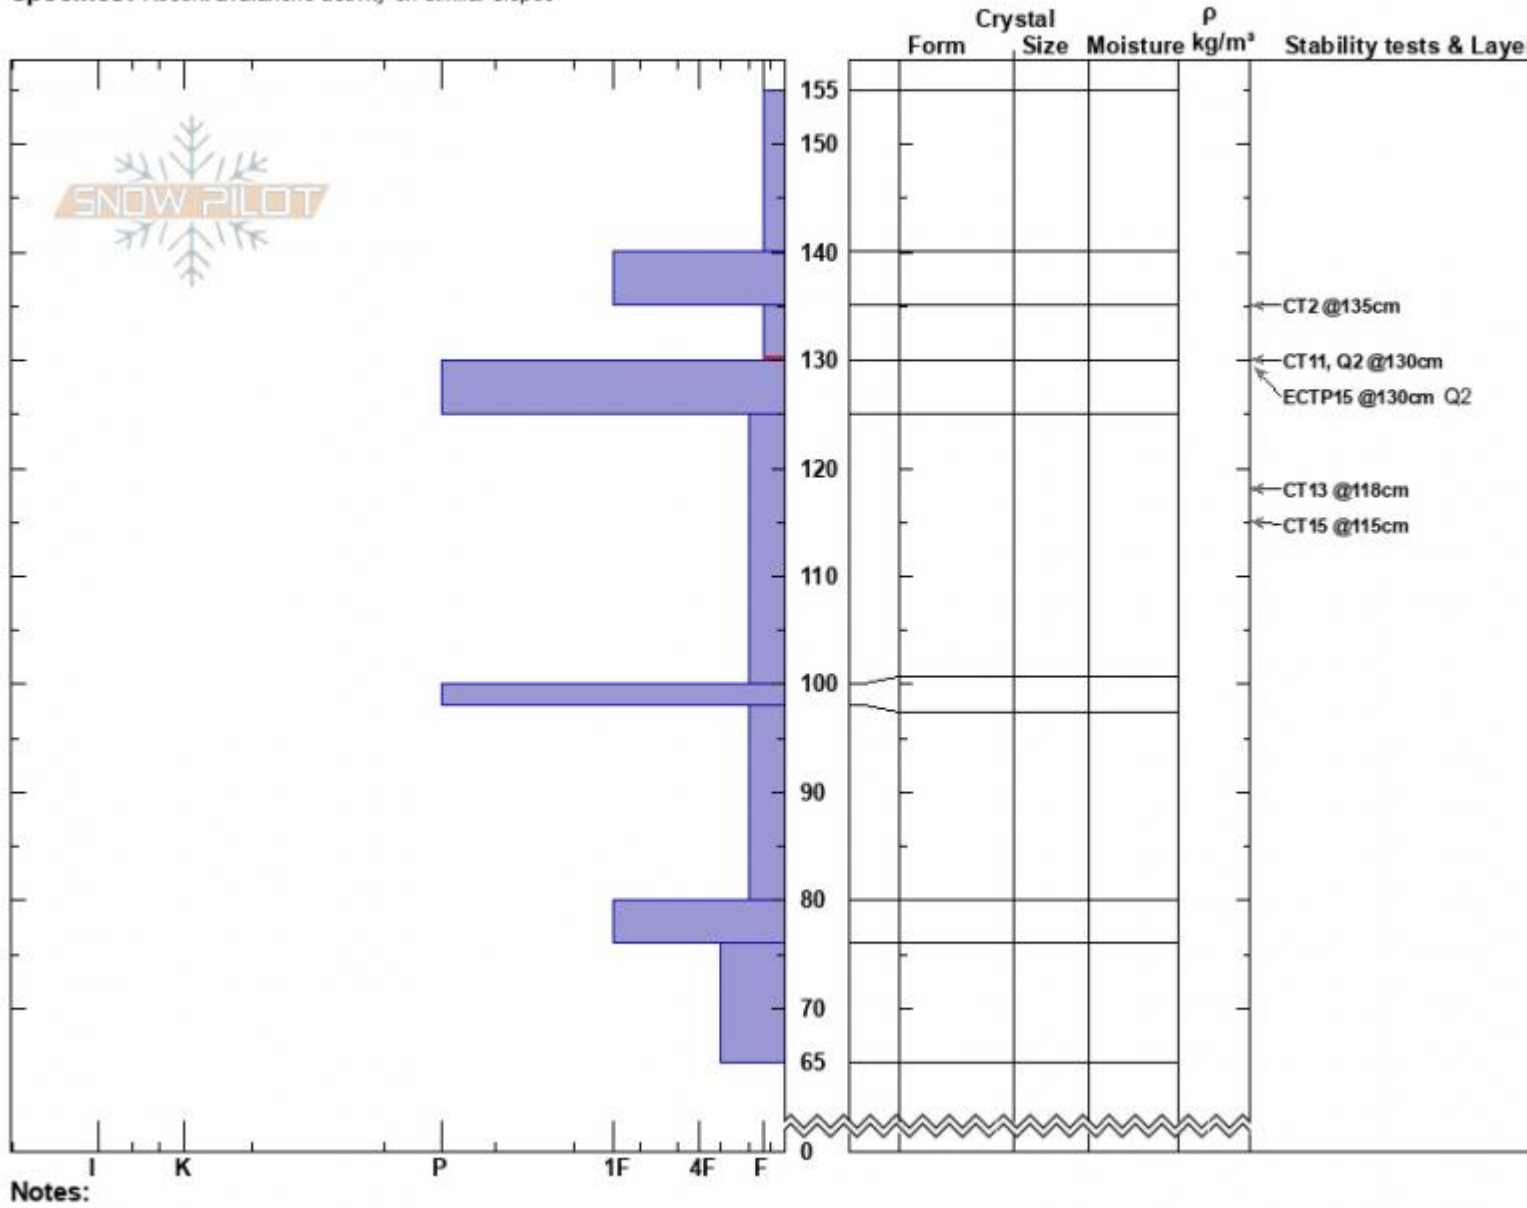

Mt Blackmore
 Gallatin Range-N
 MT
 Elevation: 9563 ft
 Aspect: E
 Specifics: Recent avalanche activity on similar slopes

Eliza Donahue
 12/31/2022 - 1:00pm
 Co-ord: 45.44738N, -110.99965W
 Slope Angle: 28°
 Wind Loading: yes

Stability:
 Air Temperature: 26°F
 Sky Cover: OVC
 Precipitation: S-1
 Wind: Calm

HS:155
 PF:35
 Layer Notes: 135-130cm:Problematic layer

Advisory Region
 Northern Gallatin
 Longitude
 -111.00W
 Latitude
 45.44N
 Northern Gallatin, 2022-12-31