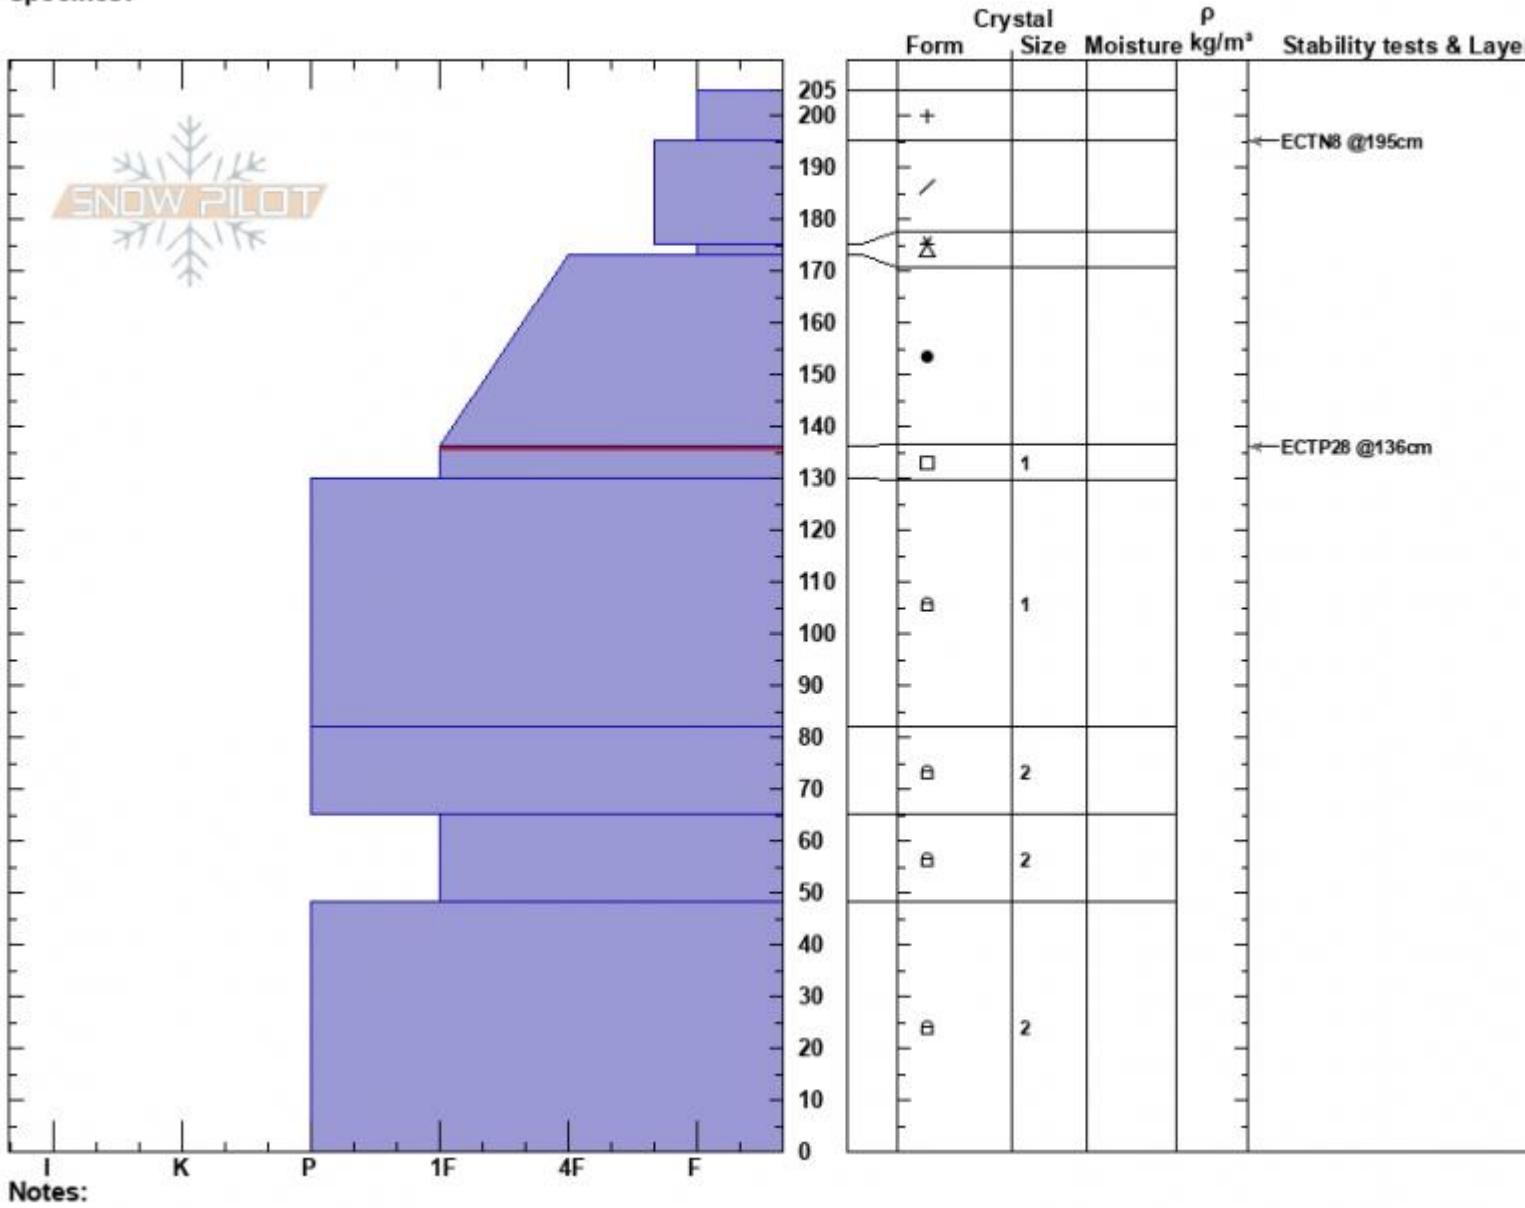

Sawtelle Roadside
 Centennial Range
 ID
 Elevation: 8998 ft
 Aspect: 90°
 Specifics:

Dave Zinn
 01/01/2023 - 12:40pm
 Co-ord: 44.55362N, -111.44480W
 Slope Angle: 26°
 Wind Loading: previous

Stability: Fair
 Air Temperature:
 Sky Cover: CLR
 Precipitation: NO
 Wind: N Light Breeze

HS:205
 PF:30
 Layer Notes: 136-130cm:Problematic layer

Notes:
 Advisory Region
 Island Park
 Longitude
 -111.44W
 Latitude
 44.56N
 Island Park, 2023-01-01