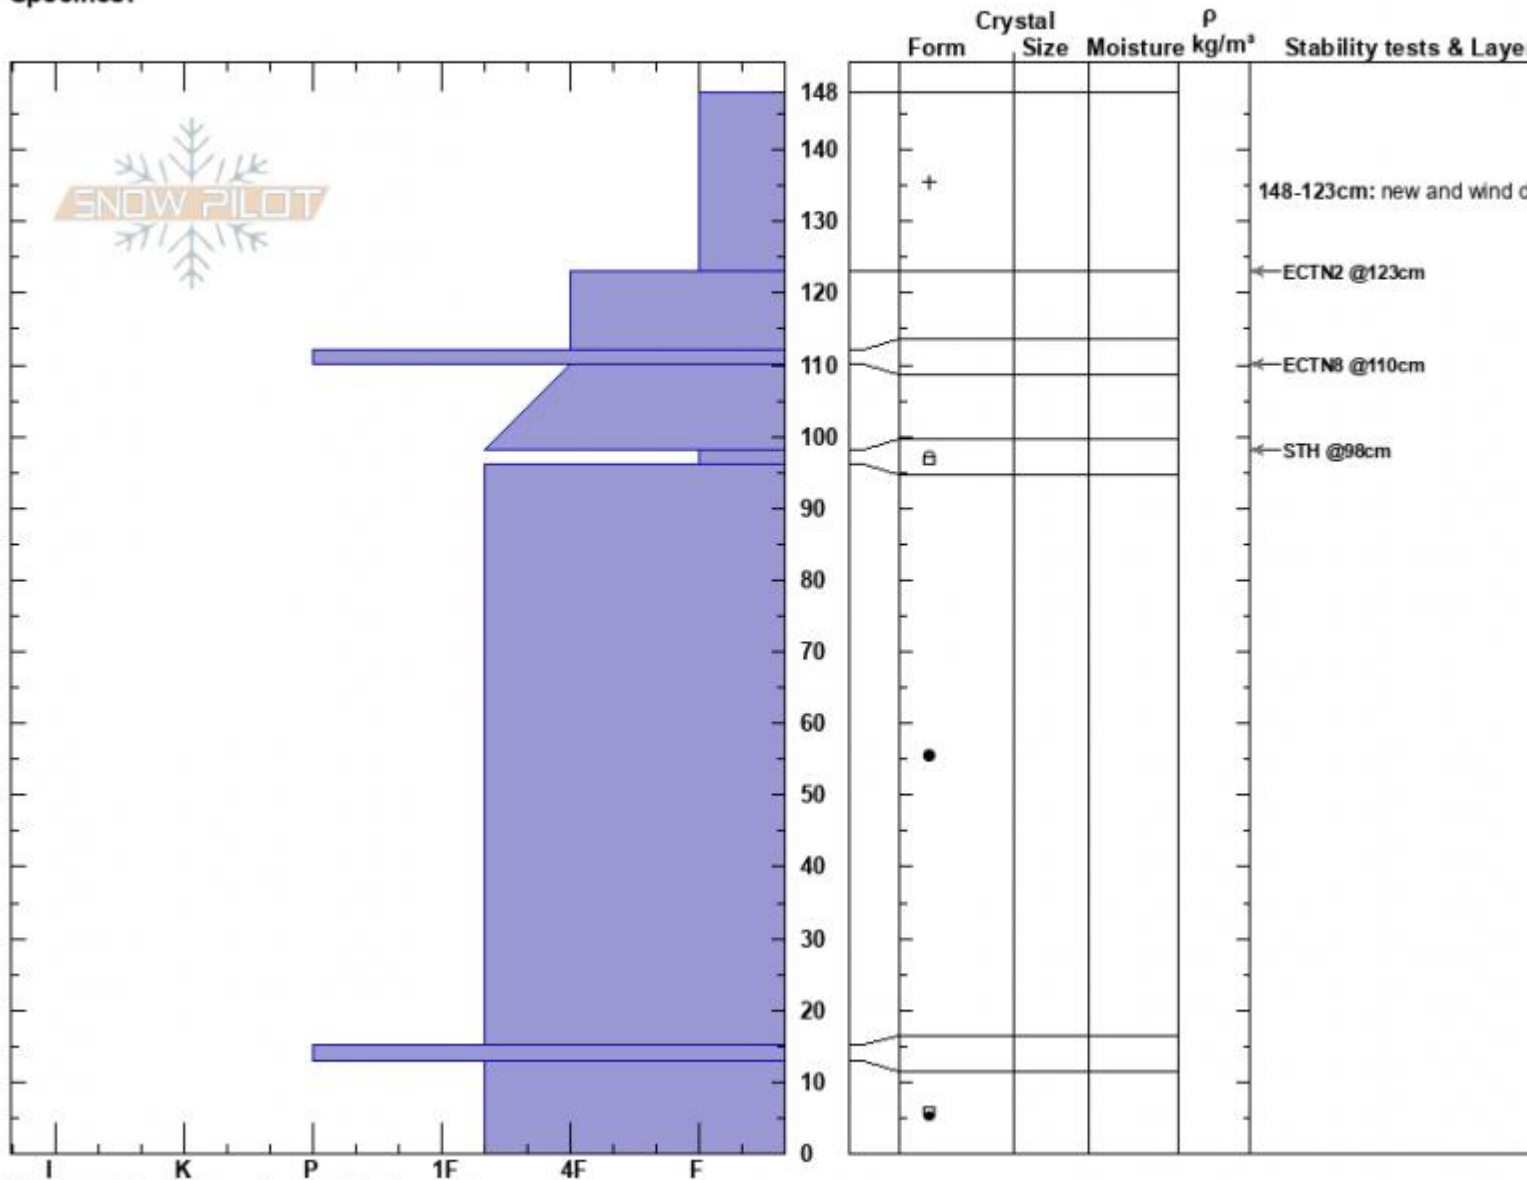

Middle Basin
 Madison Range-N
 MT
 Elevation: 9337 ft
 Aspect: E
 Specifics:

Elana Selinger
 12/31/2022 - 11:00am
 Co-ord: 45.33054N, -111.38279W
 Slope Angle: 30°
 Wind Loading: yes

Stability:
 Air Temperature:
 Sky Cover: OVC
 Precipitation: S-1
 Wind: Moderate

HS:148 **Layer Notes:**
 148-123cm: new and wind drifted
 98-96cm: Problematic layer

Notes: wind: calm to moderate with strong gusts

pretty confusing snowpack overall, but bottom half of the snowpack is trending toward stability (rounding grains)

Advisory Region
 Northern Madison
 Longitude
 -111.38W
 Latitude
 45.34N
 Northern Madison, 2023-01-02