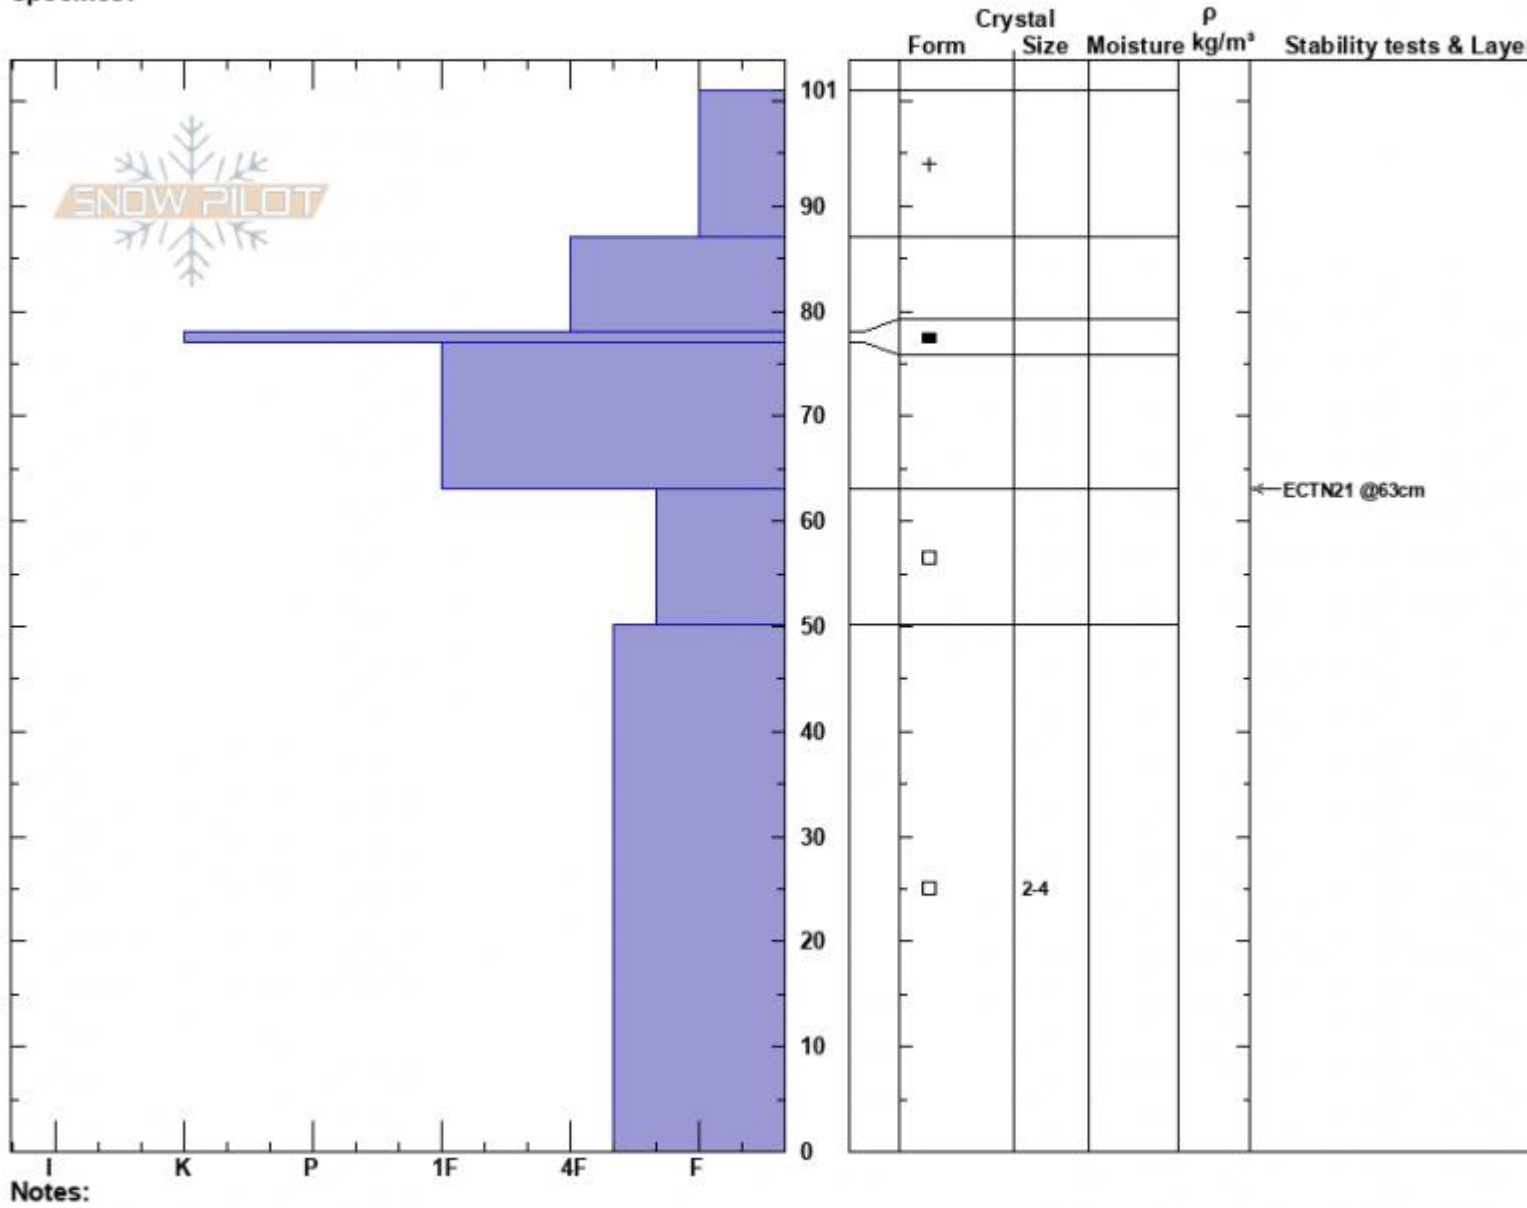

Head of Bear Creek
 Madison Range-N
 MT
 Elevation: 9400 ft
 Aspect: 120°
 Specifics:

Ian Hoyer
 01/03/2023 - 12:00pm
 Co-ord: 45.18523N, -111.45836W
 Slope Angle: 25°
 Wind Loading: no

Stability: Fair
 Air Temperature:
 Sky Cover: SCT
 Precipitation: NO
 Wind: Calm

HS:101 Layer Notes:
 63-50cm: Problematic layer

Notes:
 Advisory Region
 Northern Madison
 Longitude
 -111.38W
 Latitude
 45.17N
 Northern Madison, 2023-01-04