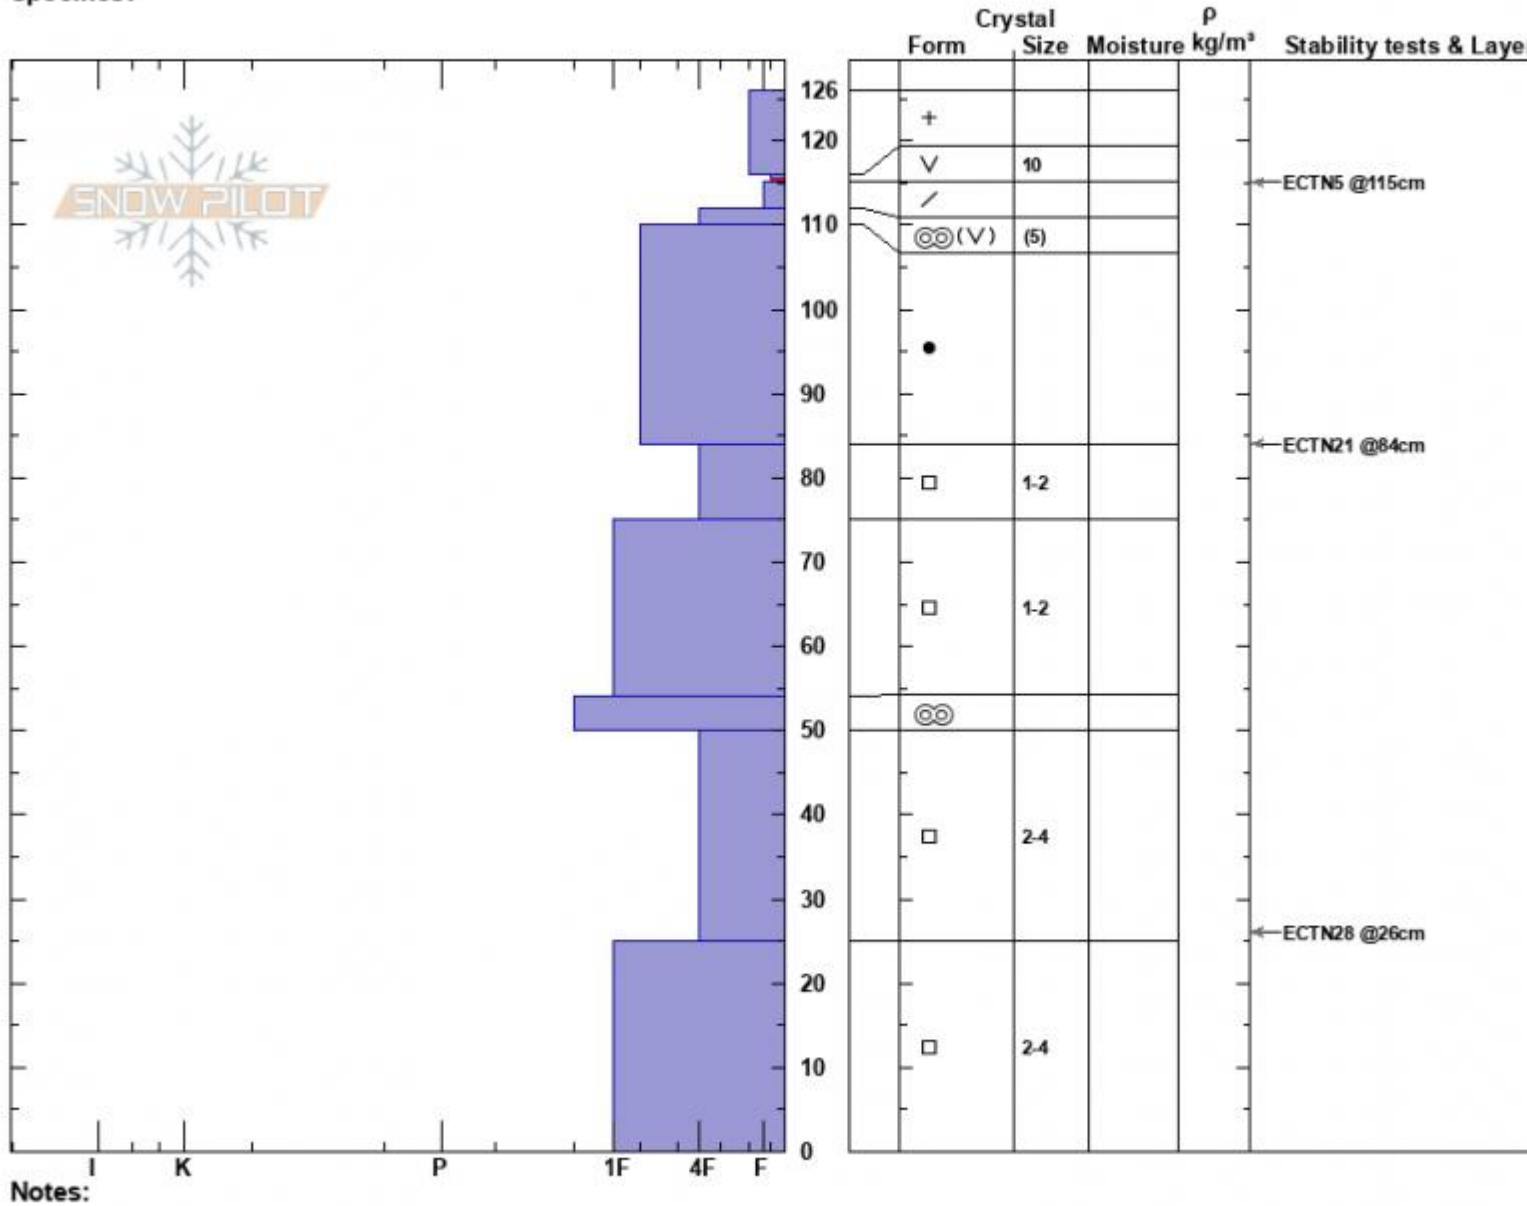

Wilderness Boundary
 Madison Range-S
 MT
 Elevation: 8736 ft
 Aspect: 193°
 Specifics:

Alex Haddad
 01/09/2023 - 10:53am
 Co-ord: 44.97694N, -111.36000W
 Slope Angle: 30°
 Wind Loading: no

Stability: Fair
 Air Temperature:
 Sky Cover: SCT
 Precipitation: NO
 Wind: Calm

HS:126 Layer Notes:
 PF:35 116-115cm:Problematic layer

Advisory Region
 Southern Madison
 Longitude
 -111.36W
 Latitude
 44.87N
 Southern Madison, 2023-01-09