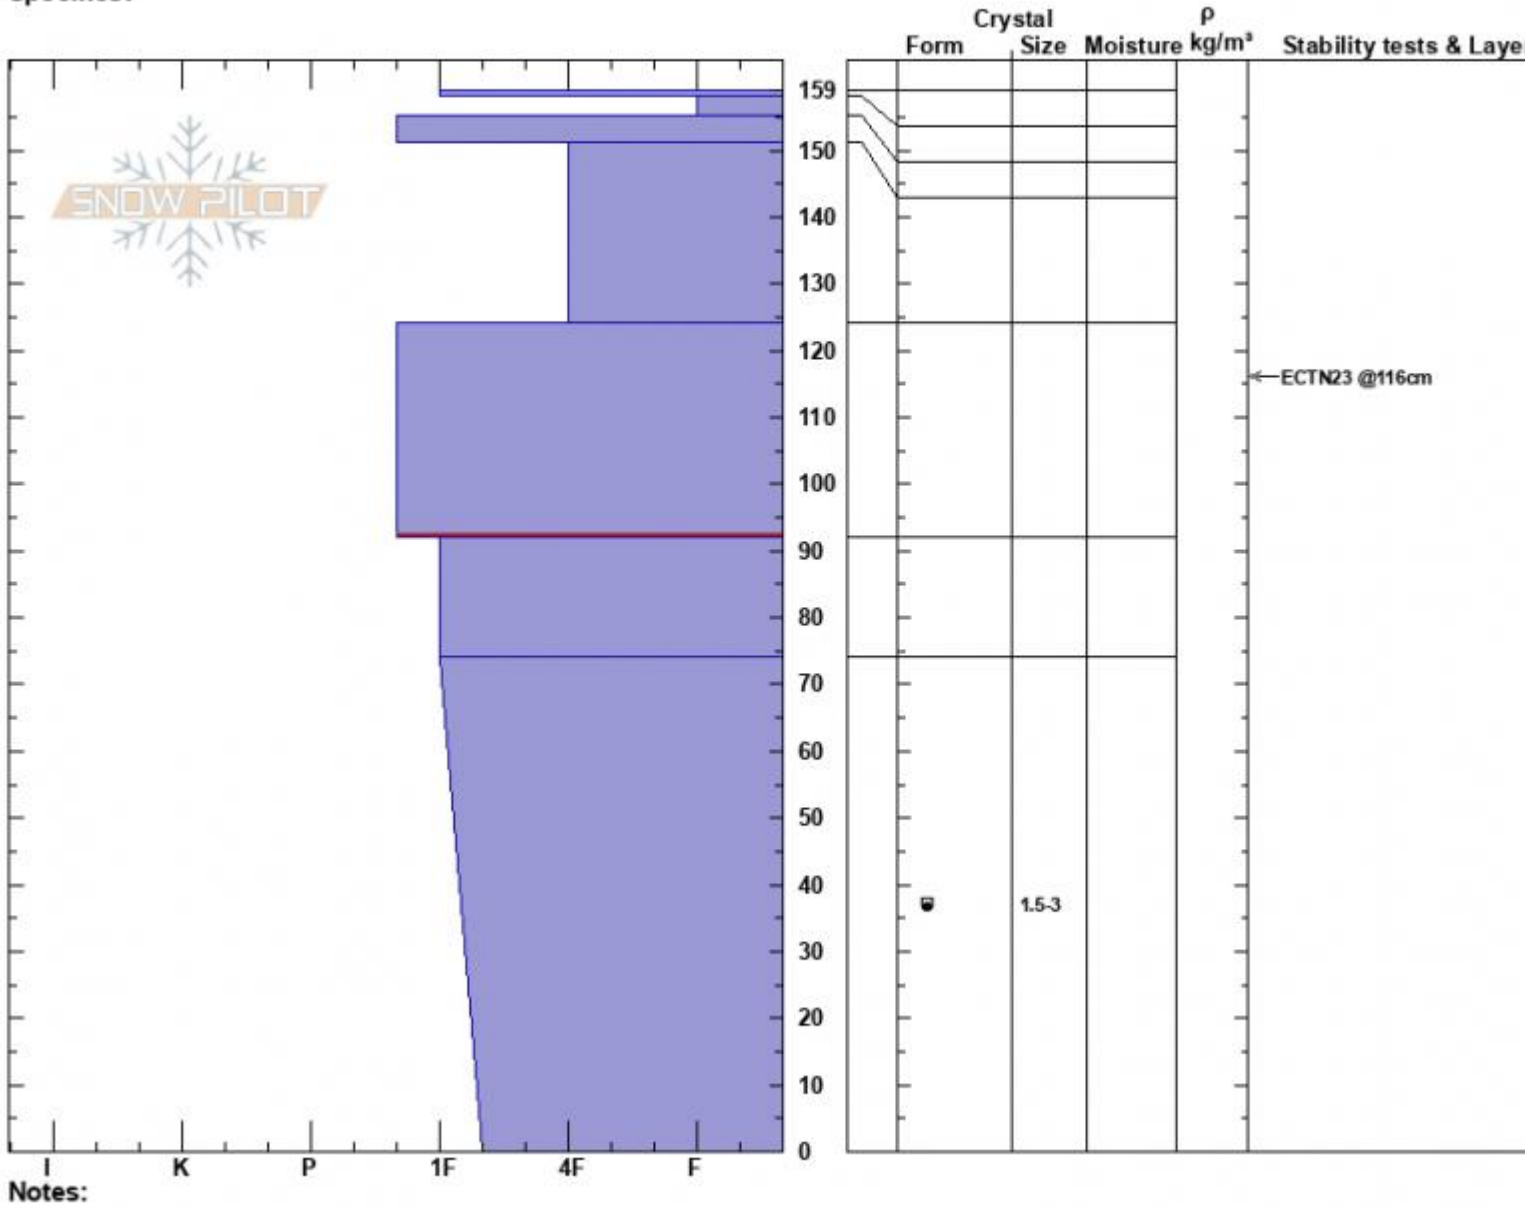

Blackmore Lake NE face
Gallatin Range-N
MT
Elevation: 2787 m
Aspect: NE
Specifics:

Erich Schreier
01/08/2023 - 2:00am
Co-ord: 45.45707N, -110.99935W
Slope Angle: 38°
Wind Loading: yes

Stability:
Air Temperature: -4°C
Sky Cover: FEW
Precipitation: NO
Wind: S Moderate

HS:159 **Layer Notes:**
124-92cm: Problematic layer

Advisory Region
Northern Gallatin
Longitude
-111.00W
Latitude
45.46N
Northern Gallatin, 2023-01-09