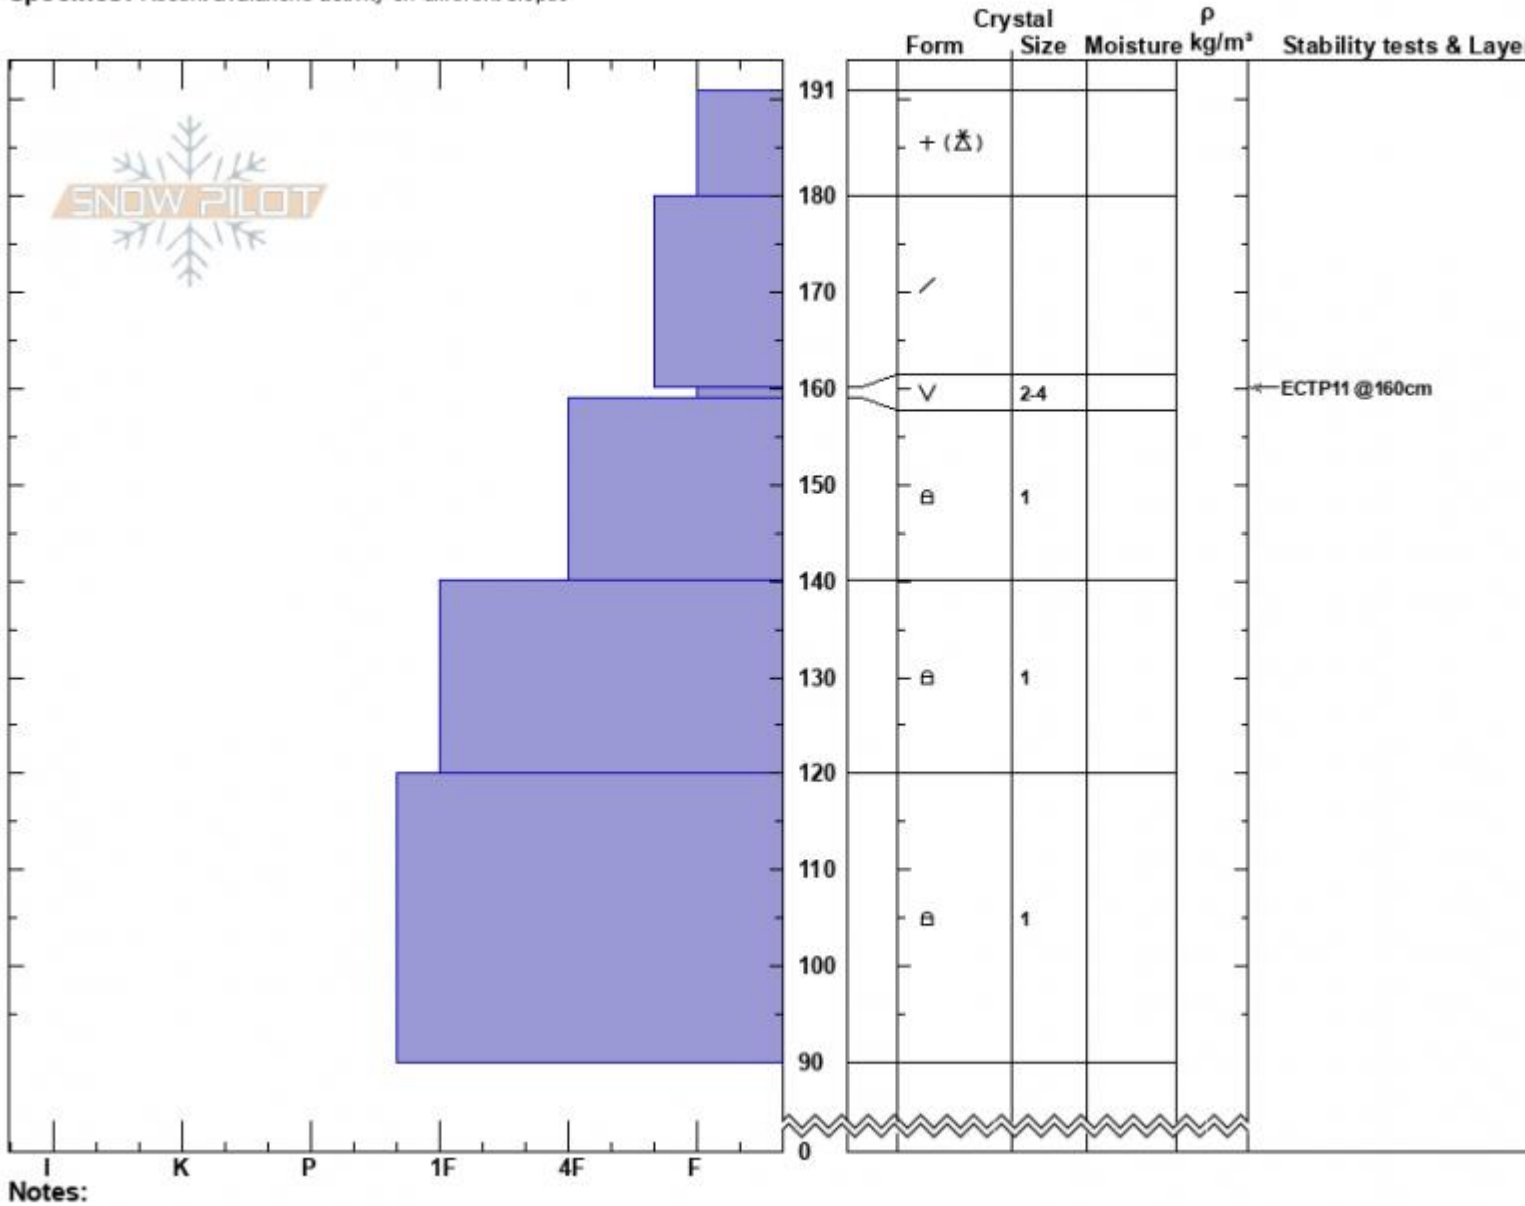

Almost Died
 Cooke City
 MT
 Elevation: 9500 ft
 Aspect: 85°
 Specifics: Recent avalanche activity on different slopes

Ian Hoyer
 01/10/2023 - 2:00pm
 Co-ord: 45.04998N, -109.93106W
 Slope Angle: 30°
 Wind Loading: no

Stability: Fair
 Air Temperature:
 Sky Cover: SCT
 Precipitation: NO
 Wind: Calm

HS:191 Layer Notes:
 PF:45 160-159cm:Problematic layer

Advisory Region
 Cooke City
 Longitude
 -109.95W
 Latitude
 45.06N
 Cooke City, 2023-01-10