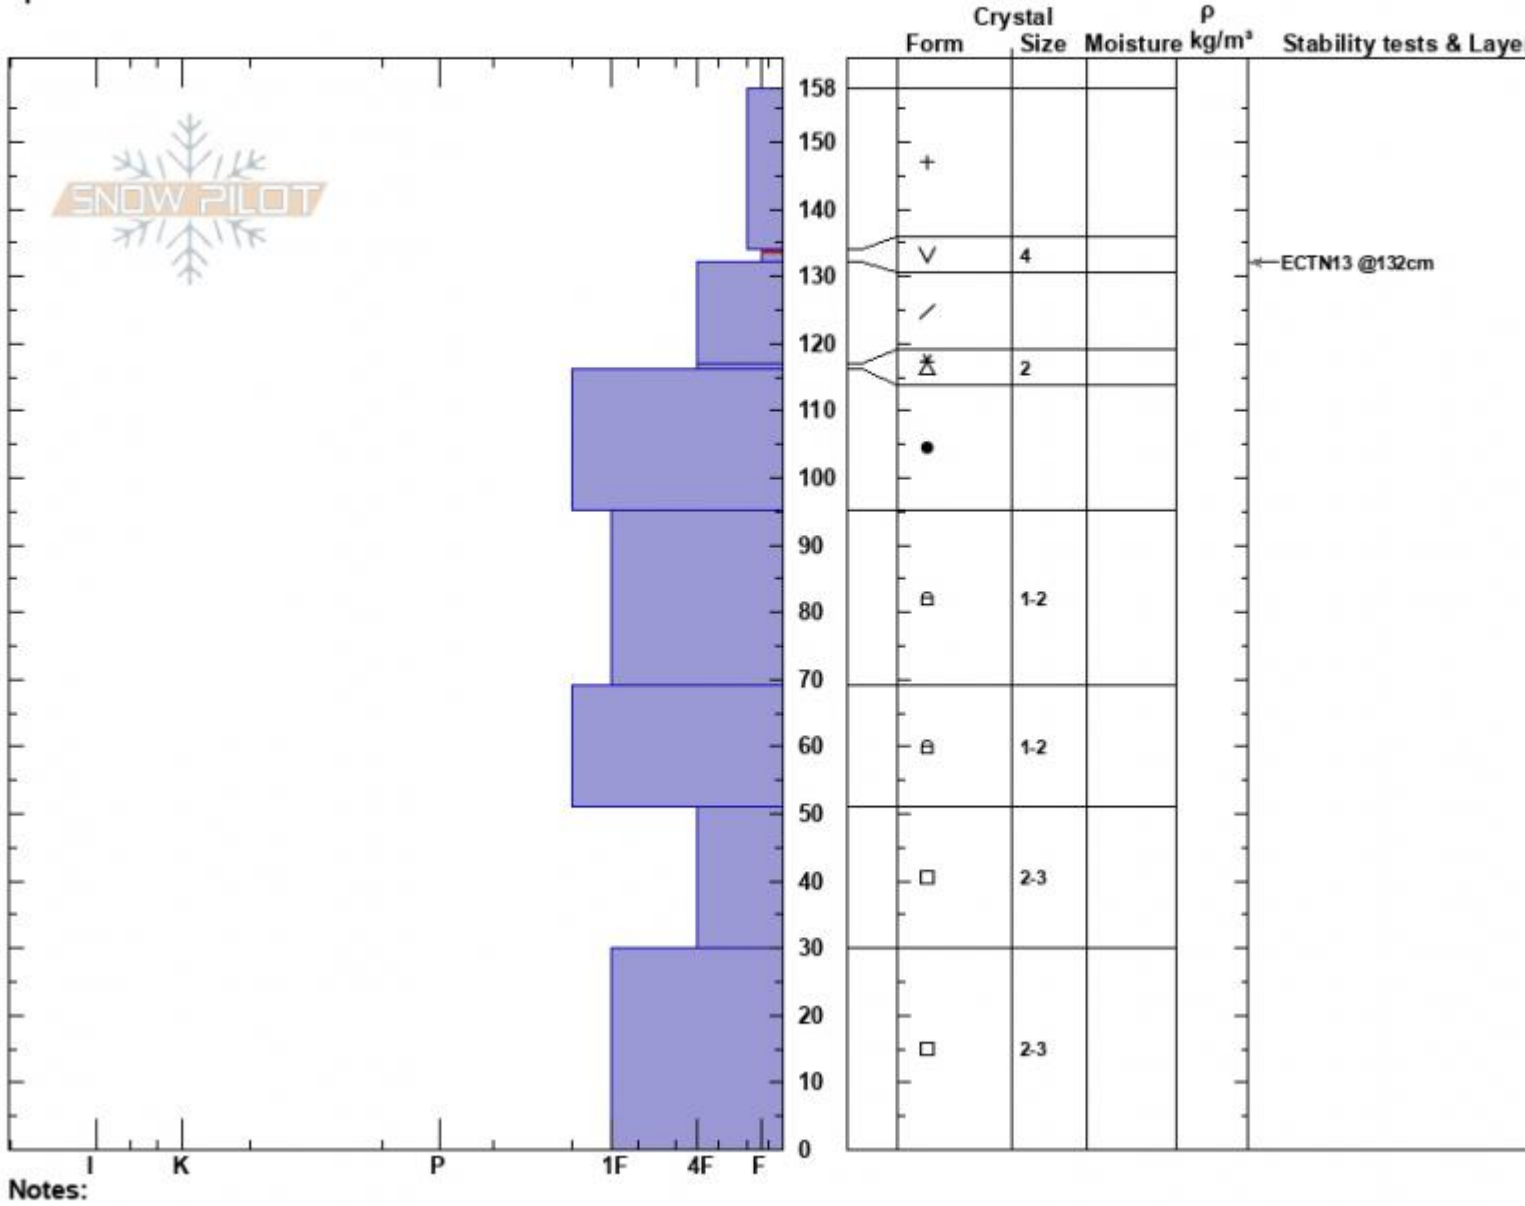

Ski Hill
 Lionhead Range
 MT
 Elevation: 8058 ft
 Aspect: 45°
 Specifics:

Alex Haddad
 01/11/2023 - 11:10am
 Co-ord: 44.70222N, -111.29580W
 Slope Angle: 25°
 Wind Loading: no

Stability: Fair
 Air Temperature:
 Sky Cover: FEW
 Precipitation: NO
 Wind: E Light Breeze

HS:158
 PF:30
 Layer Notes: 134-132cm:Problematic layer

Advisory Region
 Lionhead Range
 Longitude
 -111.29W
 Latitude
 44.70N
 Lionhead Range, 2023-01-11